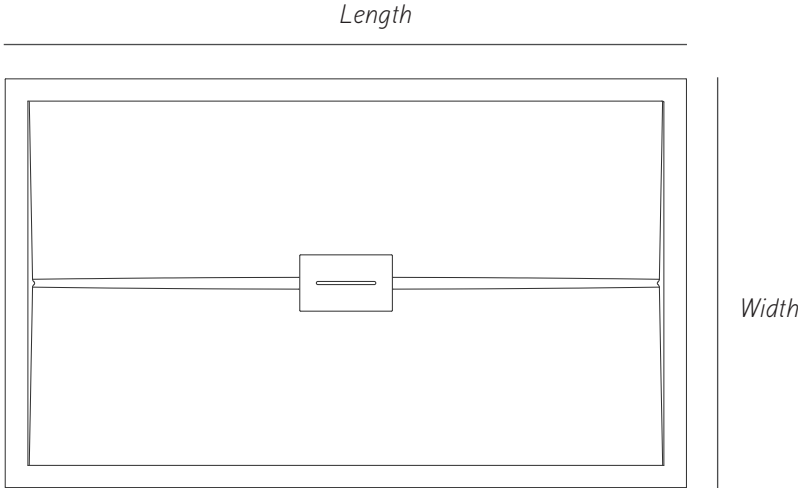

VIENNESE

LIVINGHOUSE.CO.UK

TEL: 01722 415000

EMAIL: SALES@LIVINGHOUSE.CO.UK