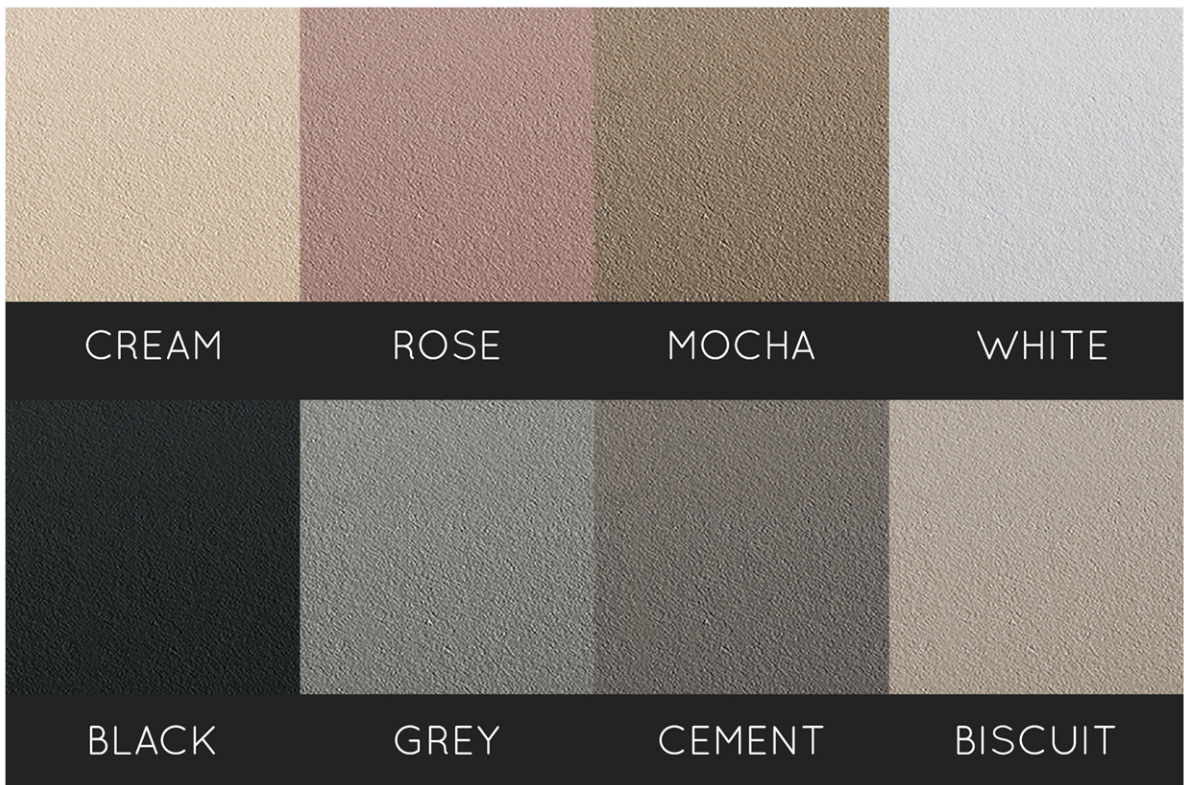

PURE MINIMAL END CHANNEL SHOWER TRAYS (60EP)

RIVEN TEXTURE

CREAM

ROSE

MOCHA

WHITE

BLACK

GREY

CEMENT

BISCUIT

PURE MINIMAL END CHANNEL SHOWER TRAYS (60EP)

SALTS TEXTURE

CREAM

ROSE

MOCHA

WHITE

BLACK

GREY

CEMENT

BISCUIT