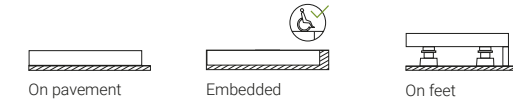

ARQ

Shower tray made of Kromat®, a compact material based on resin and mineral fillers. Available in various sizes with formats ranging from 140 cm width and 200 cm length. 6 Standard colours available in matte finish.

30 mm Height

Evacuation slope between 2,2% and 3,9% depending on the formats

Shapes and sizes

70 → 110	100 → 200
120 → 140	130 → 190

Installation, waste valves and drain covers

· Horizontal waste valve Viega 50 Domoplex (included)

· Vertical waste valve Viega 50 Domoplex (optional)

· Installation with PU adhesive two-component R2 for notched trowel

· Silicone sealing mono component

Arq drain cover

In same colour and finish as shower tray