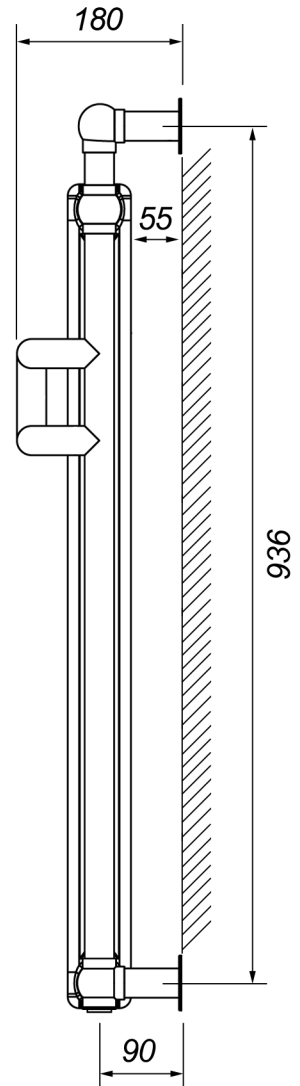

Front view

Side view

Top view

Height	Width	Depth	Tapping centres (width)	Tapping centres (from wall)	Output (Watts)	Output (BTU)	Inlet - Outlet
996	560	180	500	90	568	970	1/2" BSP