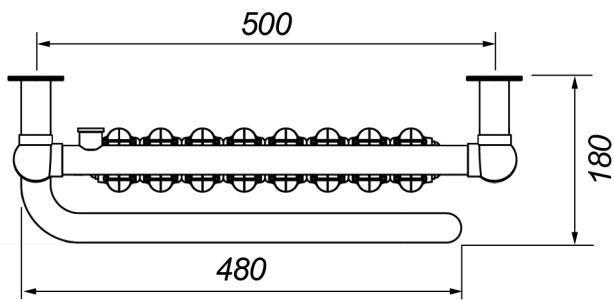

Front view

Side view

Top view

Height	Width	Depth	Tapping centres (width)	Tapping centres (from wall)	Output (Watts)	Output (BTU)	Inlet - Outlet
996	560	180	500	90	568	970	1/2" BSP