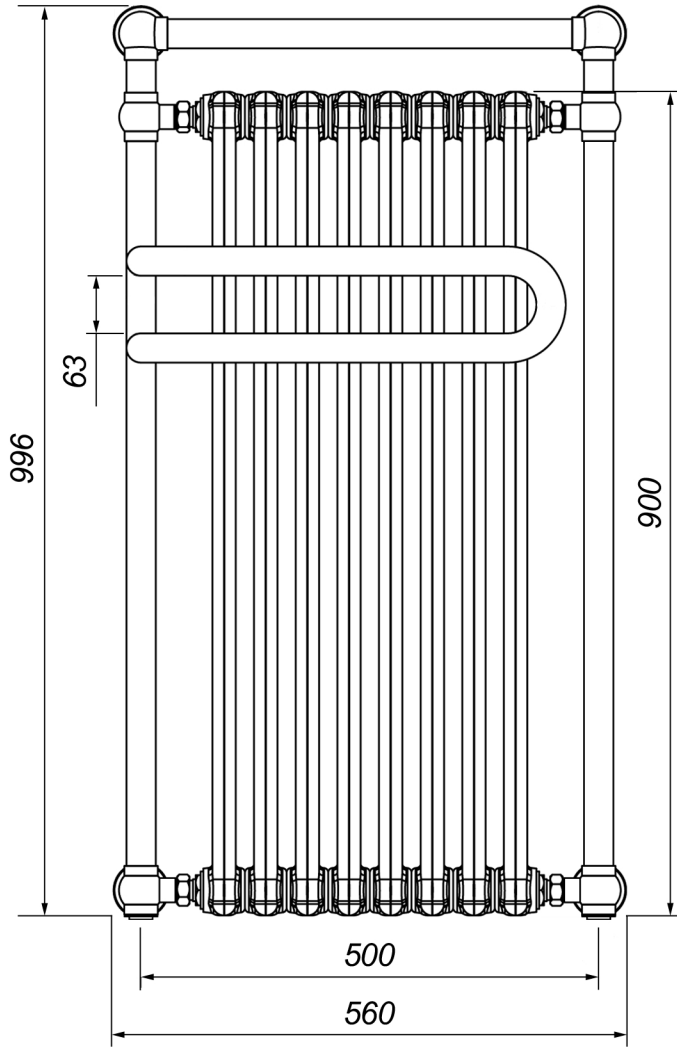

Front view

Side view

Top view

Height	Width	Depth	Tapping centres (width)	Tapping centres (from wall)	Output (Watts)	Output (BTU)	Inlet - Outlet
996	560	180	500	90	568	970	1/2" BSP