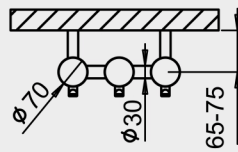

PEG RADIATOR WITH TOWEL HOOKS (PG1)

Location of "attachment" to the wall: ↓ 78 mm ↑ 78 mm

Central heating: YES

Combination heating: YES

Electric heating: YES

Connection options:

Width (A) x Height (B) [mm]	HO [W] Dt 20°C***		Weight [kg]	Content [l]	Connection span (C) [mm]	Max.recommended electric heating element [W]
	75/65°C	55/45°C				
292 × 1500	483	251	12,5	15,6	222	300