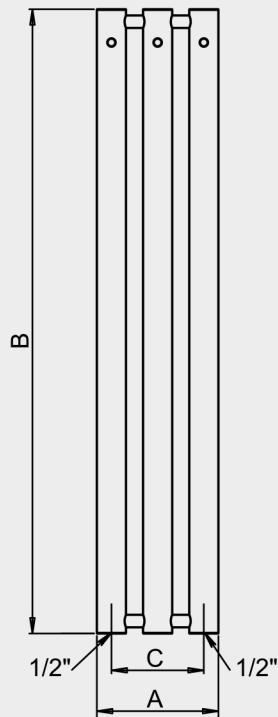

PEG RADIATOR WITH TOWEL HOOKS (PG1)

Location of "attachment" to the wall: ↓ 78 mm ↑ 78 mm

Central heating: YES

Combination heating: YES

Electric heating: YES

Connection options:

Width (A) x Height (B) [mm]	HO [W] Dt 20°C***		Weight [kg]	Content [l]	Connection span (C) [mm]	Max.recommended electric heating element [W]
	75/65°C	55/45°C				
292 × 1500	483	251	12,5	15,6	222	300