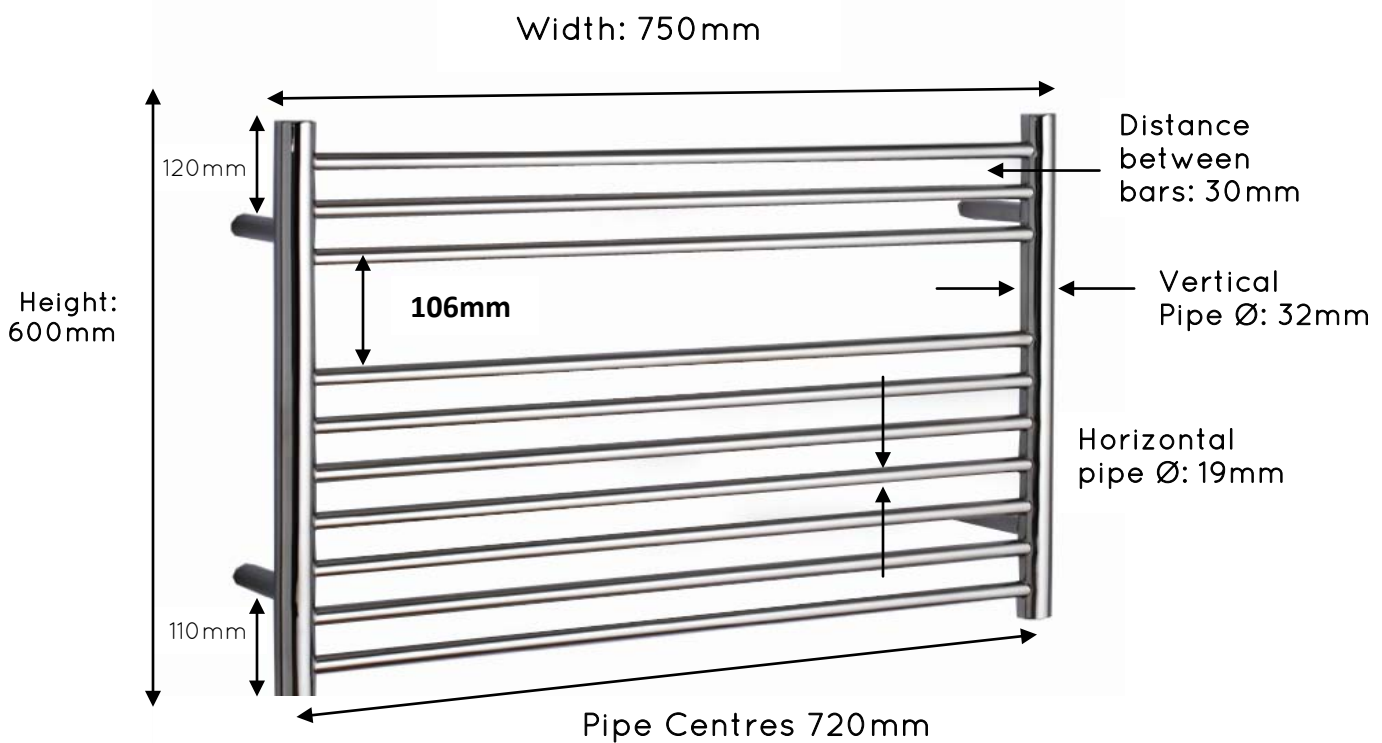

## LOW UNDER WINDOW HEATED TOWEL RAILS (57W)

Overall Projection: 117mm\*

Pipe Centres from the Wall: 102mm

\*When using short brackets, projection and pipe centres from wall will be reduced by 25mm.

Overall Projection: 117mm\*

Pipe Centres from the Wall: 102mm

\*When using short brackets, projection and pipe centres from wall will be reduced by 25mm.

Overall Projection: 117mm\*

Pipe Centres from the Wall: 102mm

\*When using short brackets, projection and pipe centres from wall will be reduced by 25mm.