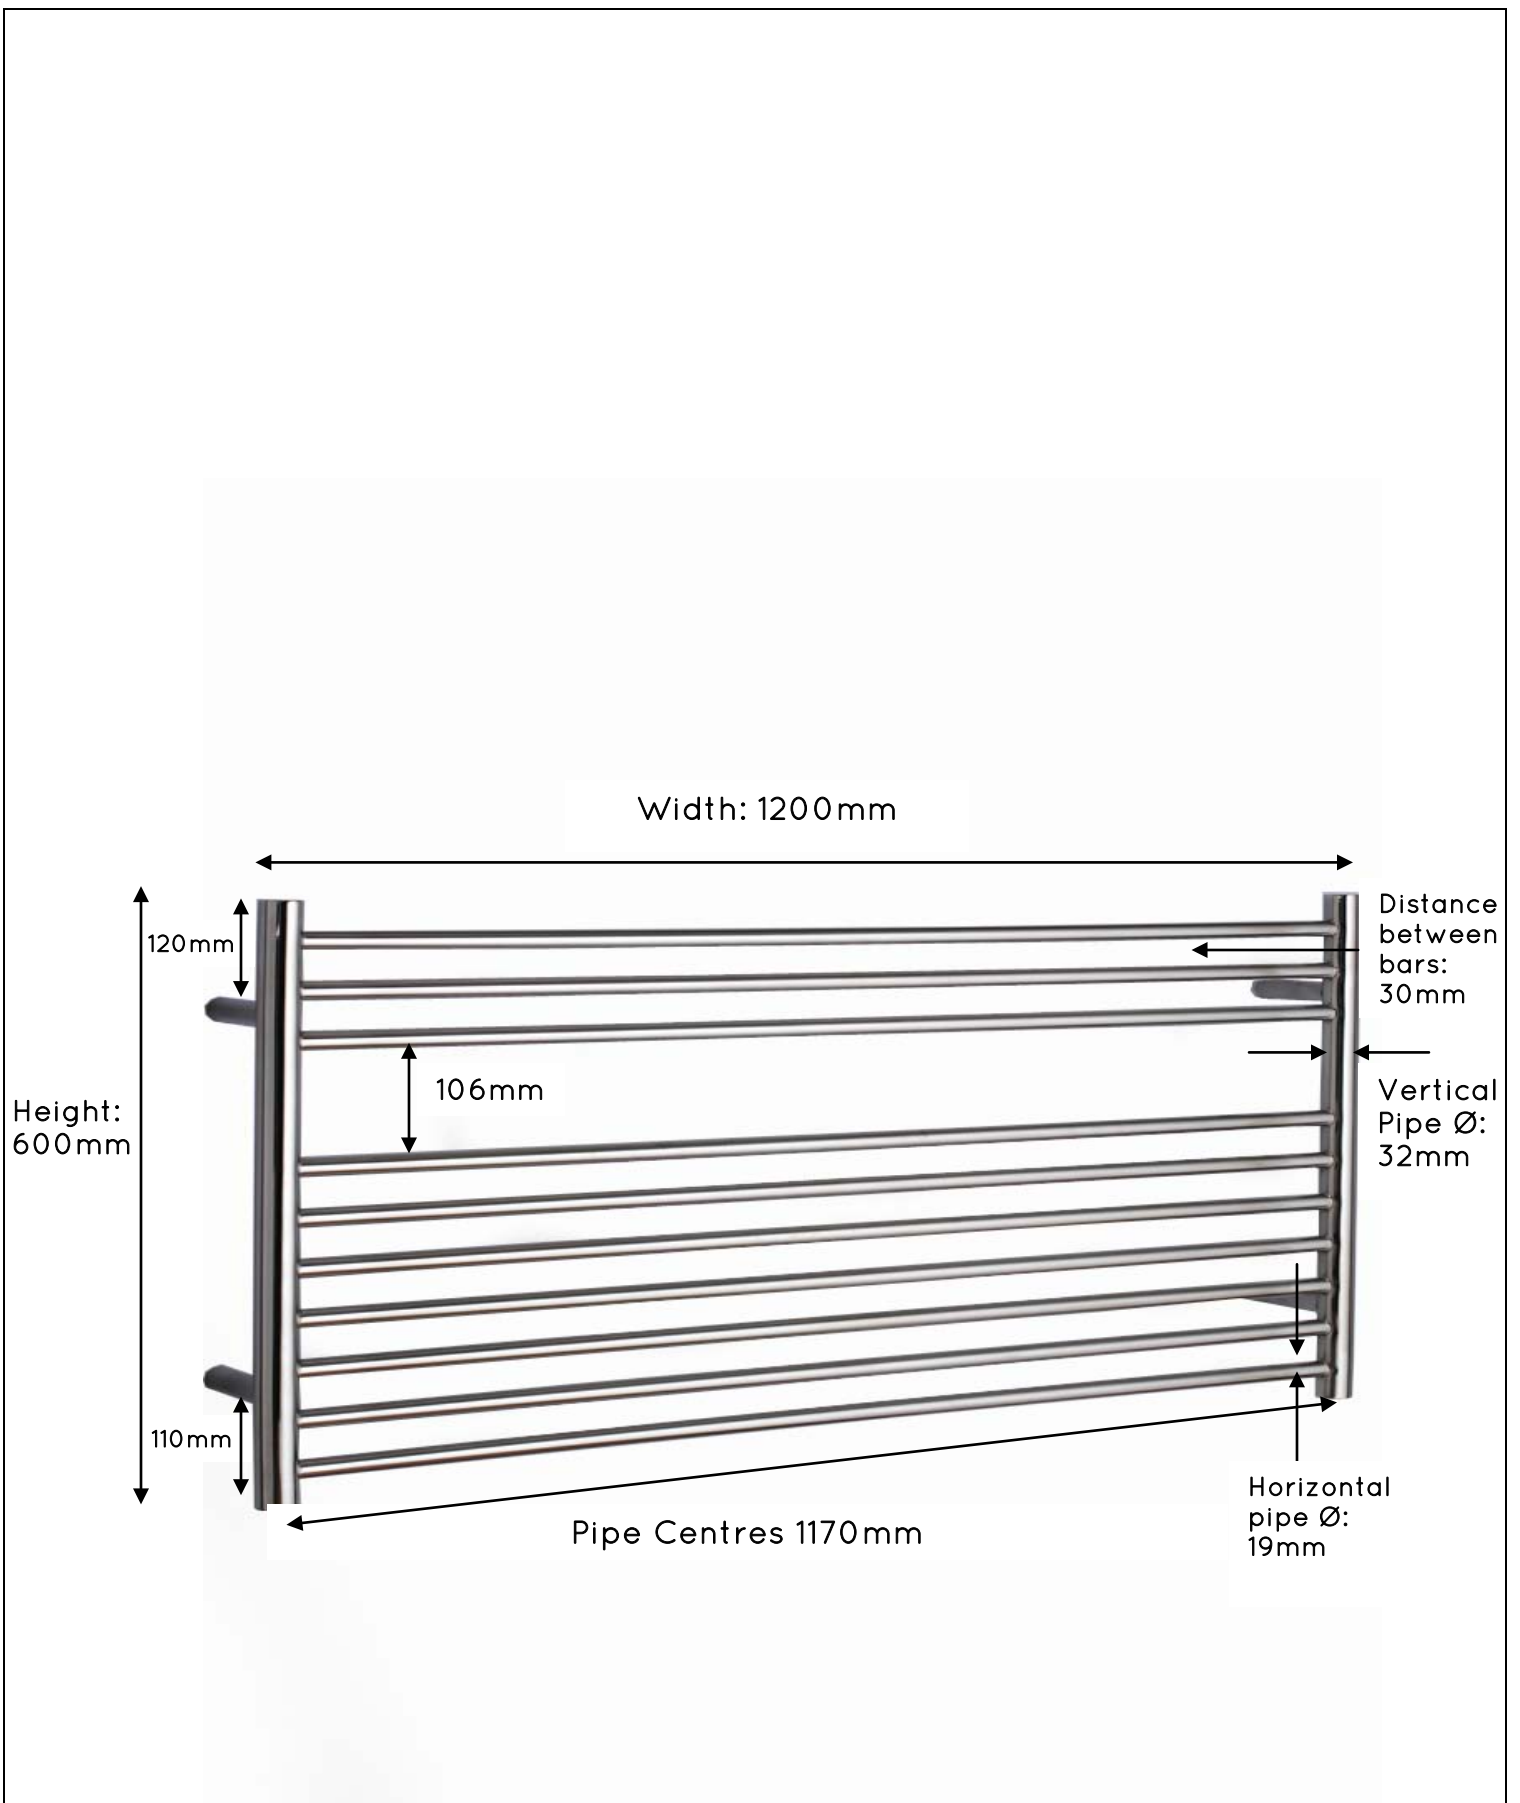

## LOW UNDER WINDOW HEATED TOWEL RAILS (57W)

Overall Projection: 117mm\*

Pipe Centres from the Wall: 102mm

\*When using short brackets, projection and pipe centres from wall will be reduced by 25mm.

Overall Projection: 117mm\*

Pipe Centres from the Wall: 102mm

\*When using short brackets, projection and pipe centres from wall will be reduced by 25mm.

Overall Projection: 117mm\*

Pipe Centres from the Wall: 102mm

\*When using short brackets, projection and pipe centres from wall will be reduced by 25mm.