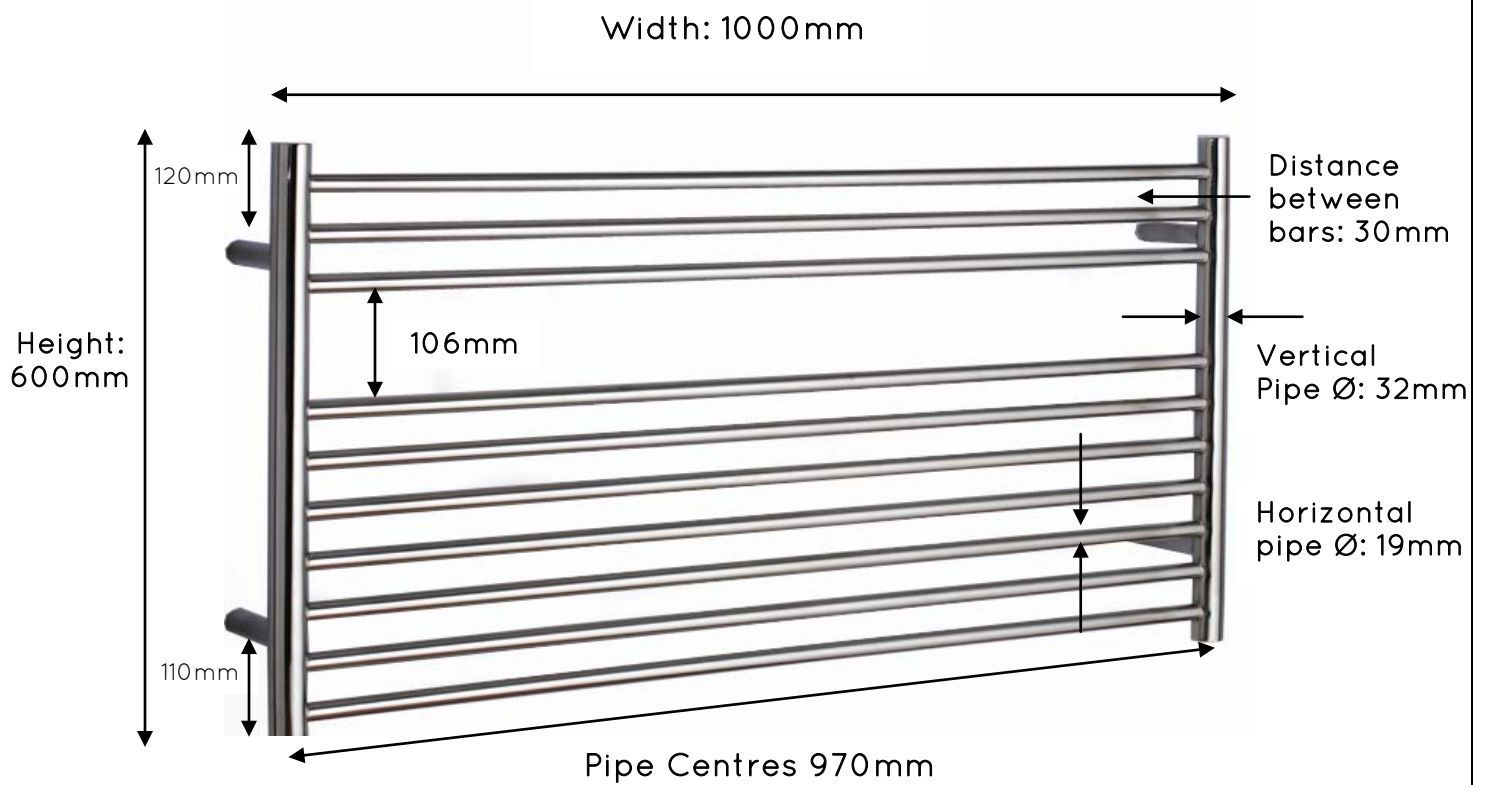

## LOW UNDER WINDOW HEATED TOWEL RAILS (57W)

Overall Projection: 117mm\*

Pipe Centres from the Wall: 102mm

\*When using short brackets, projection and pipe centres from wall will be reduced by 25mm.

Overall Projection: 117mm\*

Pipe Centres from the Wall: 102mm

\*When using short brackets, projection and pipe centres from wall will be reduced by 25mm.

Overall Projection: 117mm\*

Pipe Centres from the Wall: 102mm

\*When using short brackets, projection and pipe centres from wall will be reduced by 25mm.