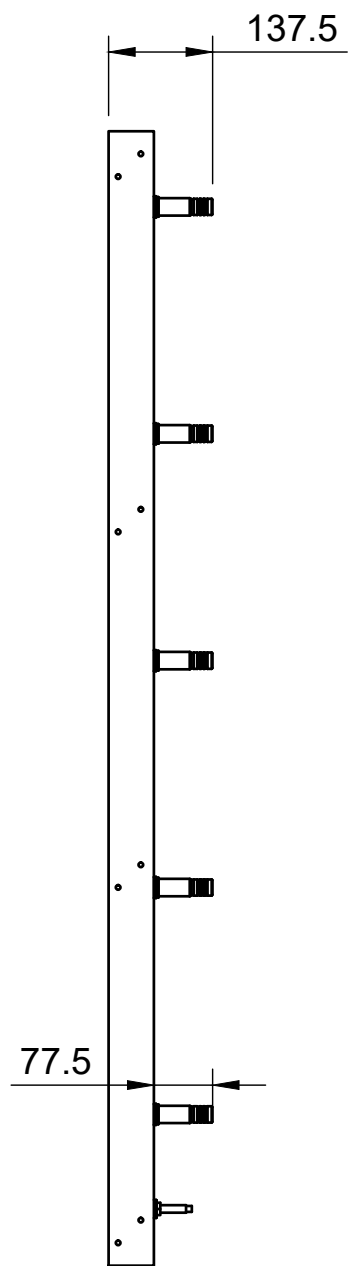

# FLOATING BALL JOINTED TOWEL RADIATOR

LIVINGHOUSE.CO.UK

TEL: 01722 415000

EMAIL: SALES@LIVINGHOUSE.CO.UK

---

Dept.	Technical reference	Created by	Approved by		
		Document type	Document status		
		Title	DWG No.		
		<b>3 bar internals</b>	Rev.	Date of issue	Sheet <b>1/1</b>

Dept.	Technical reference	Created by	Approved by		
		Document type	Document status		
		Title	DWG No.		
		<b>4 bar Internals</b>	Rev.	Date of issue	Sheet
					<b>1/1</b>

Dept.	Technical reference	Created by	Approved by		
		Document type	Document status		
		Title	DWG No.		
		<b>5 bar Internals</b>	Rev.	Date of issue	Sheet
					<b>1/1</b>