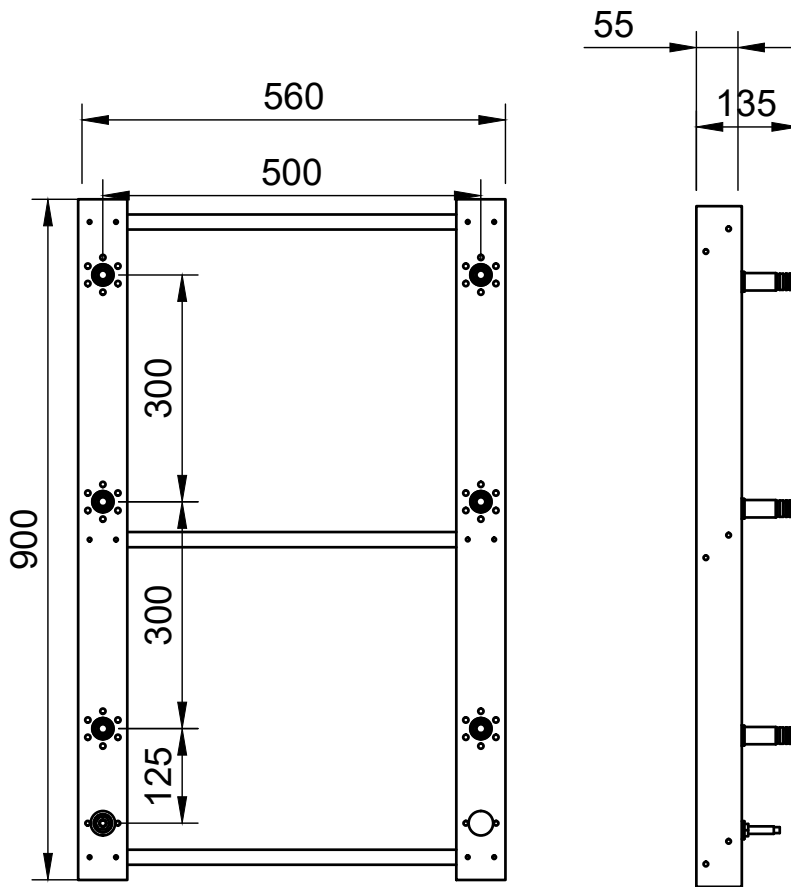

Dept.	Technical reference	Created by	Approved by		
		Document type	Document status		
		Title	DWG No.		
		3 bar internals	Rev.	Date of issue	Sheet 1/1