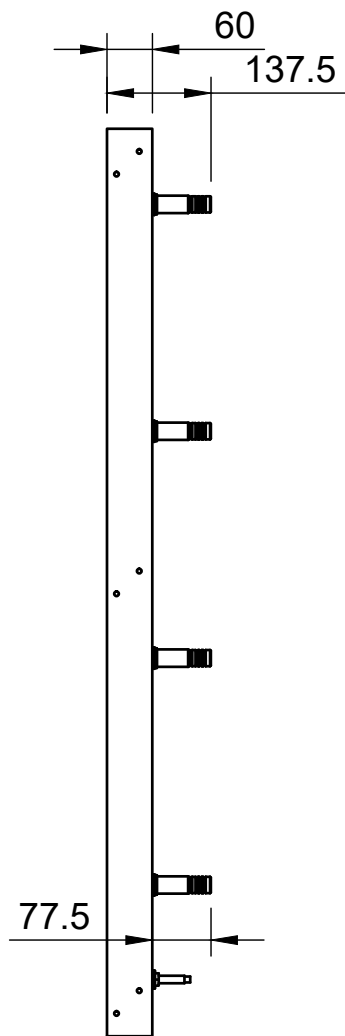

# FLOATING BALL JOINTED TOWEL RADIATOR

LIVINGHOUSE.CO.UK

TEL: 01722 415000

EMAIL: SALES@LIVINGHOUSE.CO.UK

---

Dept.	Technical reference	Created by	Approved by		
		Document type	Document status		
		Title	DWG No.		
		<b>3 bar internals</b>	Rev.	Date of issue	Sheet <b>1/1</b>

Dept.	Technical reference	Created by	Approved by		
		Document type	Document status		
		Title	DWG No.		
		<b>4 bar Internals</b>	Rev.	Date of issue	Sheet
					<b>1/1</b>

Dept.	Technical reference	Created by	Approved by		
		Document type	Document status		
		Title	DWG No.		
		<b>5 bar Internals</b>	Rev.	Date of issue	Sheet
					<b>1/1</b>