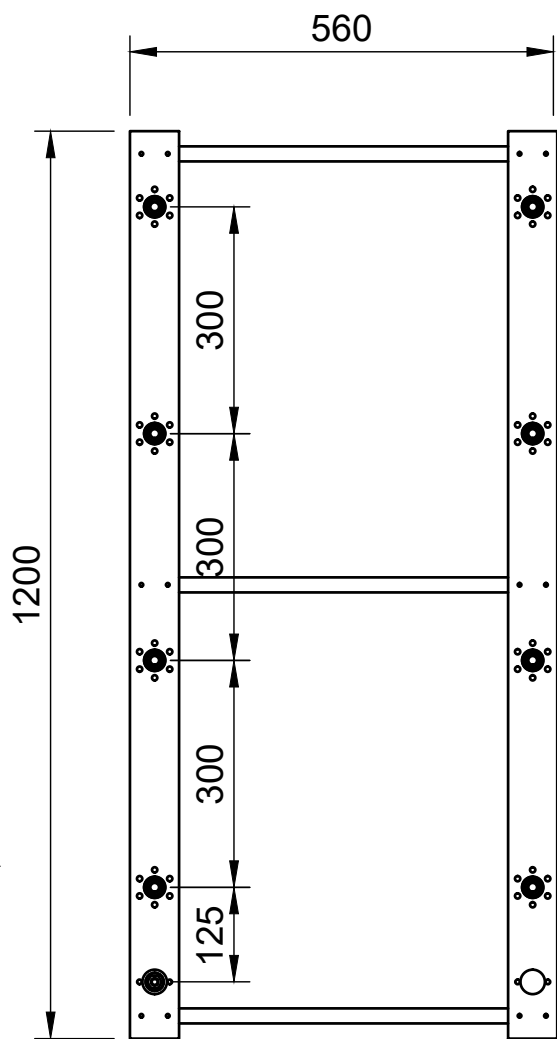

# FLOATING BALL JOINTED TOWEL RADIATOR

LIVINGHOUSE.CO.UK

TEL: 01722 415000

EMAIL: SALES@LIVINGHOUSE.CO.UK

---

Dept.	Technical reference	Created by	Approved by		
		Document type	Document status		
		Title	DWG No.		
		<b>3 bar internals</b>	Rev.	Date of issue	Sheet <b>1/1</b>

Dept.	Technical reference	Created by	Approved by		
		Document type	Document status		
		Title	DWG No.		
		<b>4 bar Internals</b>	Rev.	Date of issue	Sheet
					<b>1/1</b>

Dept.	Technical reference	Created by	Approved by		
		Document type	Document status		
		Title	DWG No.		
		<b>5 bar Internals</b>	Rev.	Date of issue	Sheet
					<b>1/1</b>