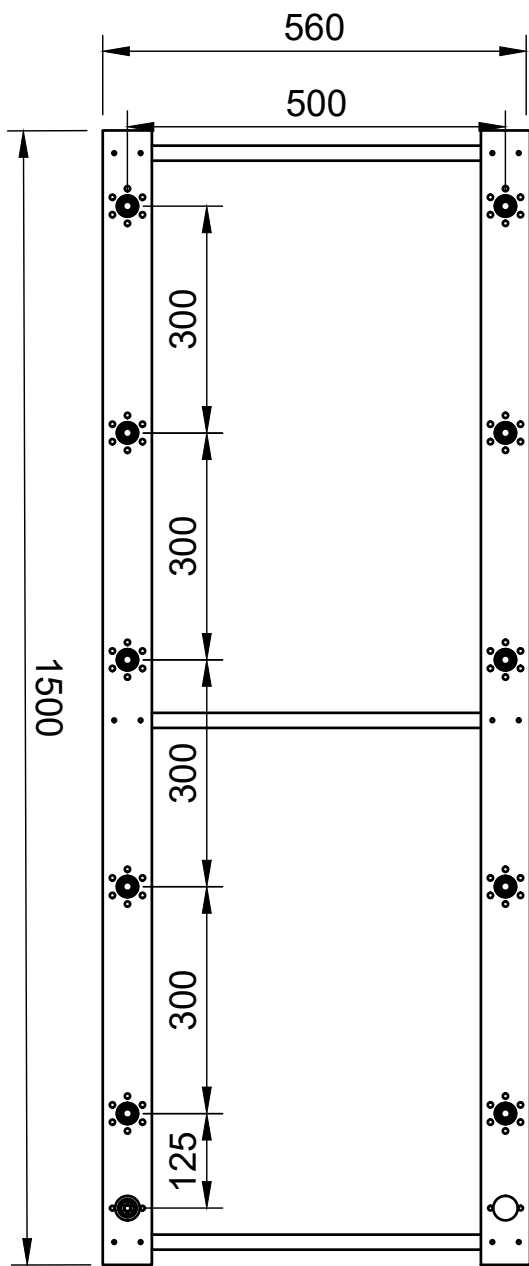

# FLOATING BALL JOINTED TOWEL RADIATOR

LIVINGHOUSE.CO.UK

TEL: 01722 415000

EMAIL: SALES@LIVINGHOUSE.CO.UK

---

Dept.	Technical reference	Created by	Approved by		
		Document type	Document status		
		Title	DWG No.		
		<b>3 bar internals</b>	Rev.	Date of issue	Sheet <b>1/1</b>

Dept.	Technical reference	Created by	Approved by		
		Document type	Document status		
		Title	DWG No.		
		<b>4 bar Internals</b>	Rev.	Date of issue	Sheet
					<b>1/1</b>

Dept.	Technical reference	Created by	Approved by		
		Document type	Document status		
		Title	DWG No.		
		<b>5 bar Internals</b>	Rev.	Date of issue	Sheet
					<b>1/1</b>