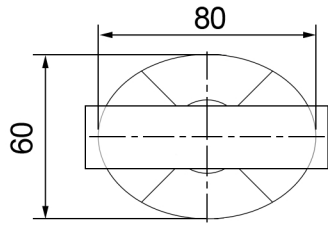

Washbasin spout

Mixer valve

Lengths available
450 / 550 / 750 / 950 / 1150mm

TECHNICAL DETAILS

Valve
Wall mounted mixer - suitable for plasterboard
(masonry valve available on request)
Waterflow - 11 litres min