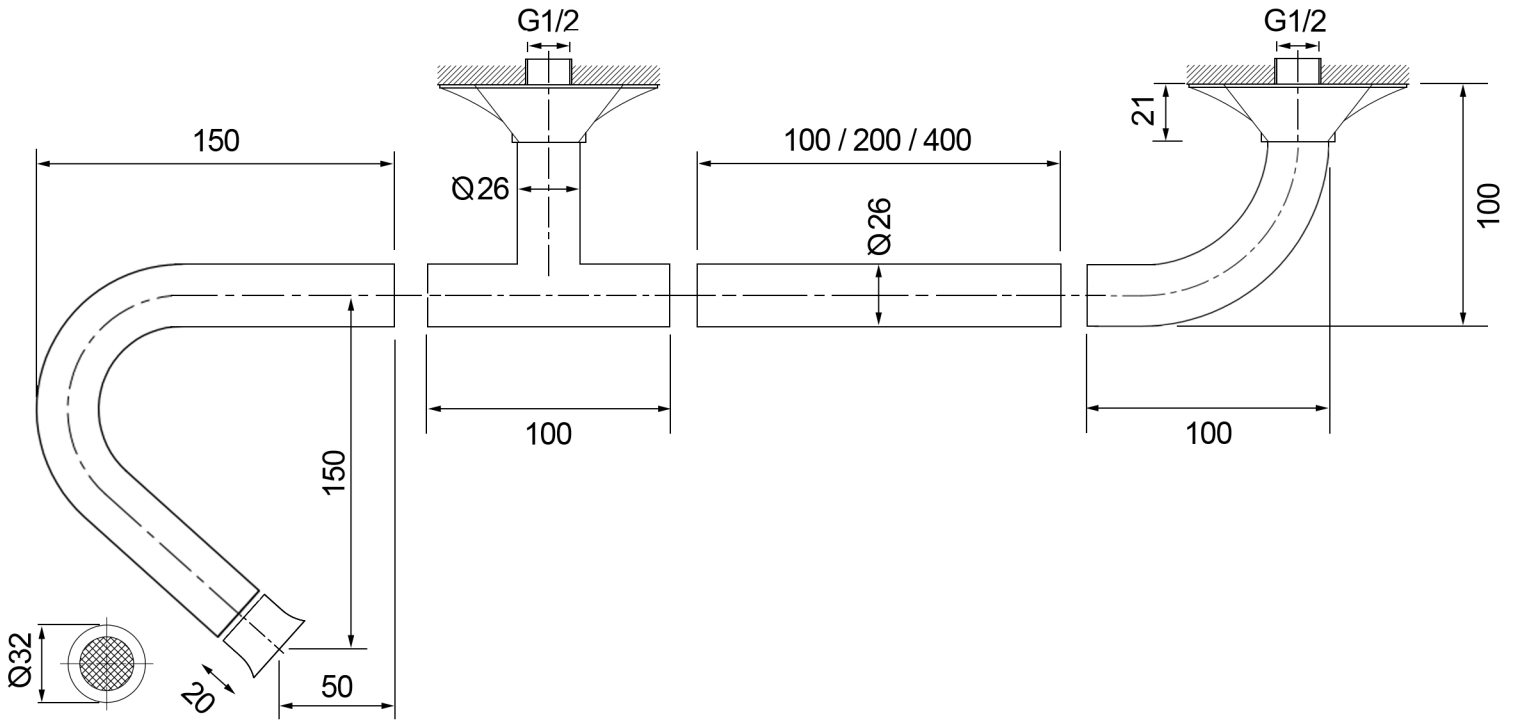

Washbasin spout

Mixer valve

Lengths available
450 / 550 / 750 / 950 / 1150mm

TECHNICAL DETAILS

Valve
Wall mounted mixer - suitable for plasterboard
(masonry valve available on request)
Waterflow - 11 litres min