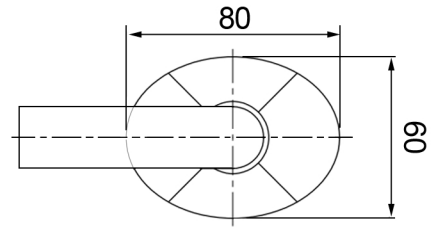

Washbasin spout

Mixer valve

Lengths available
450 / 550 / 750 / 950 / 1150mm

TECHNICAL DETAILS

Valve
Wall mounted mixer - suitable for plasterboard
(masonry valve available on request)
Waterflow - 11 litres min