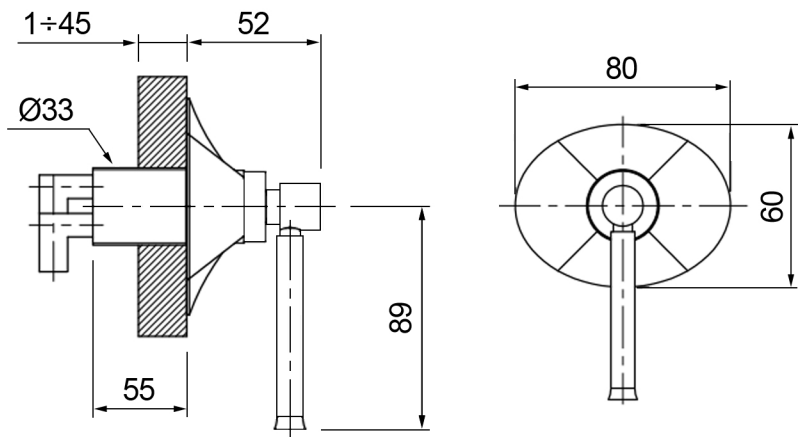

Washbasin spout

Mixer valve

Lengths available
450 / 550 / 750 / 950 / 1150mm

TECHNICAL DETAILS

Valve
Wall mounted mixer - suitable for plasterboard
(masonry valve available on request)
Waterflow - 11 litres min