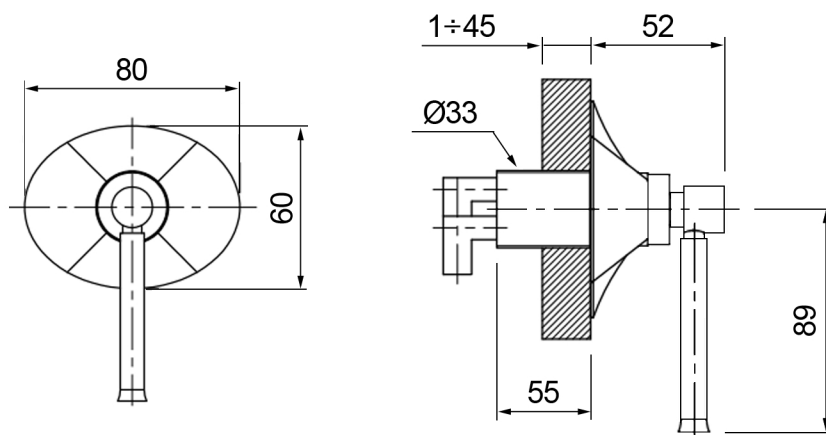

Mixer valve

TECHNICAL DETAILS

**Valve**  
 Wall mounted mixer - suitable for plasterboard  
 (masonry valve available on request)  
 Waterflow - 11 litres min

AVAILABLE FINISHES

Brushed brass		*Chrome		*Matt black	
Brushed copper		*Gold		*Matt white	
Brushed nickel		*Burnished nickel		*on request	