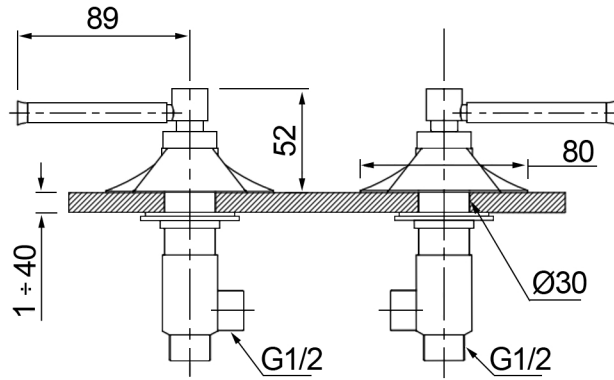

Valves (hot / cold)

TECHNICAL DETAILS

**Valves**  
Deck mounted or plasterboard mounted  
Waterflow - 30 litres min

AVAILABLE FINISHES

Brushed brass		*Chrome		*Matt black	
Brushed copper		*Gold		*Matt white	
Brushed nickel		*Burnished nickel		*on request	