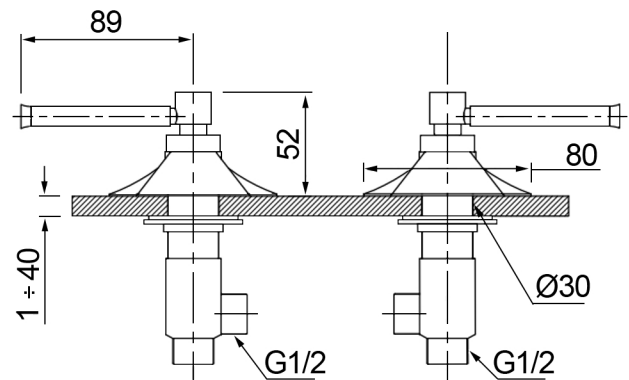

Washbasin spout

Valves (hot / cold)

Heights available
170 / 270mm

TECHNICAL DETAILS

Valves
Deck mounted or plasterboard mounted
Waterflow - 30 litres min

AVAILABLE FINISHES

Brushed brass		*Chrome		*Matt black	
Brushed copper		*Gold		*Matt white	
Brushed nickel		*Burnished nickel		*on request	