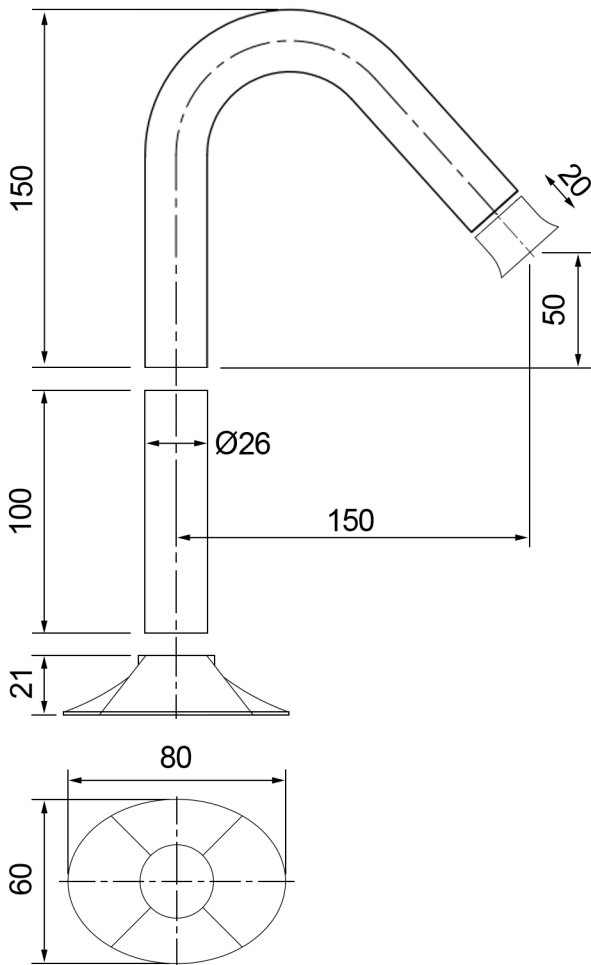

Washbasin spout

Valves (hot / cold)

Heights available
170 / 270mm

TECHNICAL DETAILS

Valves
Deck mounted or plasterboard mounted
Waterflow - 30 litres min

AVAILABLE FINISHES

Brushed brass		*Chrome		*Matt black	
Brushed copper		*Gold		*Matt white	
Brushed nickel		*Burnished nickel		*on request	