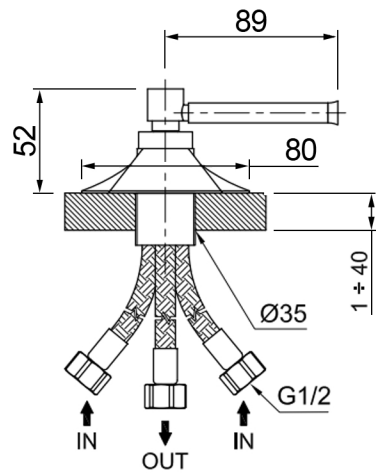

Washbasin spout

Mixer valve

Heights available  
170 / 270mm

TECHNICAL DETAILS

Valve  
Deck mounted - Waterflow - 11 litres min

AVAILABLE FINISHES

Brushed brass		*Chrome		*Matt black	
Brushed copper		*Gold		*Matt white	
Brushed nickel		*Burnished nickel		*on request	