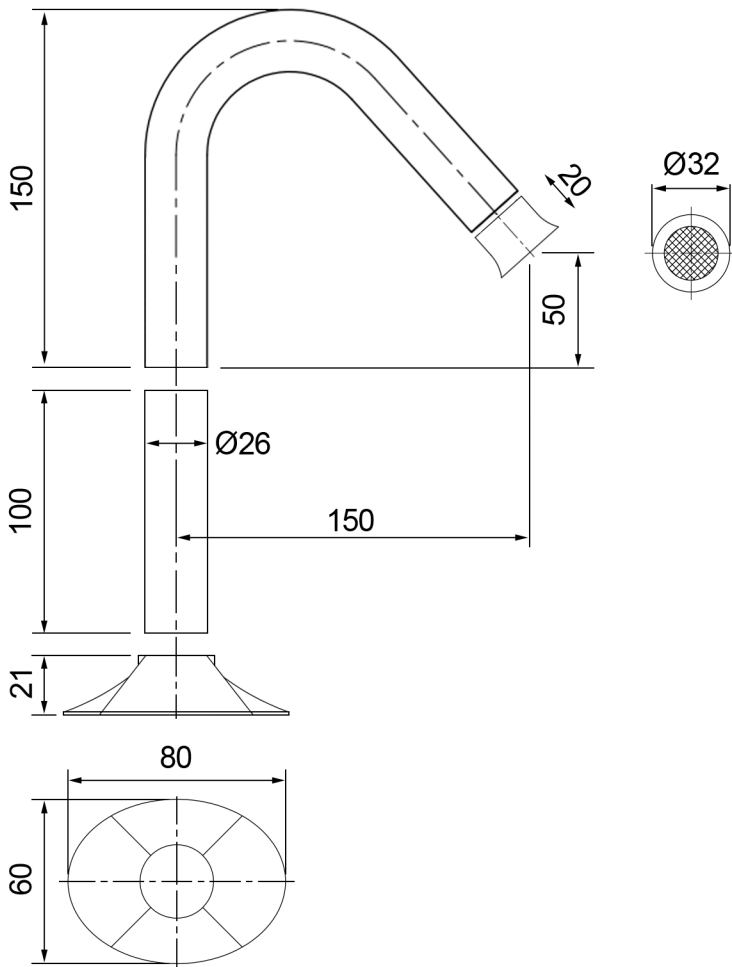

Washbasin spout

Mixer valve

Heights available  
170 / 270mm

TECHNICAL DETAILS

Valve  
Deck mounted - Waterflow - 11 litres min

AVAILABLE FINISHES

Brushed brass		*Chrome		*Matt black	
Brushed copper		*Gold		*Matt white	
Brushed nickel		*Burnished nickel		*on request	