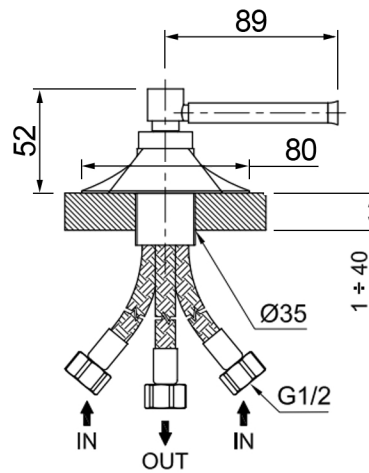

Washbasin spout

Mixer valve

Heights available  
170 / 270mm

TECHNICAL DETAILS

Valve  
Deck mounted - Waterflow - 11 litres min

AVAILABLE FINISHES

Brushed brass		*Chrome		*Matt black	
Brushed copper		*Gold		*Matt white	
Brushed nickel		*Burnished nickel		*on request	