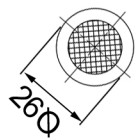

Washbasin spout

Mixer valve

Lengths available
600 / 700 / 800 / 1000mm

NOT TO SCALE

TECHNICAL DETAILS

Valve
Wall mounted mixer
Waterflow - 20 litres min

AVAILABLE FINISHES

Chrome		*Brushed brass		*Matt black	
*Gold		*Brushed copper		*Matt white	
*Burnished nickel		*Brushed nickel		*on request	