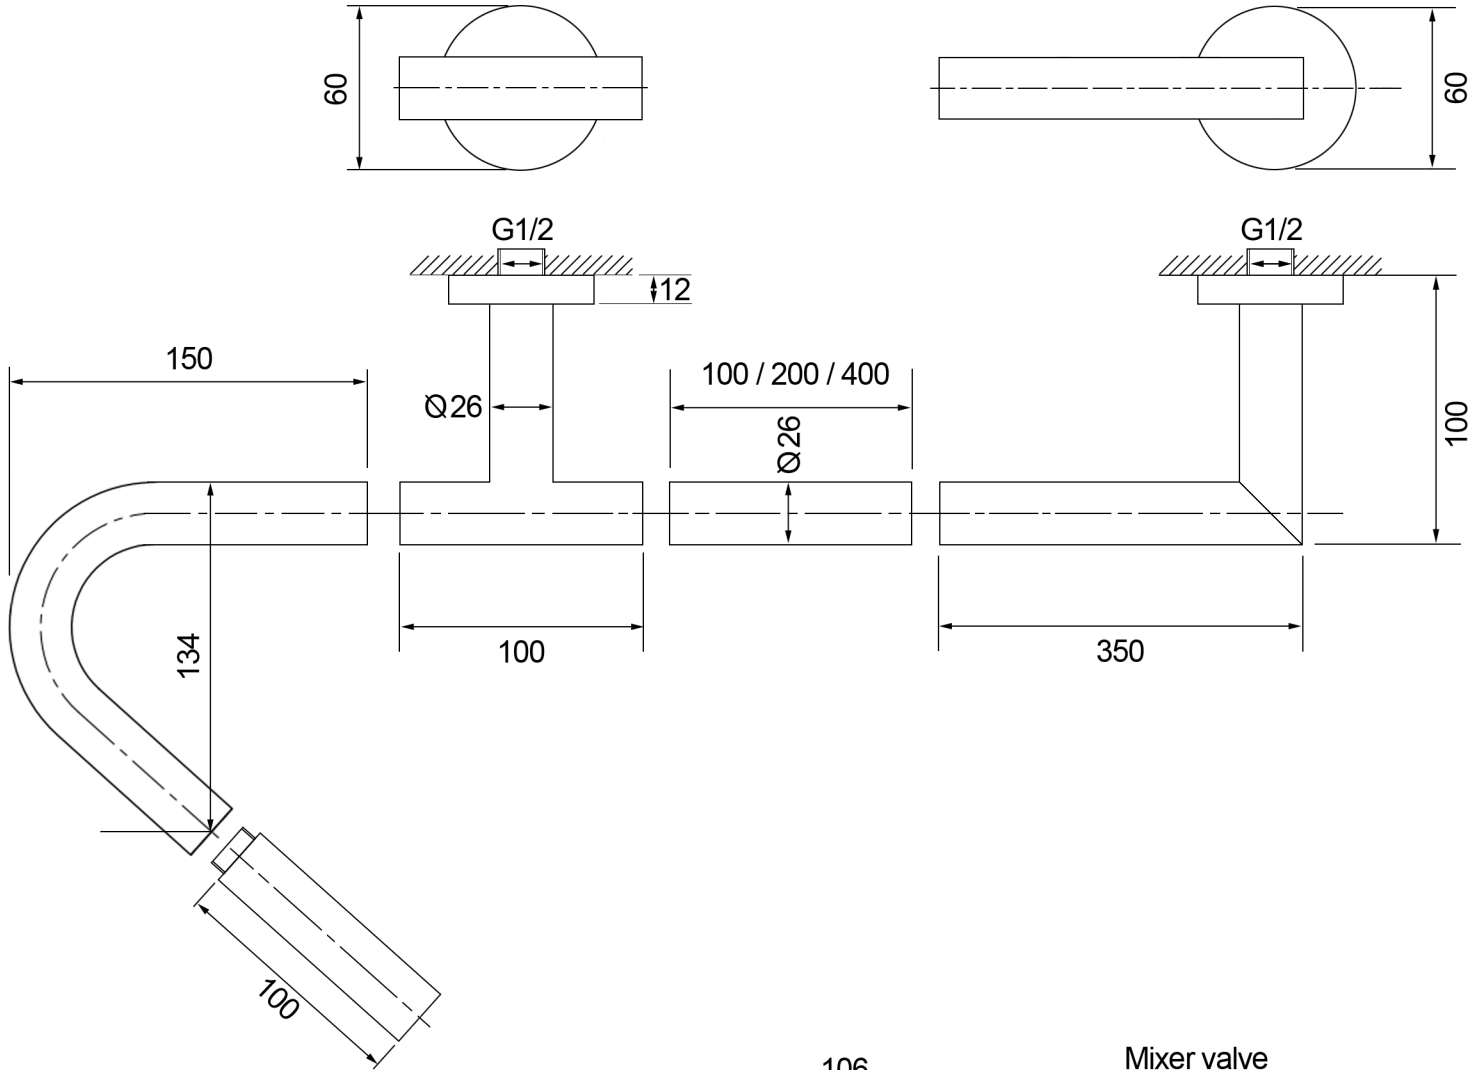

Washbasin spout

Mixer valve

Lengths available
600 / 700 / 800 / 1000mm

NOT TO SCALE

TECHNICAL DETAILS

Valve
Wall mounted mixer
Waterflow - 20 litres min

AVAILABLE FINISHES

Chrome		*Brushed brass		*Matt black	
*Gold		*Brushed copper		*Matt white	
*Burnished nickel		*Brushed nickel		*on request	