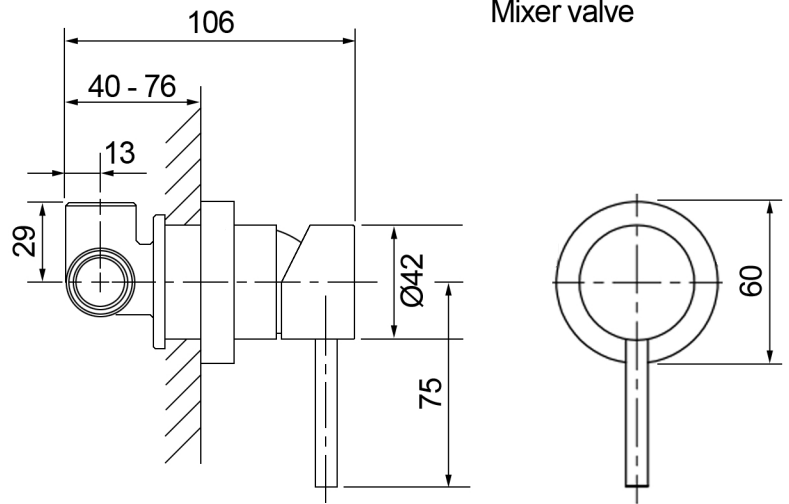

Washbasin spout

Mixer valve

Lengths available
600 / 700 / 800 / 1000mm

NOT TO SCALE

TECHNICAL DETAILS

Valve
Wall mounted mixer
Waterflow - 20 litres min

AVAILABLE FINISHES

Chrome		*Brushed brass		*Matt black	
*Gold		*Brushed copper		*Matt white	
*Burnished nickel		*Brushed nickel		*on request	