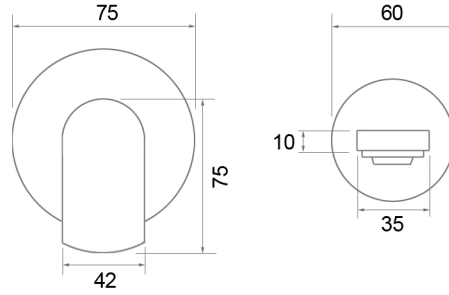

Front view

Control valve

Bath spout

AVAILABLE FINISHES

Brushed brass (lacquered)		Chrome		Brushed nickel	
Brushed brass (natural)		Brushed chrome		Polished gold	
Polished copper		Polished nickel		Rose gold	