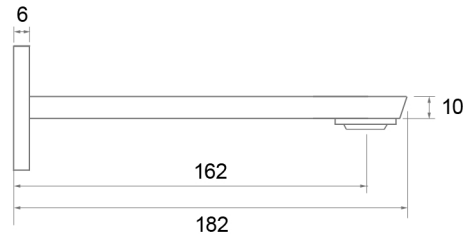

Front view

Control valve

Bath spout

AVAILABLE FINISHES

Brushed brass (lacquered)		Chrome		Brushed nickel	
Brushed brass (natural)		Brushed chrome		Polished gold	
Polished copper		Polished nickel		Rose gold	