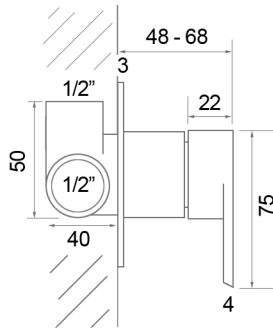

Front view

Control valve

Bath spout

AVAILABLE FINISHES

Brushed brass (lacquered)		Chrome		Brushed nickel	
Brushed brass (natural)		Brushed chrome		Polished gold	
Polished copper		Polished nickel		Rose gold	