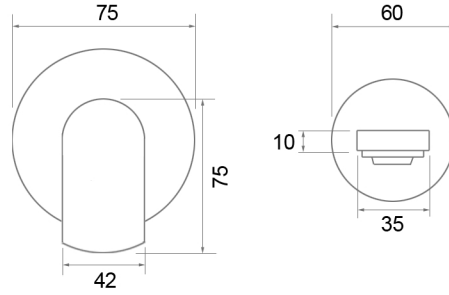

Front view

Control valve

Basin spout

AVAILABLE FINISHES

Brushed brass (lacquered)		Chrome		Brushed nickel	
Brushed brass (natural)		Brushed chrome		Polished gold	
Polished copper		Polished nickel		Rose gold	