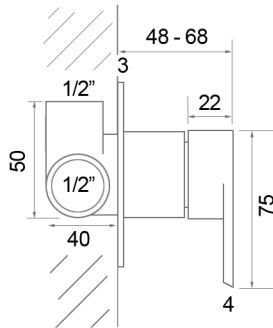

Front view

Control valve

Basin spout

AVAILABLE FINISHES

Brushed brass (lacquered)		Chrome		Brushed nickel	
Brushed brass (natural)		Brushed chrome		Polished gold	
Polished copper		Polished nickel		Rose gold	