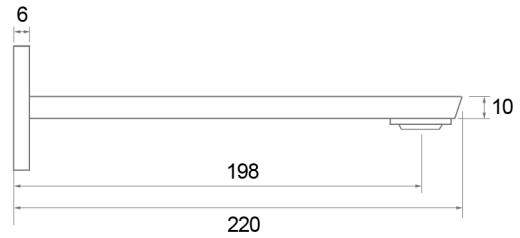

Front view

Control valve

Basin spout

AVAILABLE FINISHES

Brushed brass (lacquered)		Chrome		Brushed nickel	
Brushed brass (natural)		Brushed chrome		Polished gold	
Polished copper		Polished nickel		Rose gold	