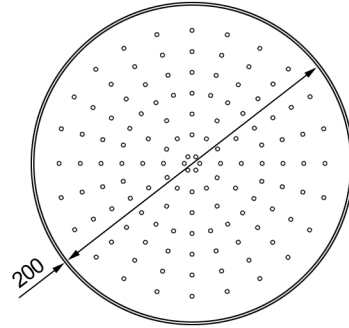

300mm

200mm

Wall mounted arm

Ceiling mounted arm

AVAILABLE FINISHES

Brushed brass (lacquered)		Chrome		Brushed nickel	
Brushed brass (natural)		Brushed chrome		Polished gold	
Polished copper		Polished nickel		Rose gold	