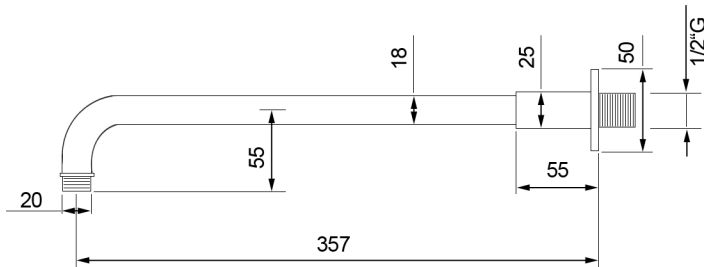

300mm

200mm

Wall mounted arm

Ceiling mounted arm

AVAILABLE FINISHES

Brushed brass (lacquered)		Chrome		Brushed nickel	
Brushed brass (natural)		Brushed chrome		Polished gold	
Polished copper		Polished nickel		Rose gold	