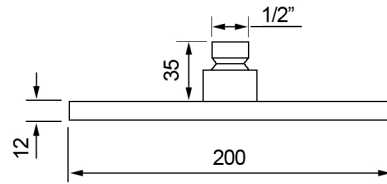

300mm

200mm

Wall mounted arm

Ceiling mounted arm

AVAILABLE FINISHES

Brushed brass (lacquered)		Chrome		Brushed nickel	
Brushed brass (natural)		Brushed chrome		Polished gold	
Polished copper		Polished nickel		Rose gold	