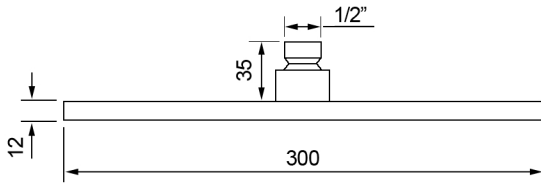

300mm

200mm

Wall mounted arm

Ceiling mounted arm

AVAILABLE FINISHES

Brushed brass (lacquered)		Chrome		Brushed nickel	
Brushed brass (natural)		Brushed chrome		Polished gold	
Polished copper		Polished nickel		Rose gold	