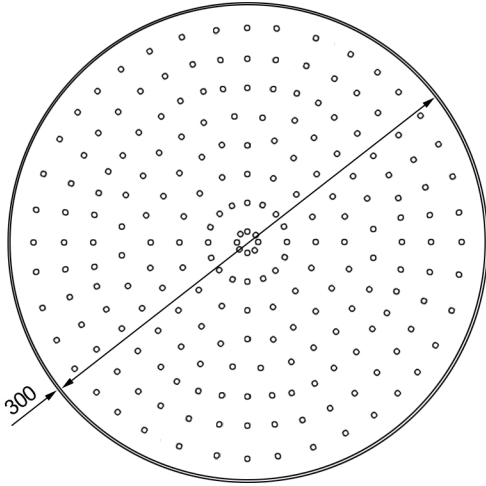

300mm

200mm

Wall mounted arm

Ceiling mounted arm

AVAILABLE FINISHES

Brushed brass (lacquered)		Chrome		Brushed nickel	
Brushed brass (natural)		Brushed chrome		Polished gold	
Polished copper		Polished nickel		Rose gold	