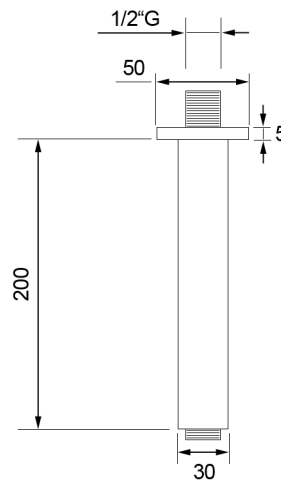

300mm

200mm

Wall mounted arm

Ceiling mounted arm

AVAILABLE FINISHES

Brushed brass (lacquered)		Chrome		Brushed nickel	
Brushed brass (natural)		Brushed chrome		Polished gold	
Polished copper		Polished nickel		Rose gold	