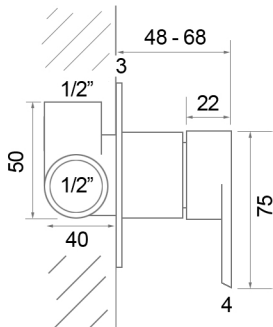

KARA COLOUR HUE WALL MOUNTED BATH FILLER (180DD)

DIMENSIONS IN MM

Front view

Control valve

Bath spout