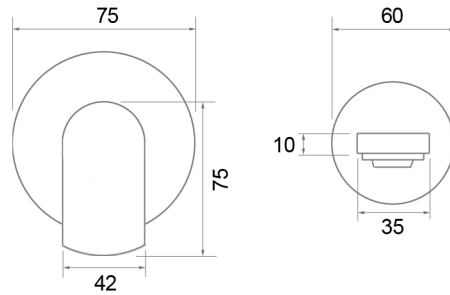

KARA COLOUR HUE WALL MOUNTED BATH FILLER (180DD)

DIMENSIONS IN MM

Front view

Control valve

Bath spout