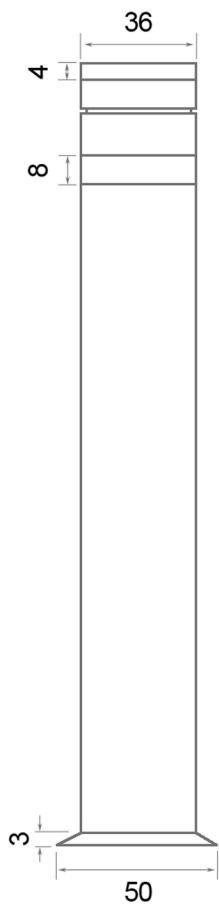

KARA COLOUR HUE TALL BASIN TAP (180 CC)

DIMENSIONS IN MM

Front view

Side view