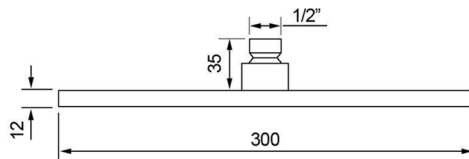

# KARA COLOUR HUE FIXED SHOWER HEAD (180 GG)

DIMENSIONS IN MM

**300mm**

**200mm**

**Wall mounted arm**

**Ceiling mounted arm**