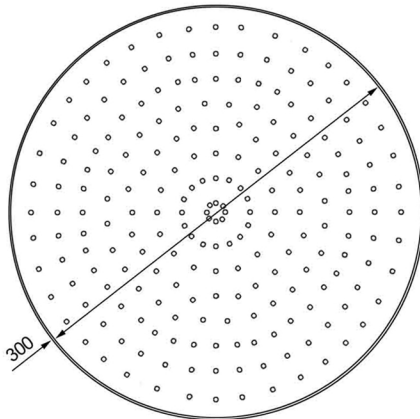

# KARA COLOUR HUE FIXED SHOWER HEAD (180 GG)

DIMENSIONS IN MM

**300mm**

**200mm**

**Wall mounted arm**

**Ceiling mounted arm**