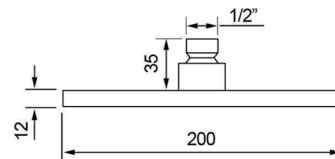

# KARA COLOUR HUE FIXED SHOWER HEAD (180 GG)

DIMENSIONS IN MM

**300mm**

**200mm**

**Wall mounted arm**

**Ceiling mounted arm**