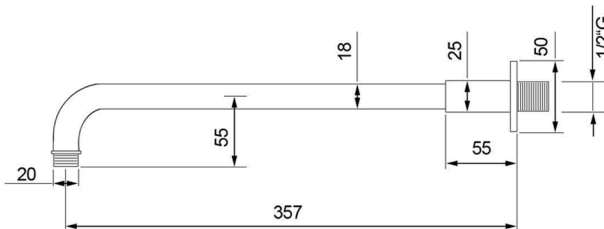

# KARA COLOUR HUE FIXED SHOWER HEAD (180 GG)

DIMENSIONS IN MM

**300mm**

**200mm**

**Wall mounted arm**

**Ceiling mounted arm**