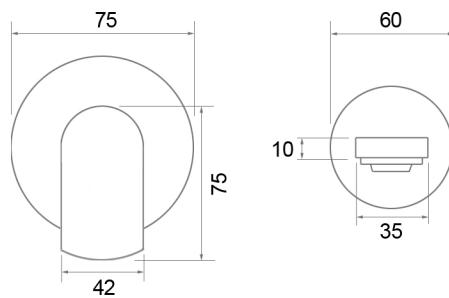

KARA COLOUR HUE BASIN MIXER (180AA)

DIMENSIONS IN MM

Front view

Control valve

Basin spout