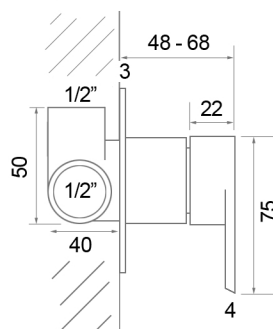

KARA COLOUR HUE BASIN MIXER (180AA)

DIMENSIONS IN MM

Front view

Control valve

Basin spout