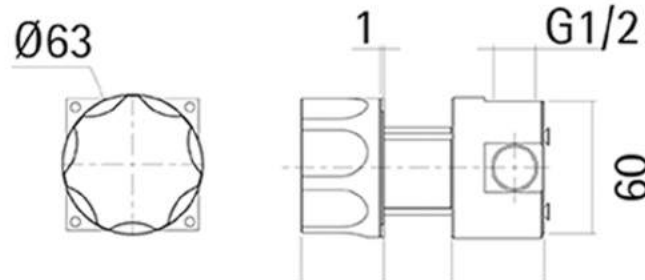

# KAAN STAINLESS PROGRESSIVE SHOWER MIXER (28L)

MATERIAL: AISI316L

GIRO

MANO

DITO