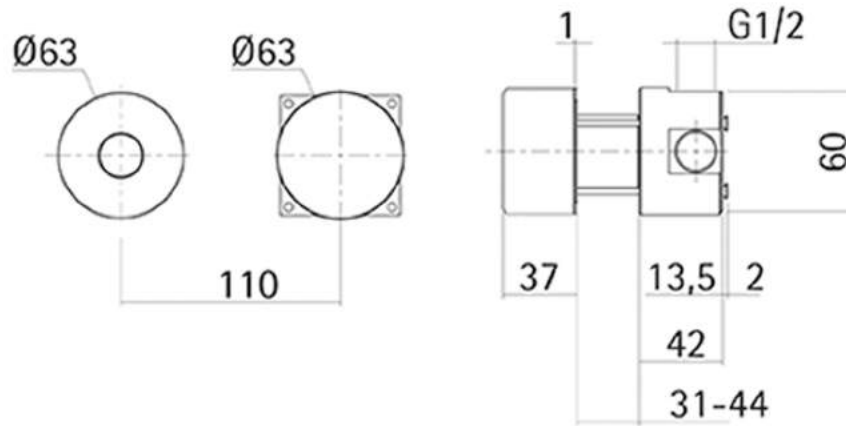

# KAAN STAINLESS PROGRESSIVE SHOWER MIXER (28L)

MATERIAL: AISI316L

GIRO

MANO

DITO