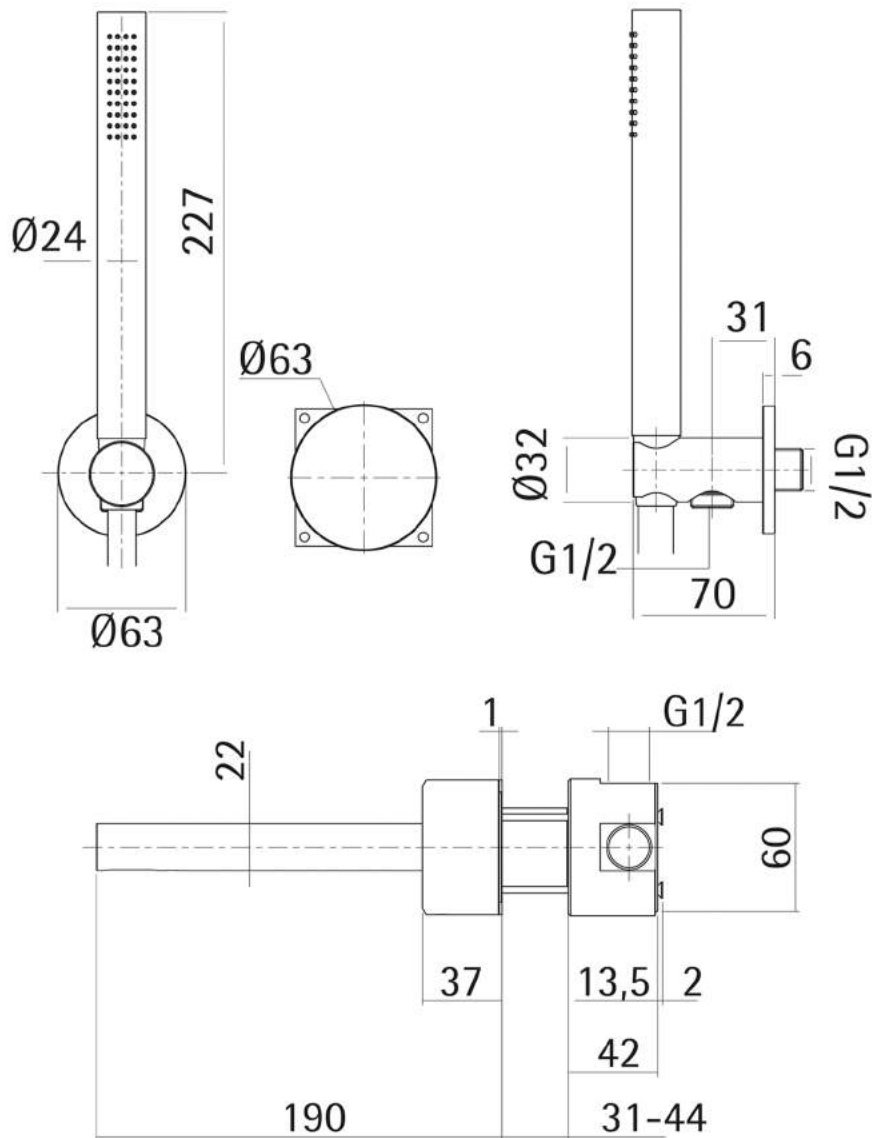

KAAN STAINLESS WALL MOUNTED BATH TAP (28G)

STYLE: GIRO
MATERIAL: AISI316L

KAAN STAINLESS WALL MOUNTED BATH TAP (28G)

STYLE: MANO
MATERIAL: AISI316L

KAAN STAINLESS WALL MOUNTED BATH TAP (28G)

STYLE: DITO
MATERIAL: AISI316L