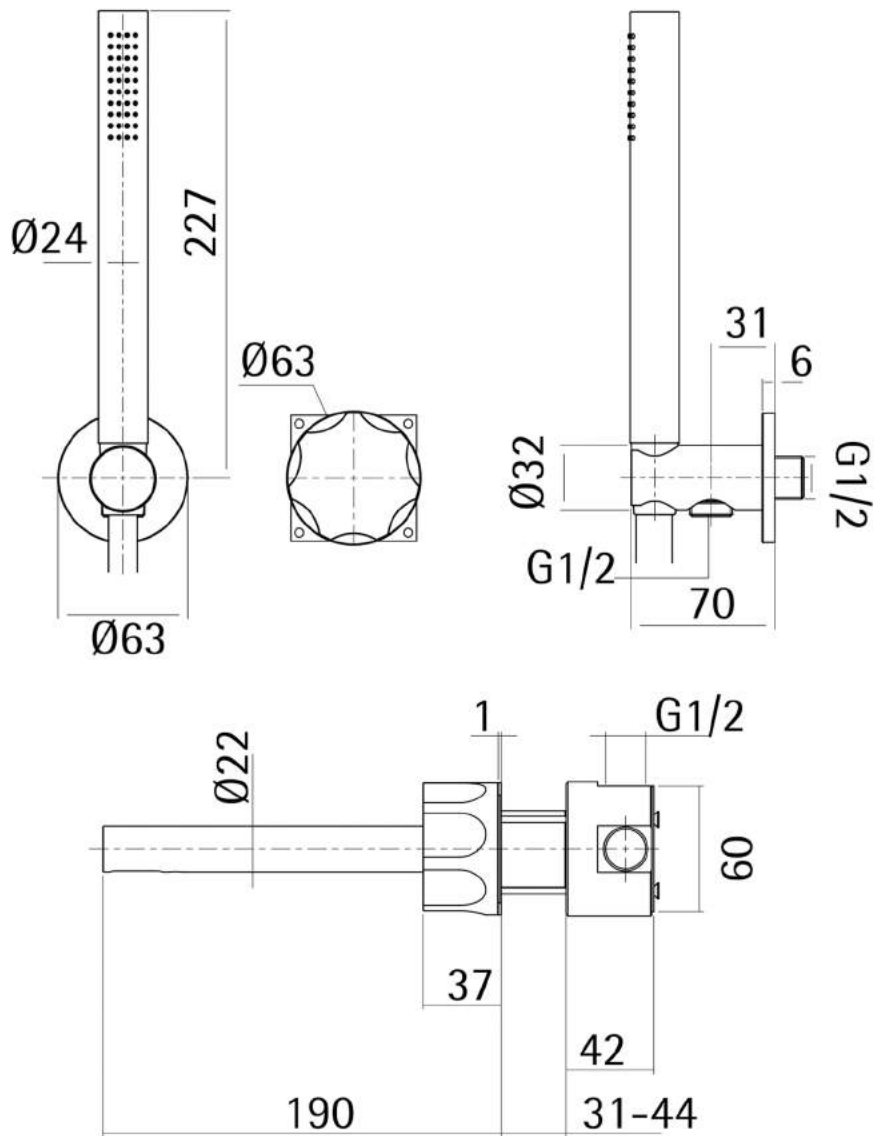

KAAN STAINLESS WALL MOUNTED BATH TAP (28G)

STYLE: GIRO
MATERIAL: AISI316L

KAAN STAINLESS WALL MOUNTED BATH TAP (28G)

STYLE: MANO
MATERIAL: AISI316L

KAAN STAINLESS WALL MOUNTED BATH TAP (28G)

STYLE: DITO
MATERIAL: AISI316L