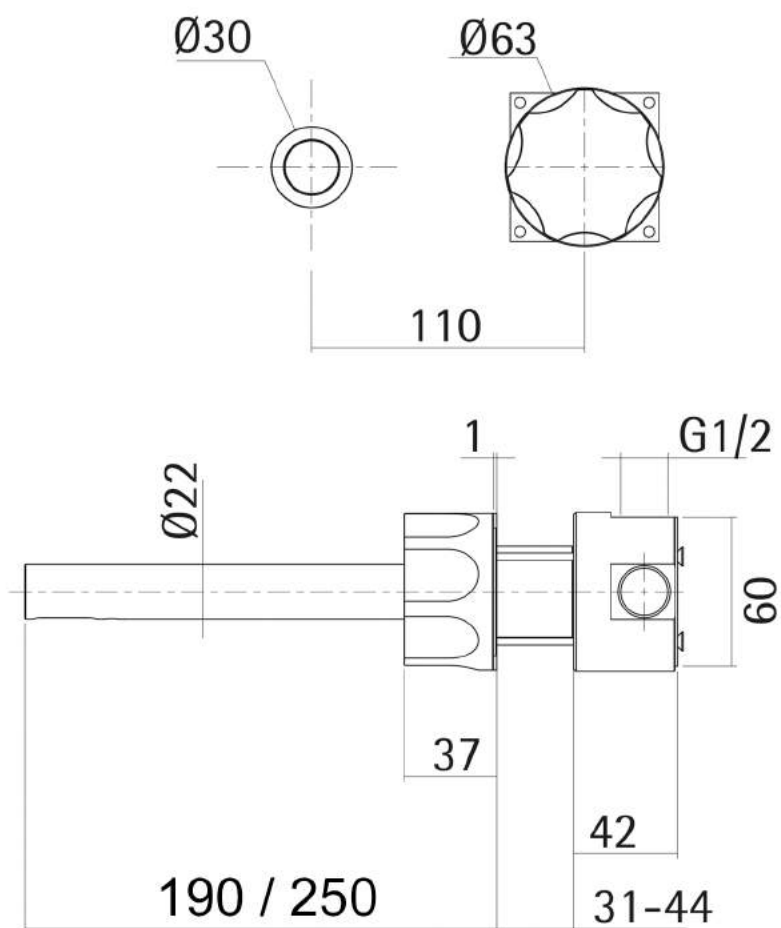

KAAN STAINLESS WALL MOUNTED BASIN TAP (28D)

STYLE: GIRO
MATERIAL: AISI316L

KAAN STAINLESS WALL MOUNTED BASIN TAP (28D)

STYLE: MANO
MATERIAL: AISI316L

KAAN STAINLESS WALL MOUNTED BASIN TAP (28D)

STYLE: DITO
MATERIAL: AISI316L