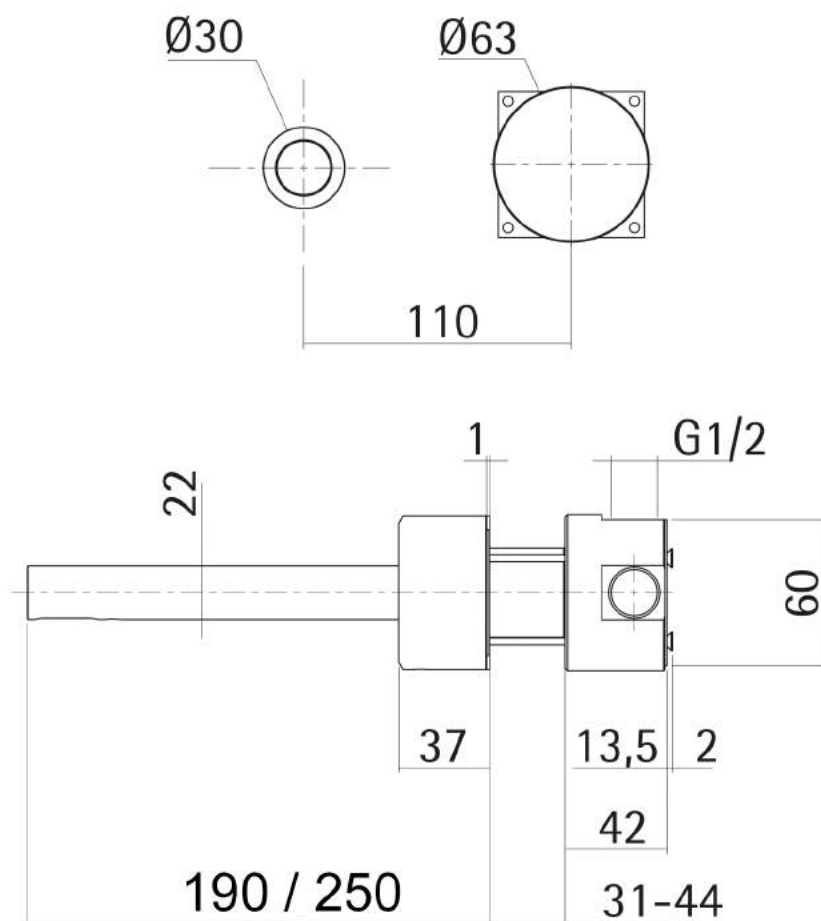

KAAN STAINLESS WALL MOUNTED BASIN TAP (28D)

STYLE: GIRO
MATERIAL: AISI316L

KAAN STAINLESS WALL MOUNTED BASIN TAP (28D)

STYLE: MANO
MATERIAL: AISI316L

KAAN STAINLESS WALL MOUNTED BASIN TAP (28D)

STYLE: DITO
MATERIAL: AISI316L