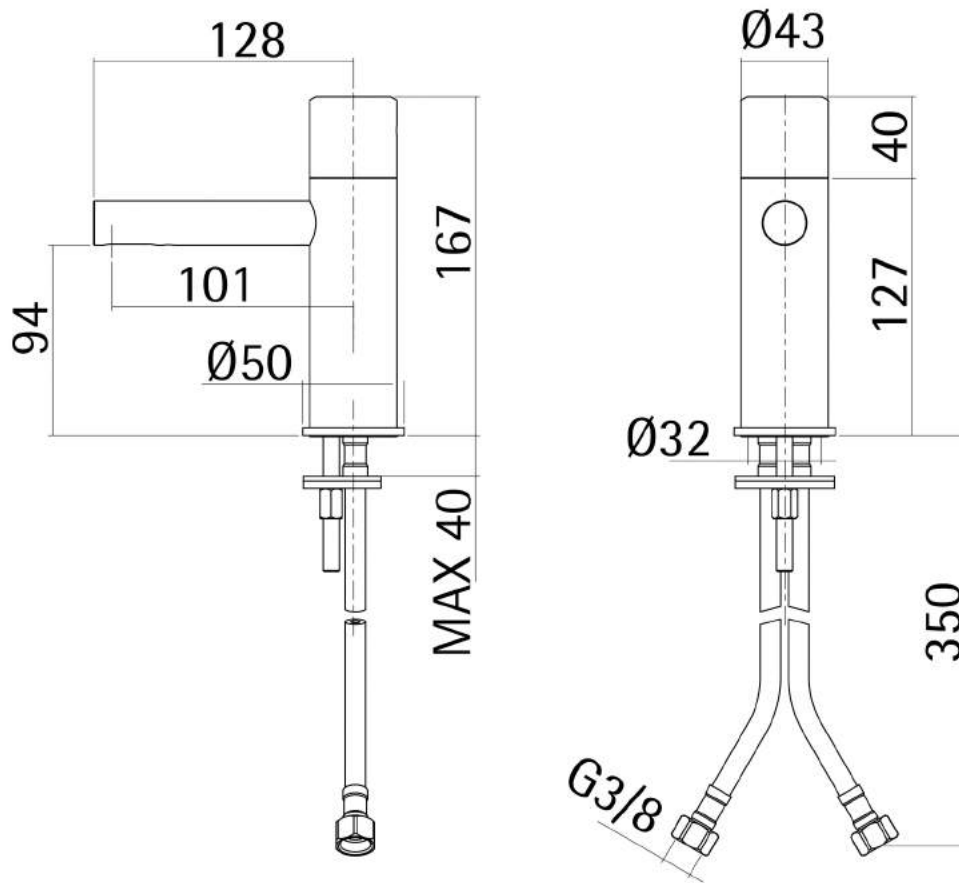

# KAAN STAINLESS BASIN TAP (28A)

STYLE: GIRO  
MATERIAL: AISI316L

---

# KAAN STAINLESS BASIN TAP (28A)

STYLE: MANO  
MATERIAL: AISI316L

---

# KAAN STAINLESS BASIN TAP (28A)

STYLE: DITO  
MATERIAL: AISI316L

---