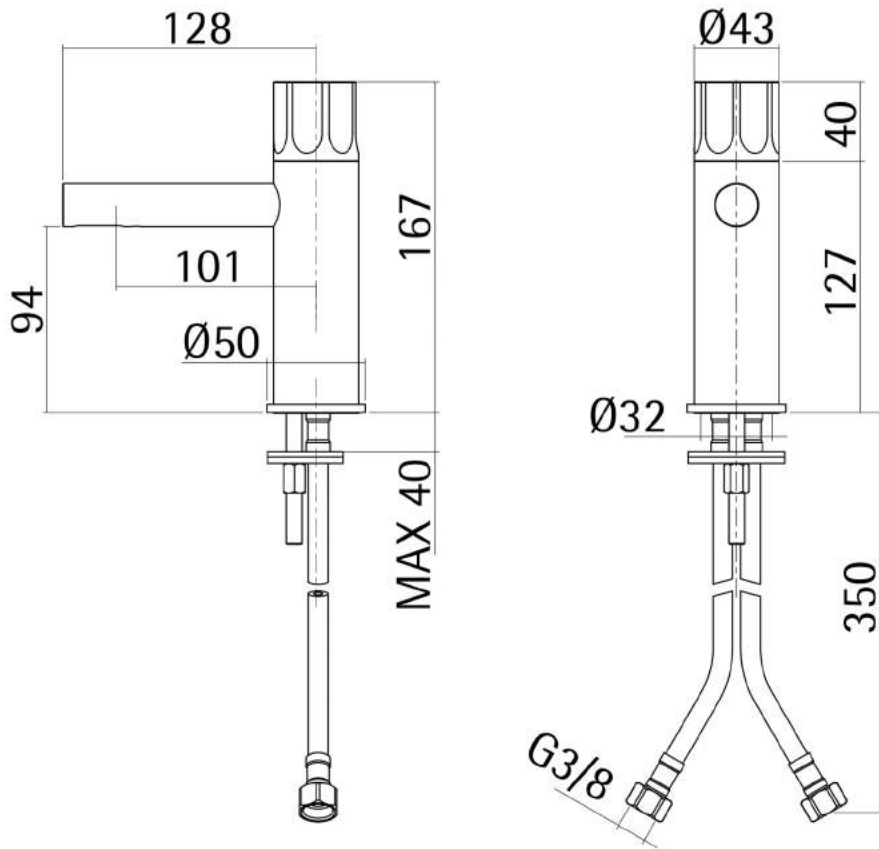

# KAAN STAINLESS BASIN TAP (28A)

STYLE: GIRO  
MATERIAL: AISI316L

---

# KAAN STAINLESS BASIN TAP (28A)

STYLE: MANO  
MATERIAL: AISI316L

---

# KAAN STAINLESS BASIN TAP (28A)

STYLE: DITO  
MATERIAL: AISI316L

---