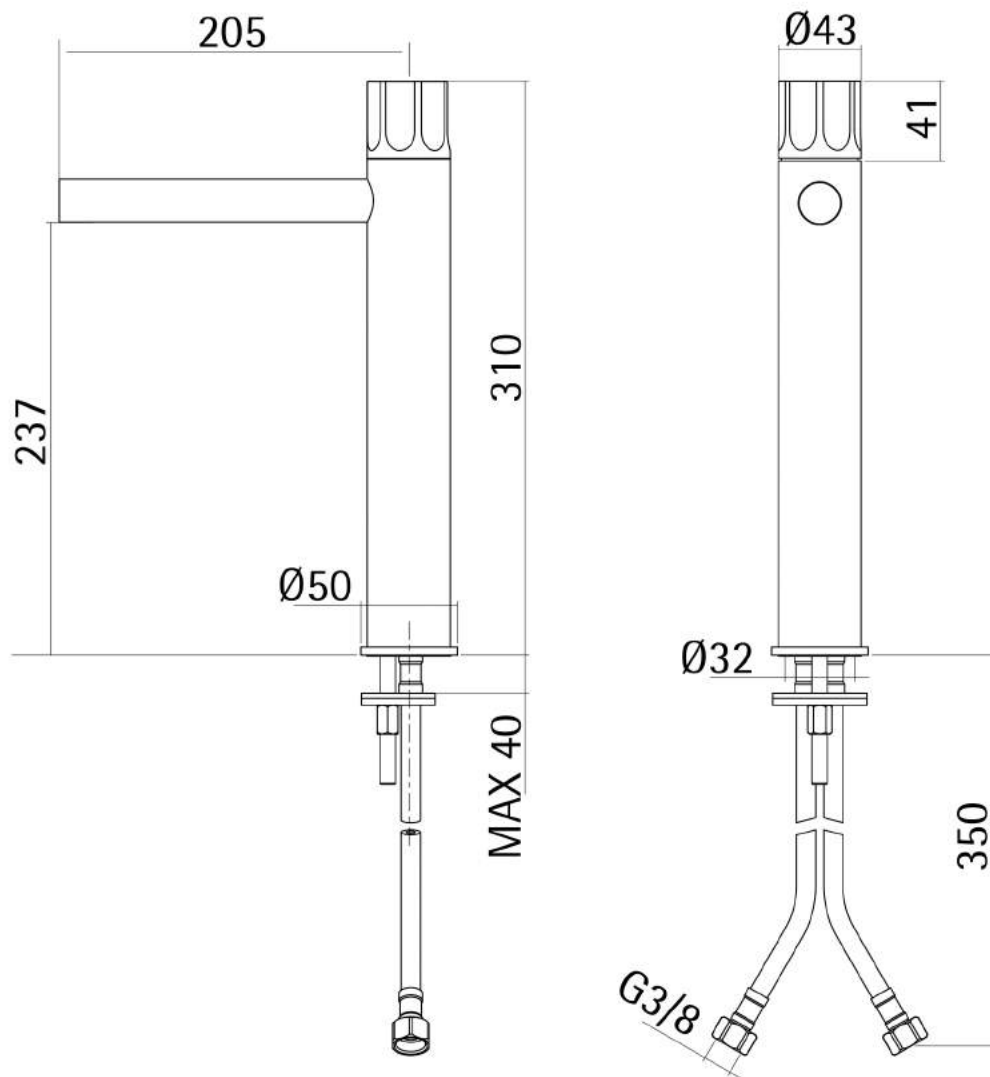

KAAN STAINLESS TALL BASIN TAP (28B)

STYLE: GIRO
MATERIAL: AISI316L

KAAN STAINLESS TALL BASIN TAP (28B)

STYLE: MANO
MATERIAL: AISI316L

KAAN STAINLESS TALL BASIN TAP (28B)

STYLE: DITO
MATERIAL: AISI316L