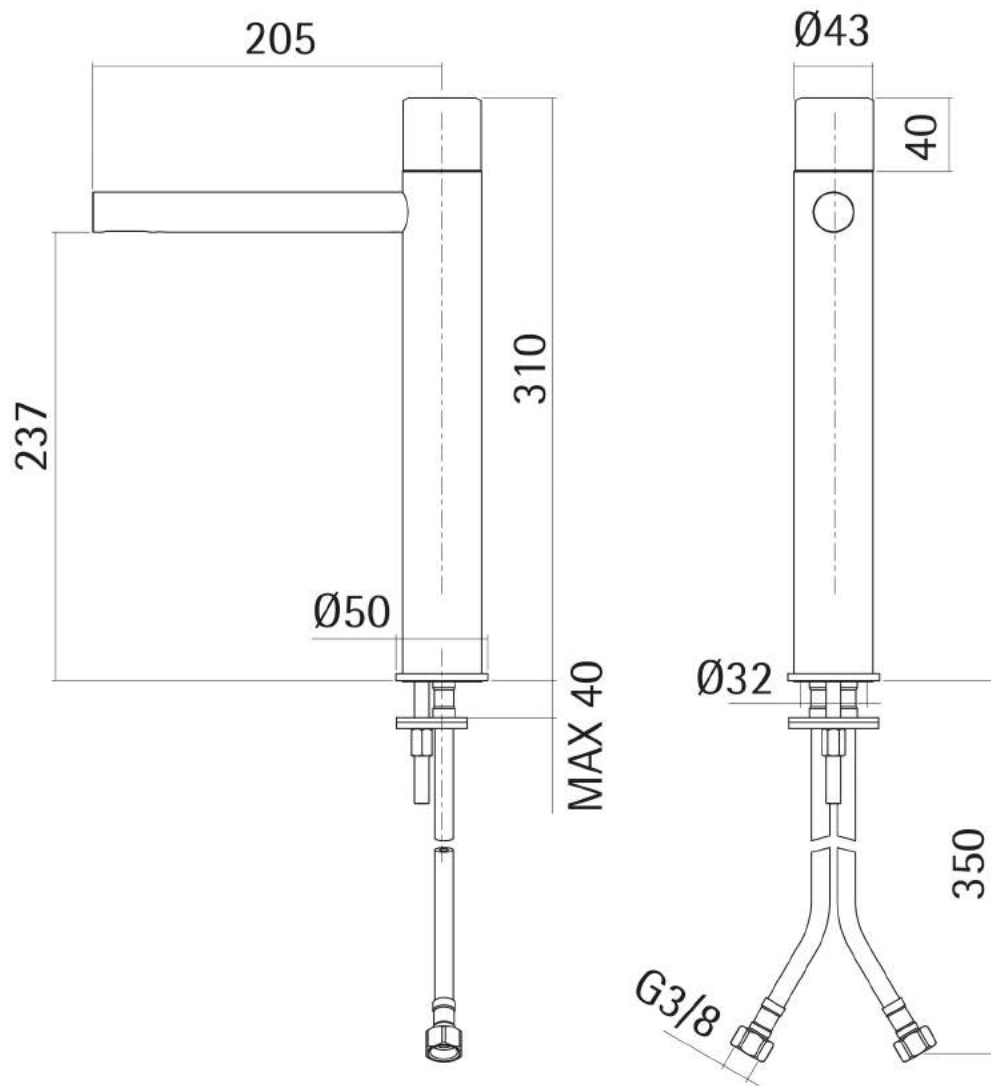

KAAN STAINLESS TALL BASIN TAP (28B)

STYLE: GIRO
MATERIAL: AISI316L

KAAN STAINLESS TALL BASIN TAP (28B)

STYLE: MANO
MATERIAL: AISI316L

KAAN STAINLESS TALL BASIN TAP (28B)

STYLE: DITO
MATERIAL: AISI316L