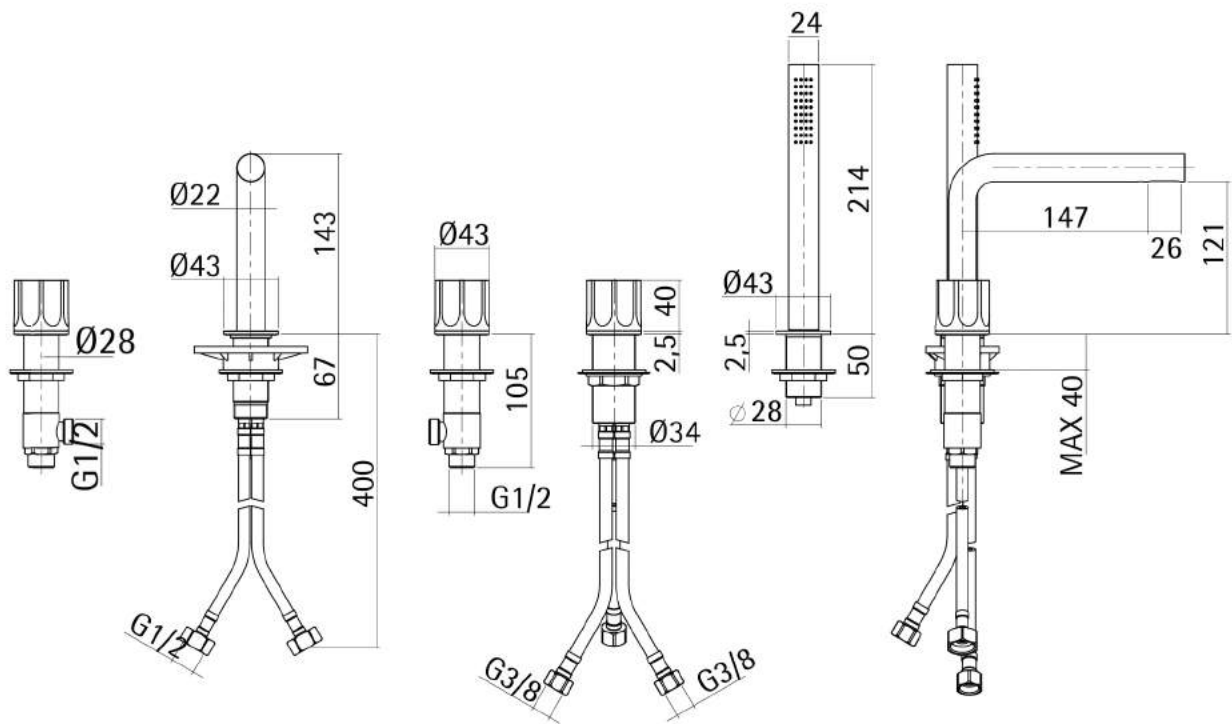

KAAN STAINLESS DECK MOUNTED BATH TAP (28F)

STYLE: GIRO
MATERIAL: AISI316L

KAAN STAINLESS DECK MOUNTED BATH TAP (28F)

STYLE: MANO
MATERIAL: AISI316L

KAAN STAINLESS DECK MOUNTED BATH TAP (28F)

STYLE: DITO
MATERIAL: AISI316L