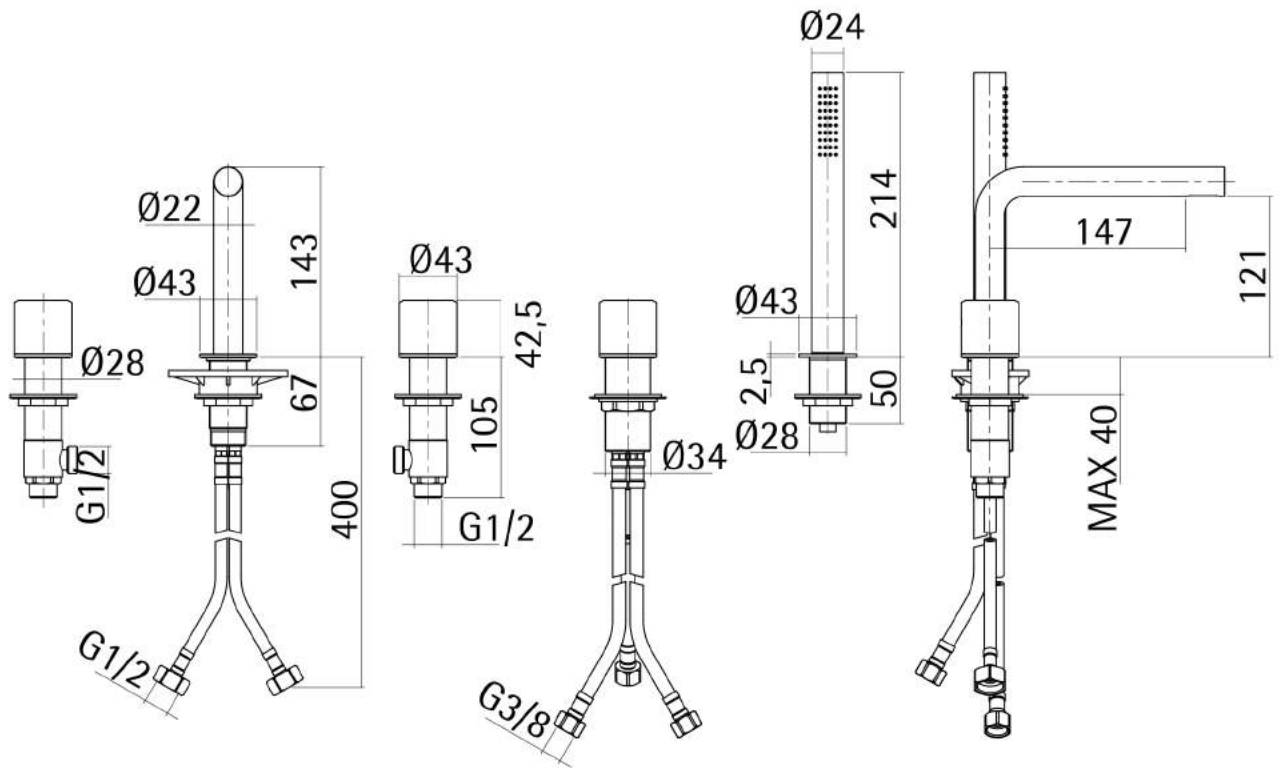

KAAN STAINLESS DECK MOUNTED BATH TAP (28F)

STYLE: GIRO
MATERIAL: AISI316L

KAAN STAINLESS DECK MOUNTED BATH TAP (28F)

STYLE: MANO
MATERIAL: AISI316L

KAAN STAINLESS DECK MOUNTED BATH TAP (28F)

STYLE: DITO
MATERIAL: AISI316L