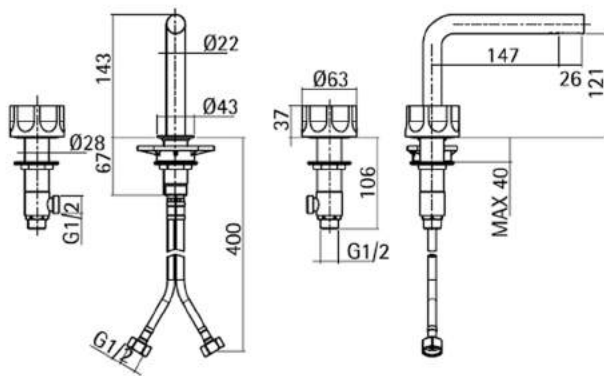

KAAN STAINLESS 3-PIECE DECK BASIN TAP (28E)

STYLE: GIRO
MATERIAL: AISI316L

KAAN STAINLESS 3-PIECE DECK BASIN TAP (28E)

STYLE: MANO
MATERIAL: AISI316L

KAAN STAINLESS 3-PIECE DECK BASIN TAP (28E)

STYLE: DITO
MATERIAL: AISI316L