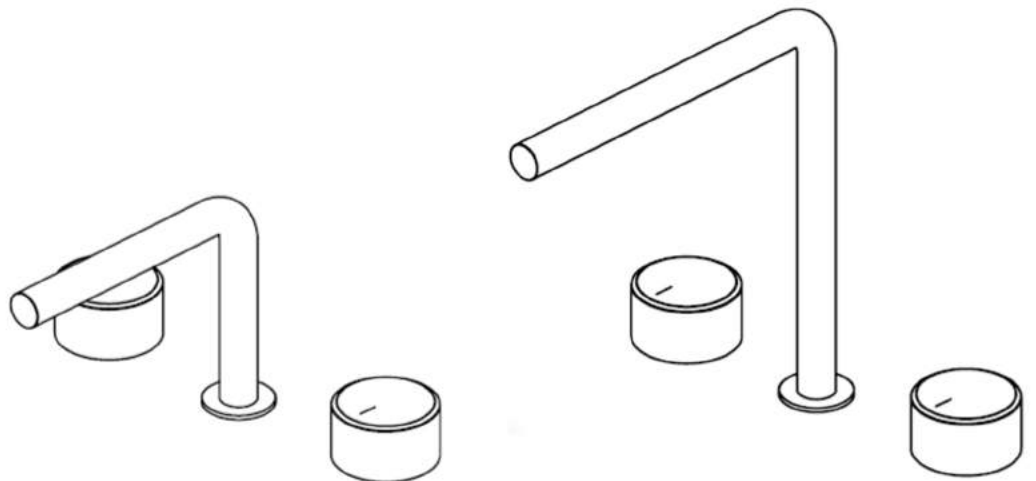

KAAN STAINLESS 3-PIECE DECK BASIN TAP (28E)

STYLE: GIRO
MATERIAL: AISI316L

KAAN STAINLESS 3-PIECE DECK BASIN TAP (28E)

STYLE: MANO
MATERIAL: AISI316L

KAAN STAINLESS 3-PIECE DECK BASIN TAP (28E)

STYLE: DITO
MATERIAL: AISI316L