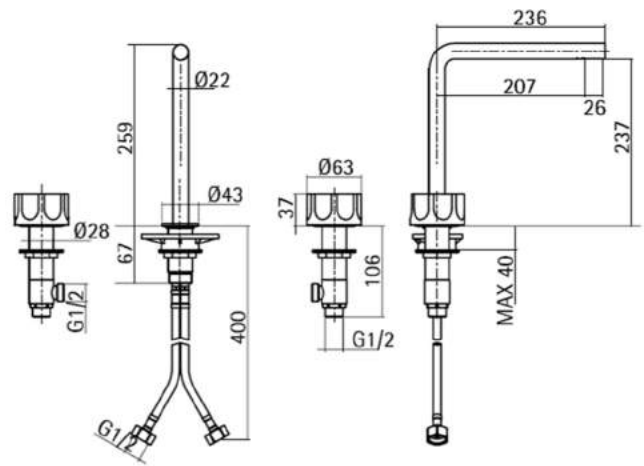

KAAN STAINLESS 3-PIECE DECK BASIN TAP (28E)

STYLE: GIRO
MATERIAL: AISI316L

KAAN STAINLESS 3-PIECE DECK BASIN TAP (28E)

STYLE: MANO
MATERIAL: AISI316L

KAAN STAINLESS 3-PIECE DECK BASIN TAP (28E)

STYLE: DITO
MATERIAL: AISI316L