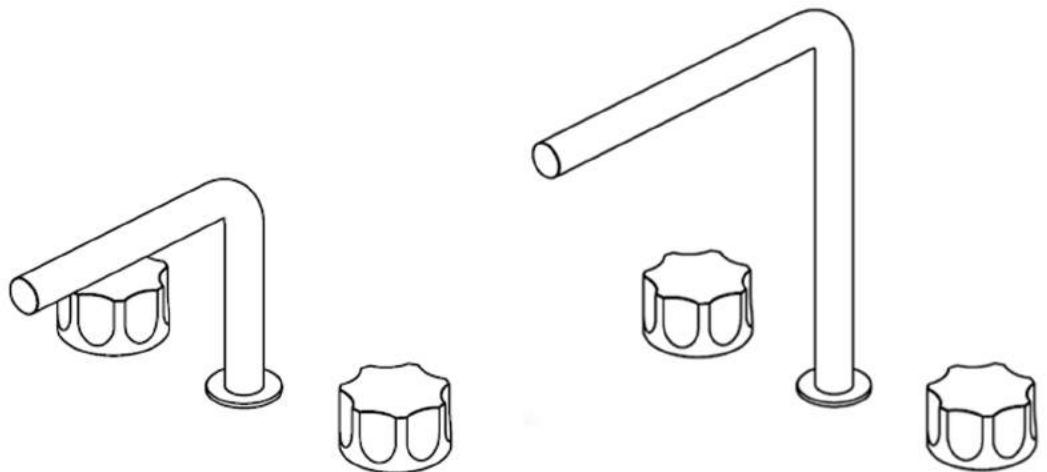

KAAN STAINLESS 3-PIECE DECK BASIN TAP (28E)

STYLE: GIRO
MATERIAL: AISI316L

KAAN STAINLESS 3-PIECE DECK BASIN TAP (28E)

STYLE: MANO
MATERIAL: AISI316L

KAAN STAINLESS 3-PIECE DECK BASIN TAP (28E)

STYLE: DITO
MATERIAL: AISI316L