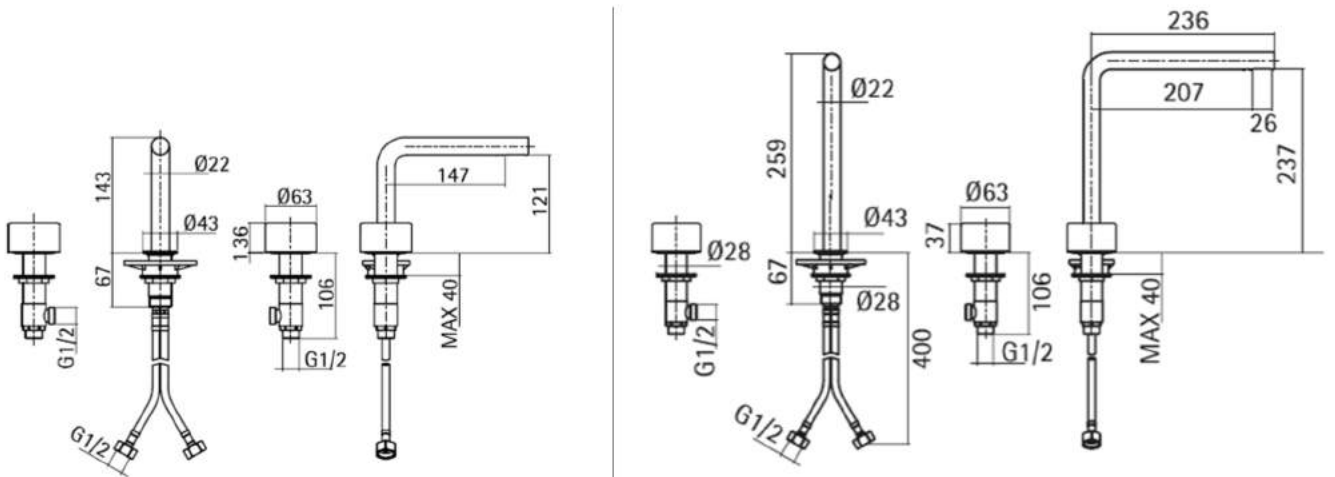

KAAN STAINLESS 3-PIECE DECK BASIN TAP (28E)

STYLE: GIRO
MATERIAL: AISI316L

KAAN STAINLESS 3-PIECE DECK BASIN TAP (28E)

STYLE: MANO
MATERIAL: AISI316L

KAAN STAINLESS 3-PIECE DECK BASIN TAP (28E)

STYLE: DITO
MATERIAL: AISI316L