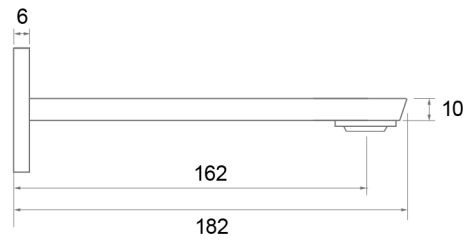

Front view

Control valve

Bath spout

AVAILABLE FINISHES

Brushed brass <small>(lacquered)</small>		Chrome		Brushed nickel	
Brushed brass <small>(natural)</small>		Brushed chrome		Polished gold	
Polished copper		Polished nickel		Rose gold	