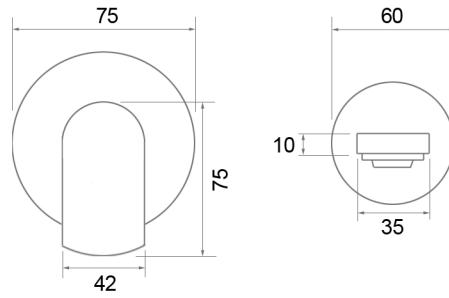

Front view

Control valve

Bath spout

AVAILABLE FINISHES

Brushed brass <small>(lacquered)</small>		Chrome		Brushed nickel	
Brushed brass <small>(natural)</small>		Brushed chrome		Polished gold	
Polished copper		Polished nickel		Rose gold	