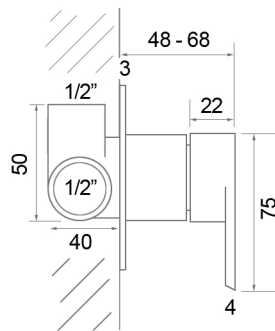

Front view

Control valve

Bath spout

AVAILABLE FINISHES

Brushed brass <small>(lacquered)</small>		Chrome		Brushed nickel	
Brushed brass <small>(natural)</small>		Brushed chrome		Polished gold	
Polished copper		Polished nickel		Rose gold	