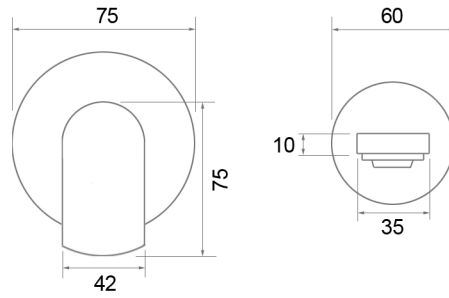

Front view

Control valve

Basin spout

AVAILABLE FINISHES

Brushed brass <small>(lacquered)</small>		Chrome		Brushed nickel	
Brushed brass <small>(natural)</small>		Brushed chrome		Polished gold	
Polished copper		Polished nickel		Rose gold	