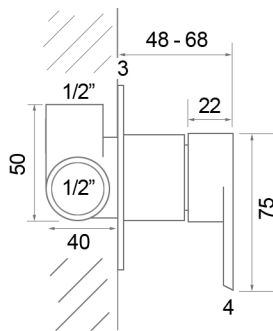

Front view

Control valve

Basin spout

AVAILABLE FINISHES

Brushed brass <small>(lacquered)</small>		Chrome		Brushed nickel	
Brushed brass <small>(natural)</small>		Brushed chrome		Polished gold	
Polished copper		Polished nickel		Rose gold	