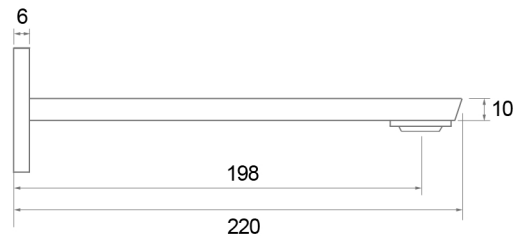

Front view

Control valve

Basin spout

AVAILABLE FINISHES

Brushed brass <small>(lacquered)</small>		Chrome		Brushed nickel	
Brushed brass <small>(natural)</small>		Brushed chrome		Polished gold	
Polished copper		Polished nickel		Rose gold	