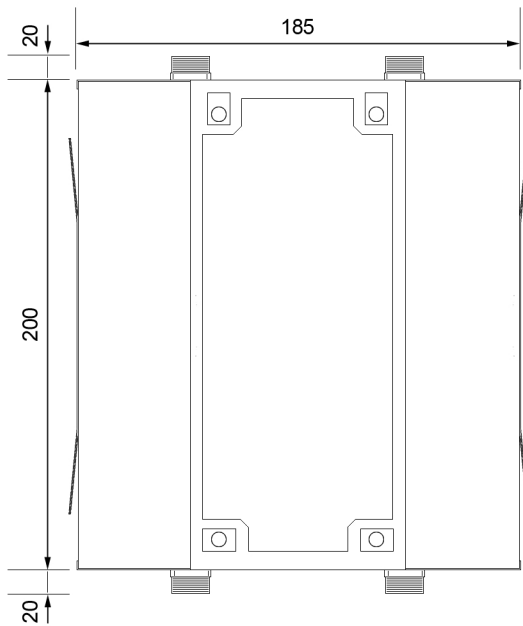

Valve

Front view

Side view

Back box

Front view

Side view

AVAILABLE FINISHES

Brushed brass (lacquered)		Chrome		Brushed nickel	
Brushed brass (natural)		Brushed chrome		Polished gold	
Polished copper		Polished nickel		Rose gold	