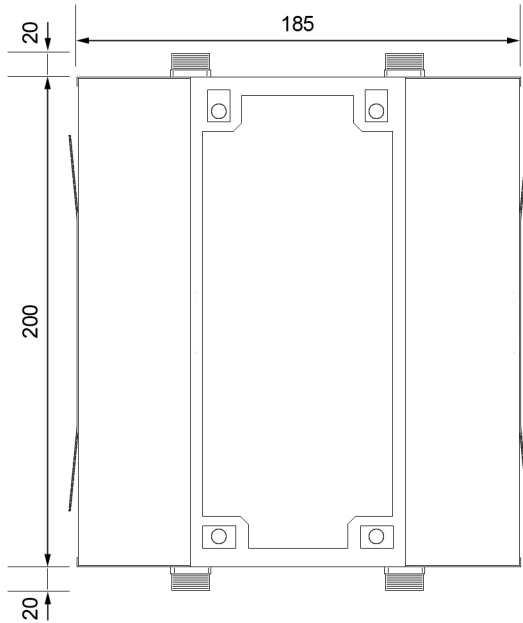

Valve

Front view

Side view

Back box

Front view

Side view

AVAILABLE FINISHES

Brushed brass (lacquered)		Chrome		Brushed nickel	
Brushed brass (natural)		Brushed chrome		Polished gold	
Polished copper		Polished nickel		Rose gold	