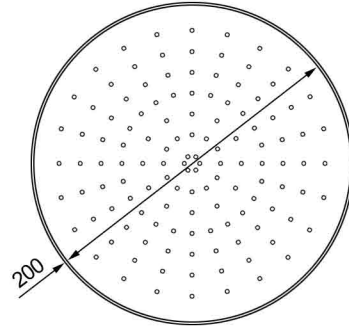

300mm

200mm

Wall mounted arm

Ceiling mounted arm

AVAILABLE FINISHES

Brushed brass (lacquered)		Chrome		Brushed nickel	
Brushed brass (natural)		Brushed chrome		Polished gold	
Polished copper		Polished nickel		Rose gold	