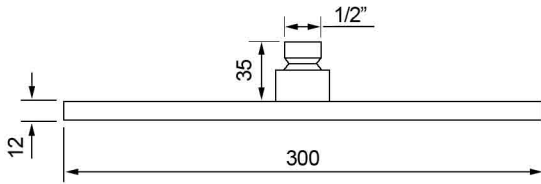

300mm

200mm

Wall mounted arm

Ceiling mounted arm

AVAILABLE FINISHES

Brushed brass (lacquered)		Chrome		Brushed nickel	
Brushed brass (natural)		Brushed chrome		Polished gold	
Polished copper		Polished nickel		Rose gold	