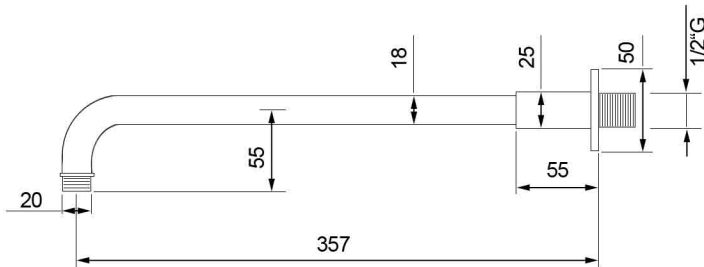

300mm

200mm

Wall mounted arm

Ceiling mounted arm

AVAILABLE FINISHES

Brushed brass (lacquered)		Chrome		Brushed nickel	
Brushed brass (natural)		Brushed chrome		Polished gold	
Polished copper		Polished nickel		Rose gold	