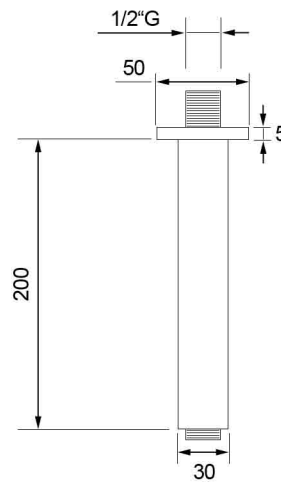

300mm

200mm

Wall mounted arm

Ceiling mounted arm

AVAILABLE FINISHES

Brushed brass (lacquered)		Chrome		Brushed nickel	
Brushed brass (natural)		Brushed chrome		Polished gold	
Polished copper		Polished nickel		Rose gold	