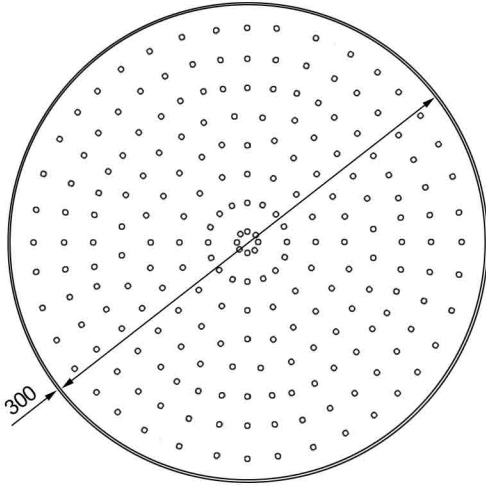

300mm

200mm

Wall mounted arm

Ceiling mounted arm

AVAILABLE FINISHES

Brushed brass (lacquered)		Chrome		Brushed nickel	
Brushed brass (natural)		Brushed chrome		Polished gold	
Polished copper		Polished nickel		Rose gold	