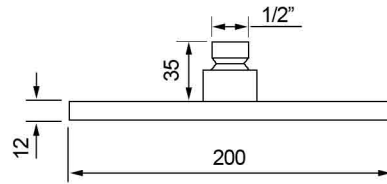

300mm

200mm

Wall mounted arm

Ceiling mounted arm

AVAILABLE FINISHES

Brushed brass (lacquered)		Chrome		Brushed nickel	
Brushed brass (natural)		Brushed chrome		Polished gold	
Polished copper		Polished nickel		Rose gold	