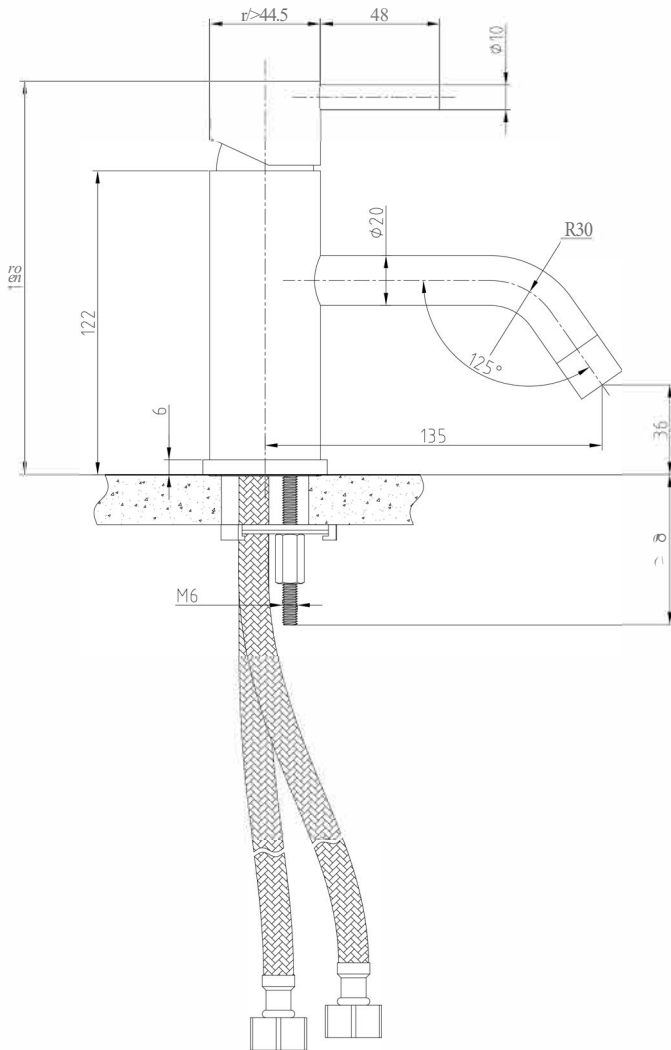

TECHNICAL DATA SHEET

LIVINGHOUSE.CO.UK

LIVINGHOUSE.CO.UK

TEL: 01722 415000

EMAIL: SALES@LIVINGHOUSE.CO.UK

Product range: NOA

Product code: 49A

Min Pressure:
MP 0.5

Approvals:
WRAS

Connections:
G 1/2"

Warranty:
15 Years (5 on cartridges)

Flow Rate

0.5Bar: 11.8L/min

1Bar: 6.6L/min

2Bar: 9.3L/min

3Bar: 11.1L/min