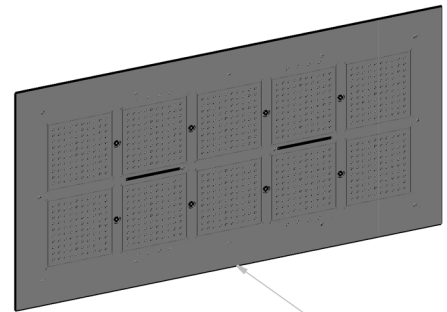

XXL CEILING MOUNTED SHOWER HEAD (75X)

DIMENSIONS IN MM

IN CASE OF SATIN VERSION, FINISH PARALLEL TO THIS SIDE