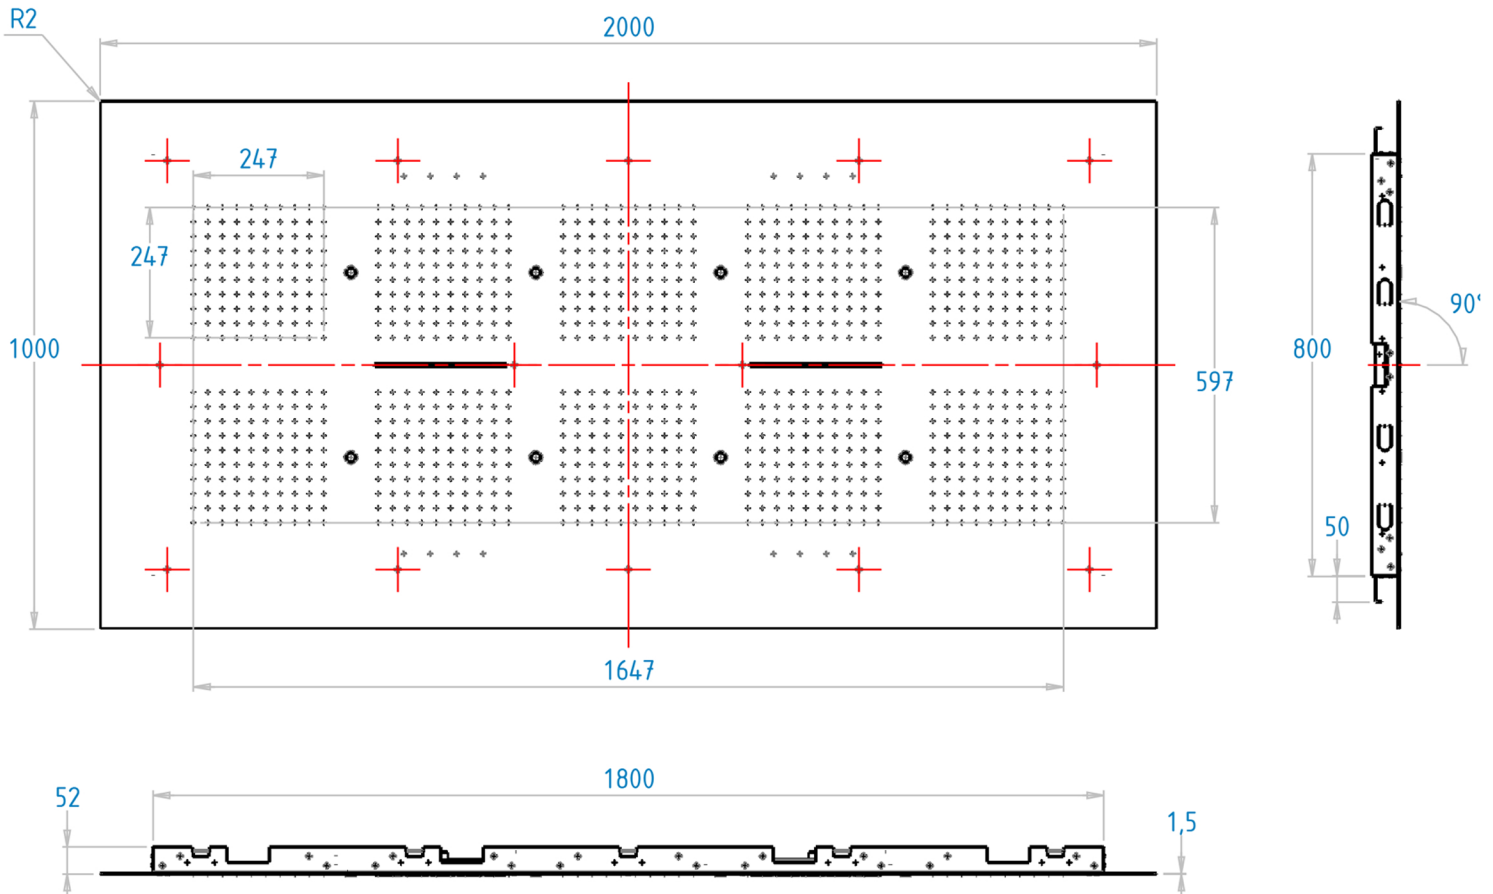

XXL CEILING MOUNTED SHOWER HEAD (75X)

DIMENSIONS IN MM

IN CASE OF SATIN VERSION, FINISH PARALLEL TO THIS SIDE