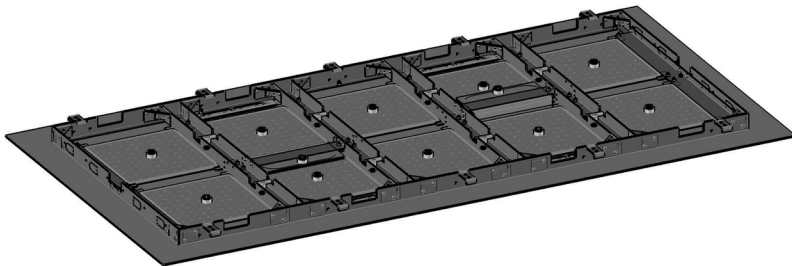

XXL CEILING MOUNTED SHOWER HEAD (75X)

DIMENSIONS IN MM

IN CASE OF SATIN VERSION, FINISH PARALLEL TO THIS SIDE