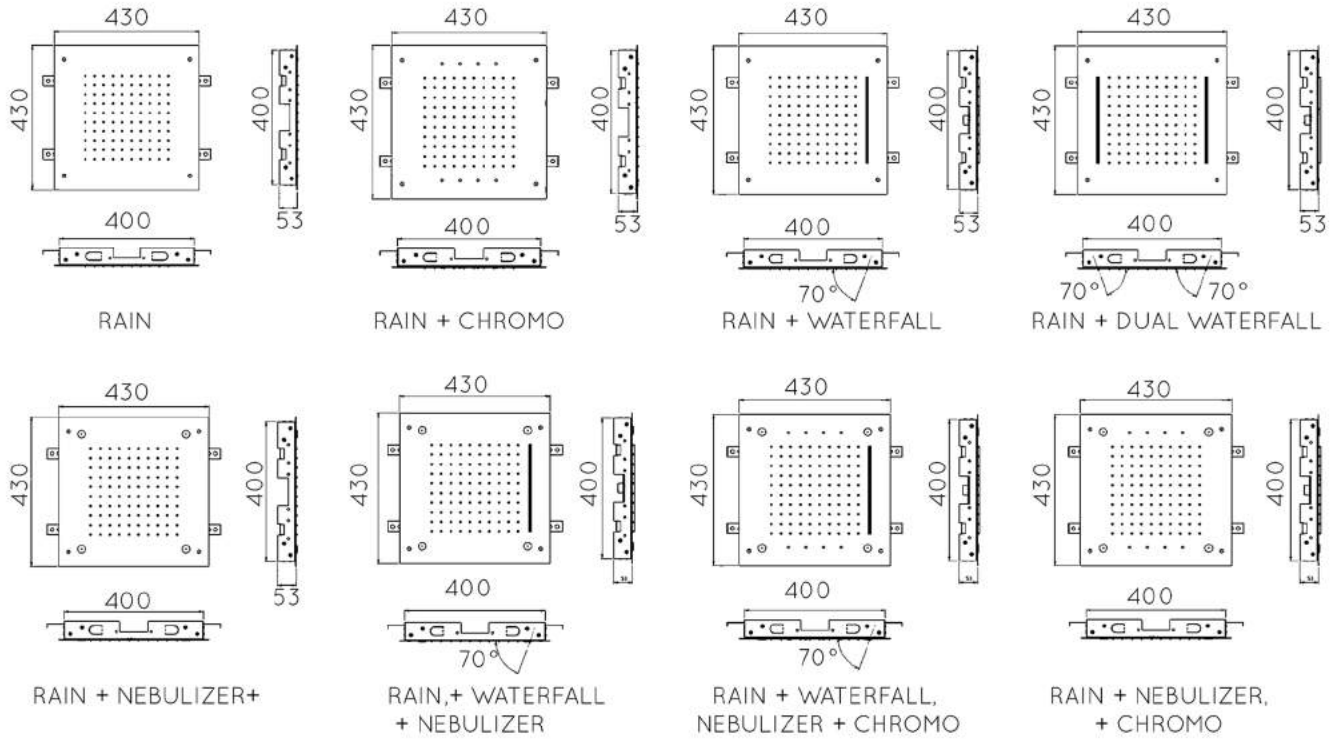

# QUADRO MULTIFUNCTION (75Q)

↑ 430 X 430MM ↑

↓ 500 X 500MM ↓