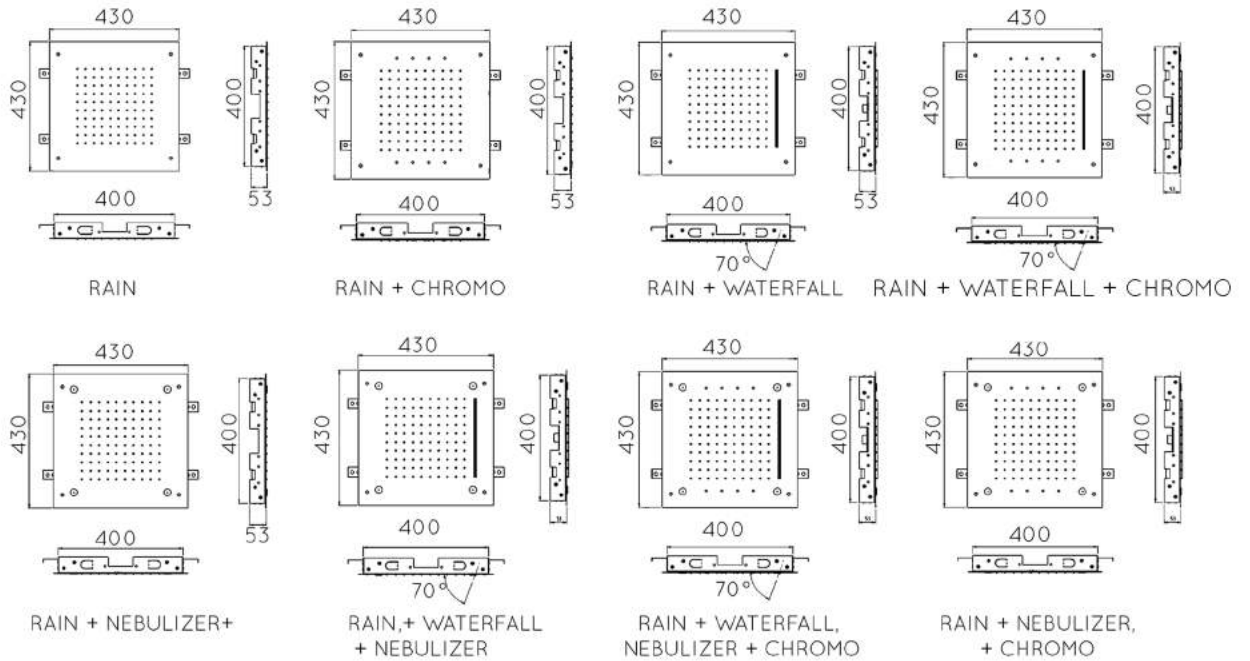

QUADRO MULTIFUNCTION (75Q)

↑ 430 X 430MM ↑
 ↓ 500 X 500MM ↓