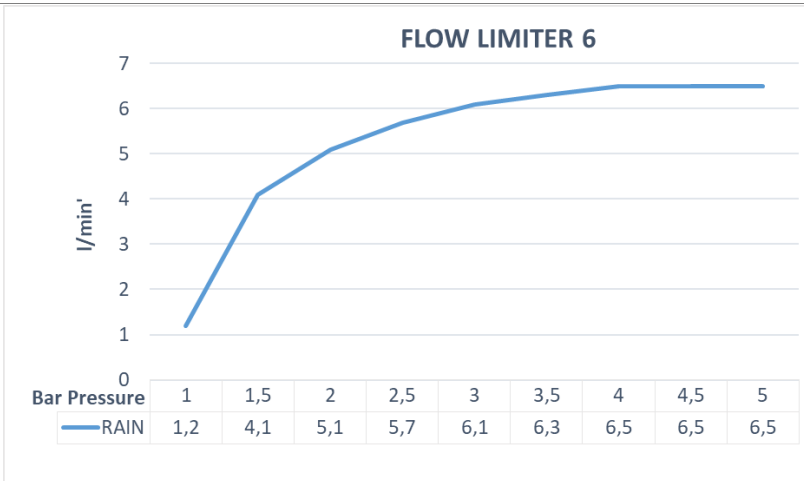

The reported data cannot be considered binding. Livinghouse reserves the right to make technical and aesthetic changes without prior notice.