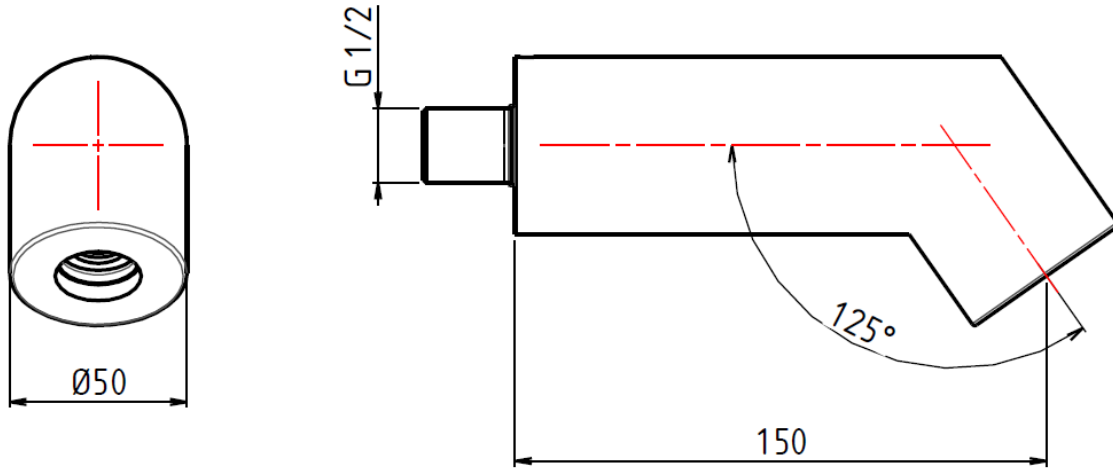

# MITRE TUBE SHOWER HEAD (75MT)

### PHOTO

DESCRIPTION: Mitre Tube wall-mounted L-shaped shower head ø50 with rain anti-limescale aerator

QUANTITY OF NOZZLES	NOZZLES COLOUR	FLOW LIMITER
/	/	6 L/MIN'

MAINTENANCE TIPS:  
FOLLOW THE ATTACHED INSTRUCTIONS

### PRODUCT PACKAGING

- Transparent PLT bag, brown box, gasket and flow limiter with filter, standard label.

WEIGHT SINGLE BOX: Kg 1.0

DIMENSIONS SINGLE BOX: 220X105XH60 mm

The reported data cannot be considered binding. Livinghouse reserves the right to make technical and aesthetic changes without prior notice.