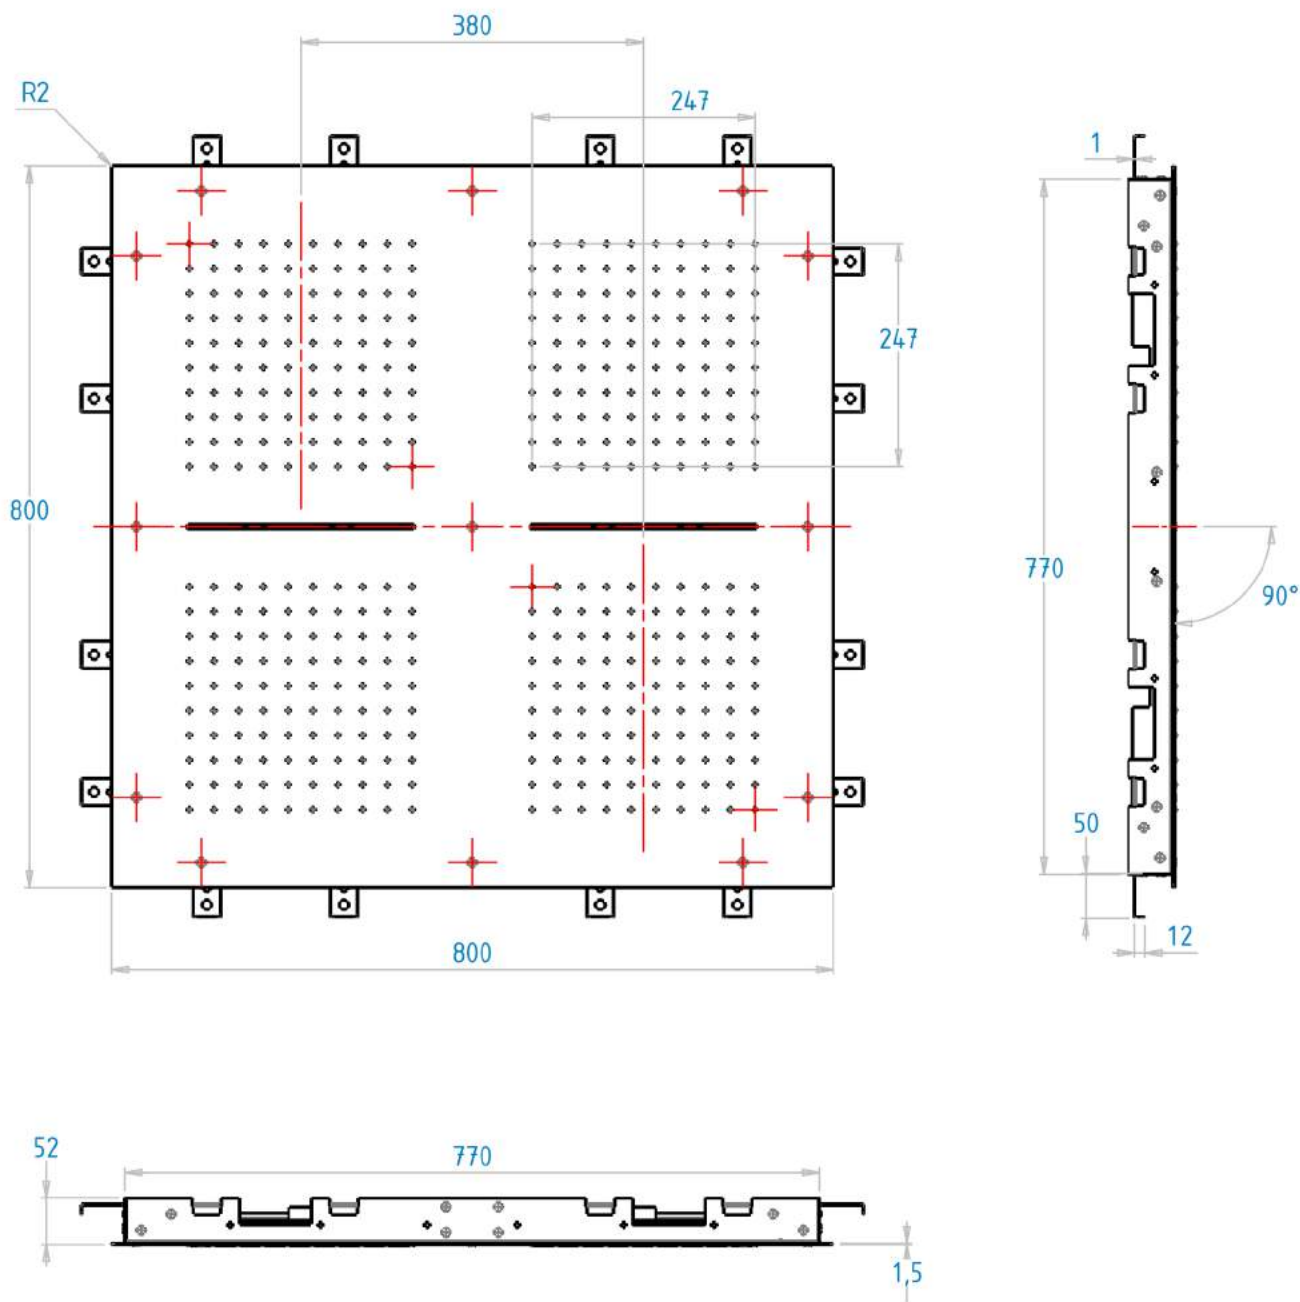

GRANDE MULTIFUNCTION SHOWER HEAD (75V)

RAINFALL ONLY
DIMENSIONS IN MM

GRANDE MULTIFUNCTION SHOWER HEAD (75V)

RAINFALL + WATERFALL
DIMENSIONS IN MM

GRANDE MULTIFUNCTION SHOWER HEAD (75V)

RAINFALL + WATERFALL + CHROMOTHERAPY
DIMENSIONS IN MM

GRANDE MULTIFUNCTION SHOWER HEAD (75V)

RAINFALL + WATERFALL + CHROMOTHERAPY + MIST
DIMENSIONS IN MM