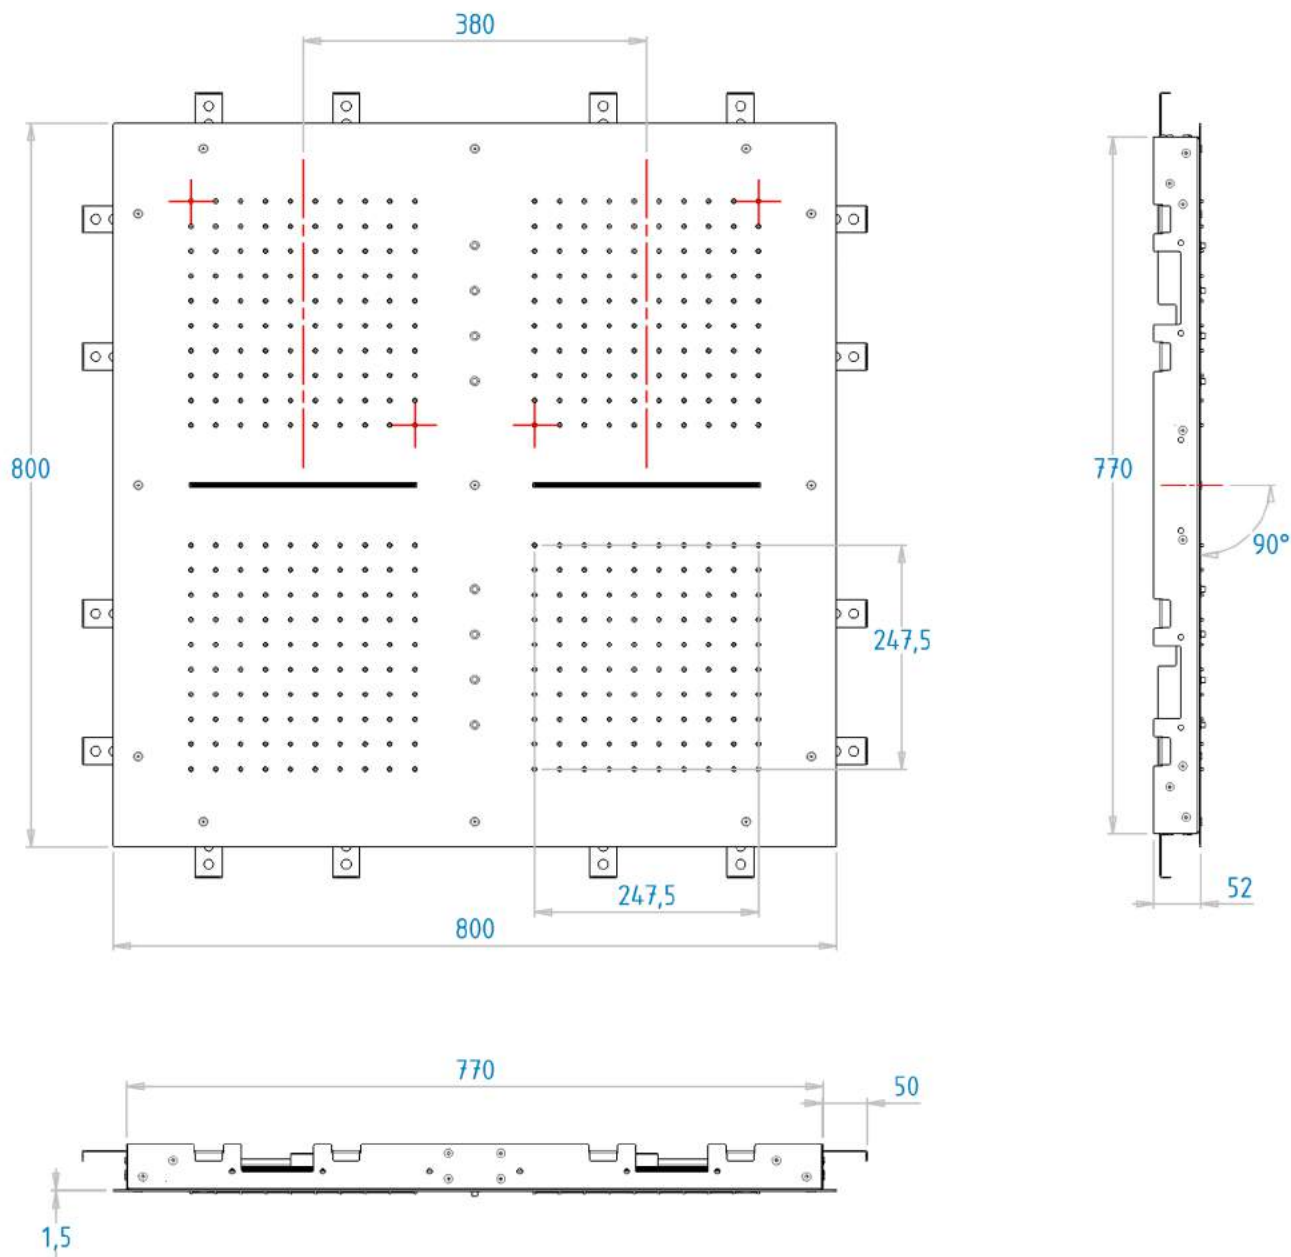

GRANDE MULTIFUNCTION SHOWER HEAD (75V)

RAINFALL ONLY
DIMENSIONS IN MM

GRANDE MULTIFUNCTION SHOWER HEAD (75V)

RAINFALL + WATERFALL
DIMENSIONS IN MM

GRANDE MULTIFUNCTION SHOWER HEAD (75V)

RAINFALL + WATERFALL + CHROMOTHERAPY
DIMENSIONS IN MM

GRANDE MULTIFUNCTION SHOWER HEAD (75V)

RAINFALL + WATERFALL + CHROMOTHERAPY + MIST
DIMENSIONS IN MM