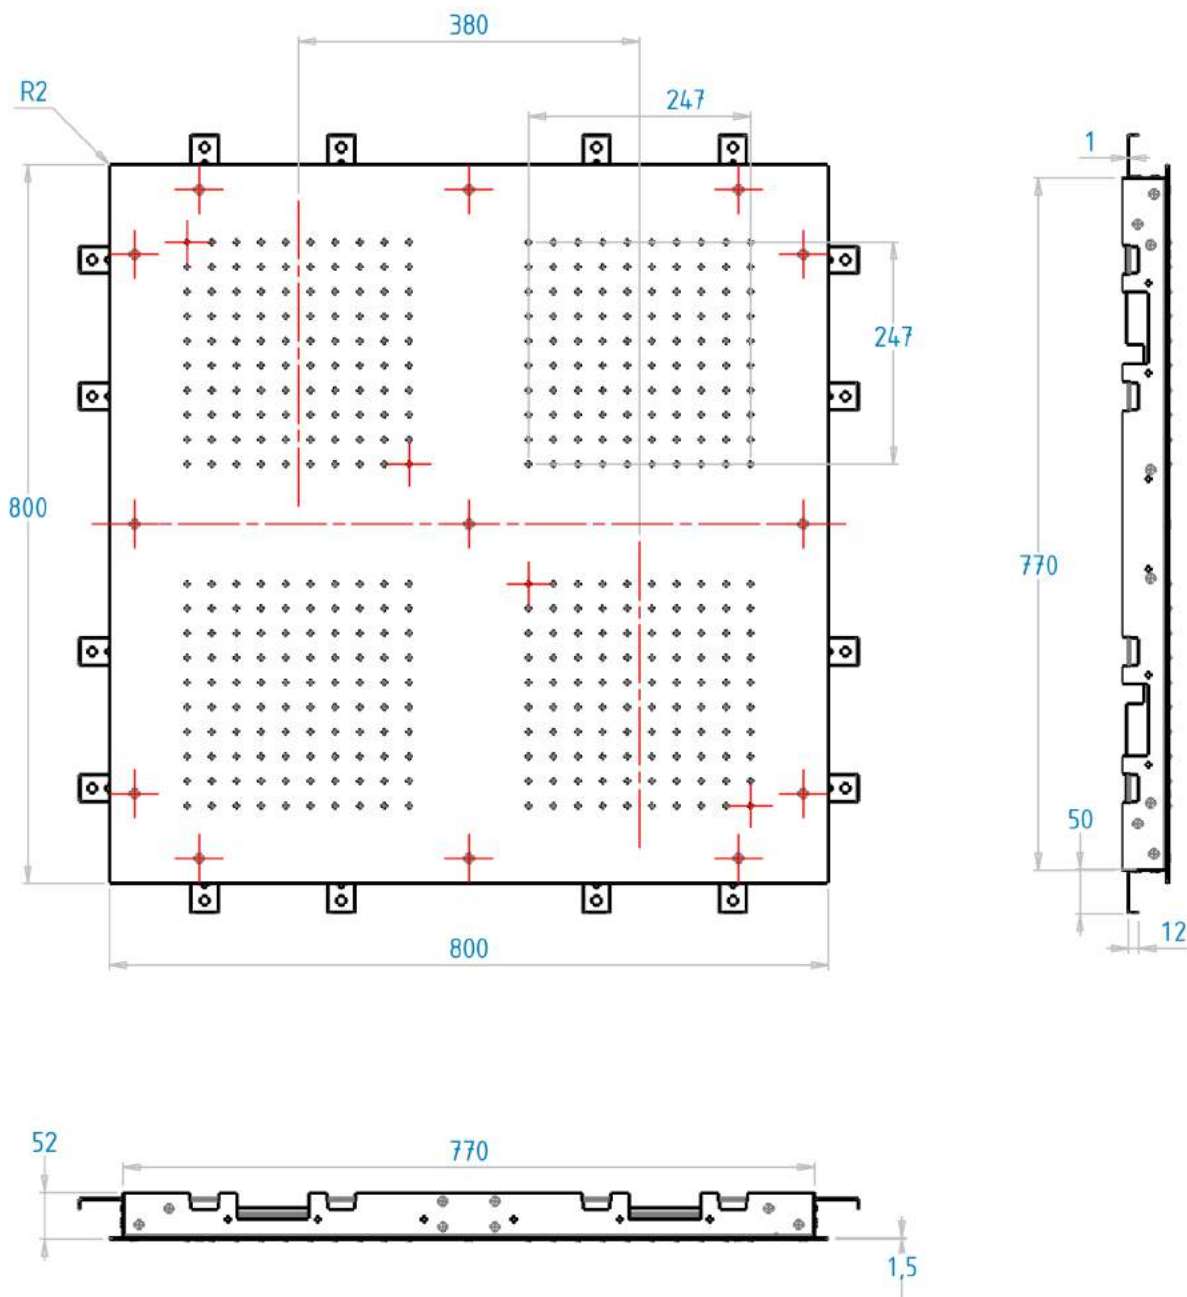

GRANDE MULTIFUNCTION SHOWER HEAD (75V)

RAINFALL ONLY
DIMENSIONS IN MM

GRANDE MULTIFUNCTION SHOWER HEAD (75V)

RAINFALL + WATERFALL
DIMENSIONS IN MM

GRANDE MULTIFUNCTION SHOWER HEAD (75V)

RAINFALL + WATERFALL + CHROMOTHERAPY
DIMENSIONS IN MM

GRANDE MULTIFUNCTION SHOWER HEAD (75V)

RAINFALL + WATERFALL + CHROMOTHERAPY + MIST
DIMENSIONS IN MM