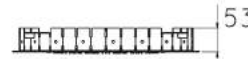

CIRCULO MULTIFUNCTION LED SHOWER HEAD (75R)

RAIN

RAIN + CHROMO

RAIN + NEBULIZER

RAIN + NEBULIZER,
+ CHROMO

↑ 420 X 420MM ↑

↓ 550 X 550MM ↓

RAIN