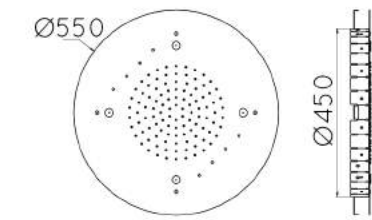

CIRCULO MULTIFUNCTION LED SHOWER HEAD (75R)

↑ 420 X 420MM ↑

↓ 550 X 550MM ↓