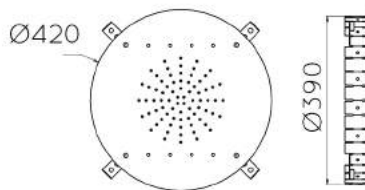

CIRCULO MULTIFUNCTION LED SHOWER HEAD (75R)

RAIN

RAIN + CHROMO

RAIN + NEBULIZER

RAIN + NEBULIZER,
+ CHROMO

↑ 420 X 420MM ↑

↓ 550 X 550MM ↓

RAIN