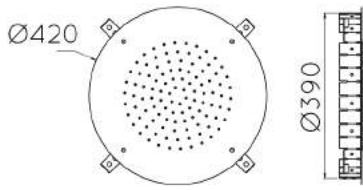

CIRCULO MULTIFUNCTION LED SHOWER HEAD (75R)

RAIN

RAIN + CHROMO

RAIN + NEBULIZER

RAIN + NEBULIZER,
+ CHROMO

↑ 420 X 420MM ↑

↓ 550 X 550MM ↓

RAIN