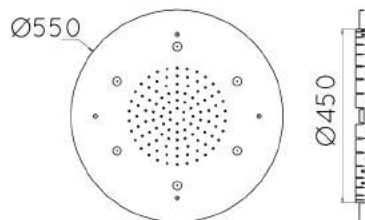

CIRCULO MULTIFUNCTION LED SHOWER HEAD (75R)

↑ 420 X 420MM ↑

↓ 550 X 550MM ↓