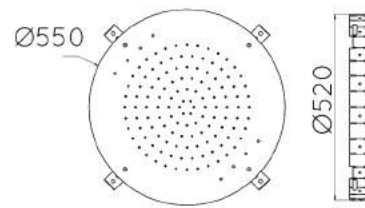

CIRCULO MULTIFUNCTION LED SHOWER HEAD (75R)

RAIN

RAIN + CHROMO

RAIN + NEBULIZER

RAIN + NEBULIZER,
+ CHROMO

↑ 420 X 420MM ↑

↓ 550 X 550MM ↓

RAIN