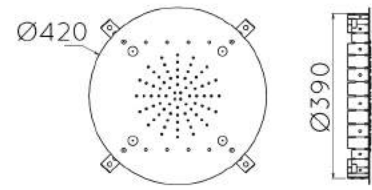

CIRCULO MULTIFUNCTION LED SHOWER HEAD (75R)

RAIN

RAIN + CHROMO

RAIN + NEBULIZER

RAIN + NEBULIZER,
+ CHROMO

↑ 420 X 420MM ↑

↓ 550 X 550MM ↓

RAIN