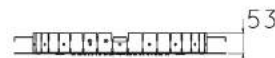

RAIN + NEBULIZER