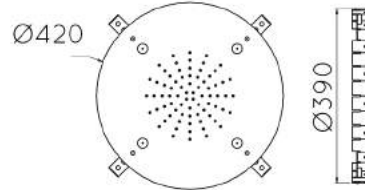

CIRCULO MULTIFUNCTION LED SHOWER HEAD (75R)

RAIN

RAIN + CHROMO

RAIN + NEBULIZER

RAIN + NEBULIZER,
+ CHROMO

↑ 420 X 420MM ↑

↓ 550 X 550MM ↓

RAIN