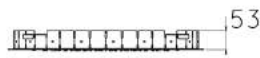

CIRCULO MULTIFUNCTION LED SHOWER HEAD (75R)

RAIN

RAIN + CHROMO

RAIN + NEBULIZER

RAIN + NEBULIZER,
+ CHROMO

↑ 420 X 420MM ↑

↓ 550 X 550MM ↓

RAIN