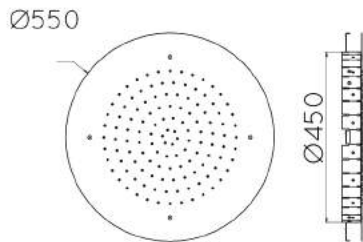

CIRCULO MULTIFUNCTION LED SHOWER HEAD (75R)

RAIN

RAIN + CHROMO

RAIN + NEBULIZER

RAIN + NEBULIZER,
+ CHROMO

↑ 420 X 420MM ↑

↓ 550 X 550MM ↓

RAIN