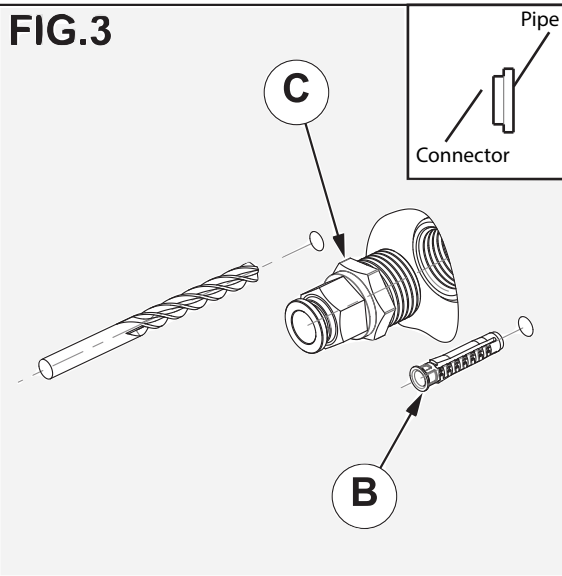

FIG.3

3- Drill on the previously marked points with a 10mm bit
4 - Insert the dowels into the holes (B)
5 - screw the connector (C) onto the system