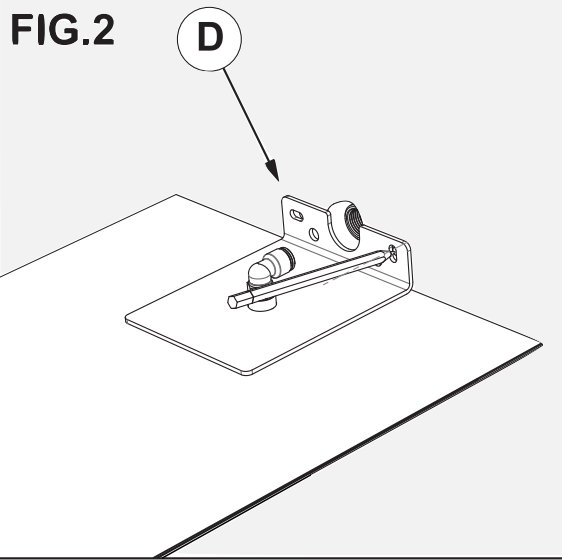

CASCADE STAINLESS WATERFALL SHOWER HEAD

LIVINGHOUSE.CO.UK

TEL: 01722 415000

EMAIL: SALES@LIVINGHOUSE.CO.UK

ATTENTION: PLEASE READ BEFORE CONTINUING.

This shower head is made of stainless steel, a material that does not release trace of chromium or zinc in water. It is also well known for longevity and for its surface, that remains unchanged in time.

Faucets and plumbing must be inspected and rinsed according to normative before connecting the product to the plumbing system. Always install the supplied filter gasket between the waterfall and the hydraulic system. We also recommend a filter installed upstream of the system to avoid impurities that could irreparably damage the product.

This waterfall can be damaged by the "water hammer" effect, that occurs when the flow of water inside a pipe outburst into the waterfall connector.

FIG.2

2- Place the waterfall (D) onto the wall, check that the water pipe is in the middle of the bracket and then mark the dowels positions.

FIG.1

1- Remove the protective shell (A)

FIG.5

8 - Place the protective shall (A) back

version in satin,
finish parallel to
this side

FLOW RATES

Autore:		Codice Cliente:		Materiale:	-	Peso:	-	Finitura superficiale:	-									
Scala:	2 : 5	Foglio:	A3	Descrizione:						Cascata "Slide" Quadra								
Data Creazione:	27/02/2017	N° Revisione:	A	Tolleranze secondo UNI - EN 22768														
		Data:	11/04/2019	Dimensioni lineari / ISO 2768-F							Dimensioni angolari / ISO 2768-F							
Rugosità:	3,2	Smussi non quotati:	0,3x45°	Raggi non quotati:	0,3mm	0	>3	>6	>30	>120	>400	>1000	>2000	0	>10	>50	>120	>400
		Formato:	A3	-3	-6	-30	-120	-400	-1000	-2000	-4000	-10	-50	-120	-400	-		
				+/-0,05	+/-0,05	+/-0,1	+/-0,15	+/-0,2	+/-0,3	+/-0,5	-	+/-1°	+/-0° 30'	+/-0° 20'	+/-0° 10'	+/-0° 5'		