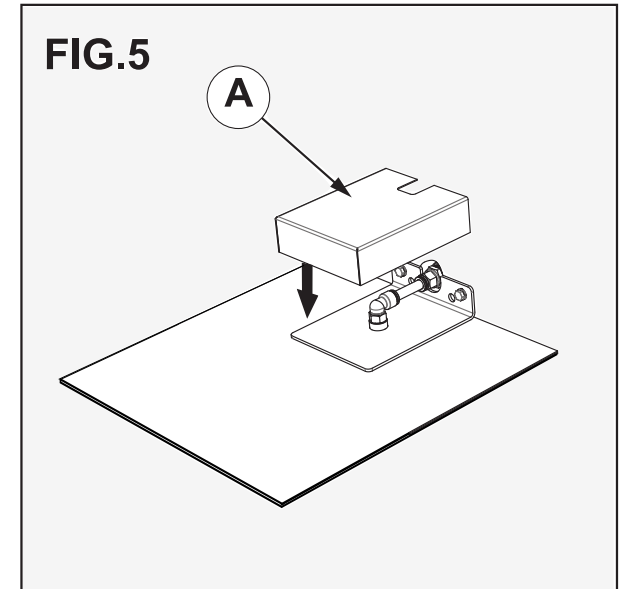

This waterfall can be damaged by the "water hammer" effect, that occurs when the flow of water inside a pipe outburst into the waterfall connector.

FIG.2

2- Place the waterfall (D) onto the wall, check that the water pipe is in the middle of the bracket and then mark the dowels positions.

FIG.3

3- Drill on the previously marked points with a 10mm bit
4 - Insert the dowels into the holes (B)
5 - screw the connector (C) onto the system

FIG.4

6 - Insert the hose (F) into the connector (G)
7 - place the waterfall onto the wall and tighten the screws (E) in the dowels

FIG.1

1- Remove the protective shell (A)

FIG.5

8 - Place the protective shall (A) back

version in satin,
finish parallel to
this side

FLOW RATES

Autore:		Codice Cliente:		Materiale:	-	Peso:	-	Finitura superficiale:	-									
Scala:	2 : 5	Foglio:	A3	Descrizione:						Cascata "Slide" Quadra								
Data Creazione:	27/02/2017	N° Revisione:	A	Tolleranze secondo UNI - EN 22768														
		Data:	11/04/2019	Dimensioni lineari / ISO 2768-F							Dimensioni angolari / ISO 2768-F							
Rugosità:	3,2	Smussi non quotati:	0,3x45°	Raggi non quotati:	0,3mm	0	>3	>6	>30	>120	>400	>1000	>2000	0	>10	>50	>120	>400
		Formato:	A3	-3	-6	-30	-120	-400	-1000	-2000	-4000	-10	-50	-120	-400	-		
				+/-0,05	+/-0,05	+/-0,1	+/-0,15	+/-0,2	+/-0,3	+/-0,5	-	+/-1°	+/-0° 30'	+/-0° 20'	+/-0° 10'	+/-0° 5'		