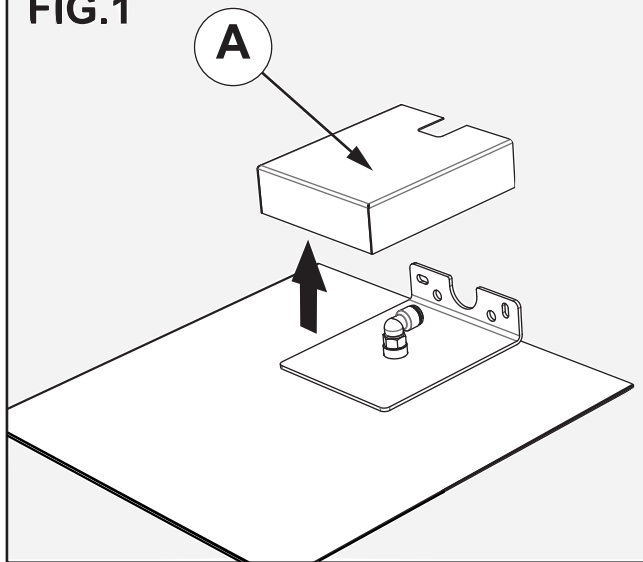

This waterfall can be damaged by the "water hammer" effect, that occurs when the flow of water inside a pipe outburst into the waterfall connector.

FIG.2

2- Place the waterfall (D) onto the wall, check that the water pipe is in the middle of the bracket and then mark the dowels positions.

FIG.3

3- Drill on the previously marked points with a 10mm bit
4 - Insert the dowels into the holes (B)
5 - screw the connector (C) onto the system

FIG.4

6 - Insert the hose (F) into the connector (G)
7 - place the waterfall onto the wall and tighten the screws (E) in the dowels

FIG.1

1- Remove the protective shell (A)

FIG.5

8 - Place the protective shall (A) back

version in satin,
finish parallel to
this side

FLOW RATES

Autore:		Codice Cliente:		Materiale:	-	Peso:	-	Finitura superficiale:	-									
Scala:	2 : 5	Foglio:	A3	Descrizione:						Cascata "Slide" Quadra								
Data Creazione:	27/02/2017	N° Revisione:	A	Tolleranze secondo UNI - EN 22768														
		Data:	11/04/2019	Dimensioni lineari / ISO 2768-F							Dimensioni angolari / ISO 2768-F							
Rugosità:	3,2	Smussi non quotati:	0,3x45°	Raggi non quotati:	0,3mm	0	>3	>6	>30	>120	>400	>1000	>2000	0	>10	>50	>120	>400
		Formato:	A3	-3	-6	-30	-120	-400	-1000	-2000	-4000	-10	-50	-120	-400	-		
				+/-0,05	+/-0,05	+/-0,1	+/-0,15	+/-0,2	+/-0,3	+/-0,5	-	+/-1°	+/-0° 30'	+/-0° 20'	+/-0° 10'	+/-0° 5'		