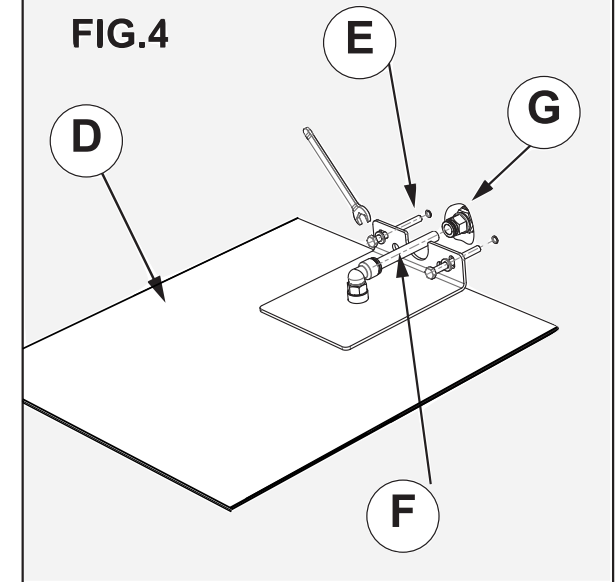

Faucets and plumbing must be inspected and rinsed according to normative before connecting the product to the plumbing system. Always install the supplied filter gasket between the waterfall and the hydraulic system. We also recommend a filter installed upstream of the system to avoid impurities that could irreparably damage the product.

This waterfall can be damaged by the "water hammer" effect, that occurs when the flow of water inside a pipe outburst into the waterfall connector.

FIG.2

2- Place the waterfall (D) onto the wall, check that the water pipe is in the middle of the bracket and then mark the dowels positions.

FIG.3

3- Drill on the previously marked points with a 10mm bit
4 - Insert the dowels into the holes (B)
5 - screw the connector (C) onto the system

FIG.4

6 - Insert the hose (F) into the connector (G)
7 - place the waterfall onto the wall and tighten the screws (E) in the dowels

FIG.1

1- Remove the protective shell (A)

FIG.5

8 - Place the protective shall (A) back

version in satin,
finish parallel to
this side

FLOW RATES

Autore:		Codice Cliente:		Materiale:	-	Peso:	-	Finitura superficiale:	-									
Scala:	2 : 5	Foglio:	A3	Descrizione:						Cascata "Slide" Quadra								
Data Creazione:	27/02/2017	N° Revisione:	A	Tolleranze secondo UNI - EN 22768														
		Data:	11/04/2019	Dimensioni lineari / ISO 2768-F							Dimensioni angolari / ISO 2768-F							
Rugosità:	3,2	Smussi non quotati:	0,3x45°	Raggi non quotati:	0,3mm	0	>3	>6	>30	>120	>400	>1000	>2000	0	>10	>50	>120	>400
		Formato:	A3	-3	-6	-30	-120	-400	-1000	-2000	-4000	-10	-50	-120	-400	-		
				+/-0,05	+/-0,05	+/-0,1	+/-0,15	+/-0,2	+/-0,3	+/-0,5	-	+/-1°	+/-0° 30'	+/-0° 20'	+/-0° 10'	+/-0° 5'		