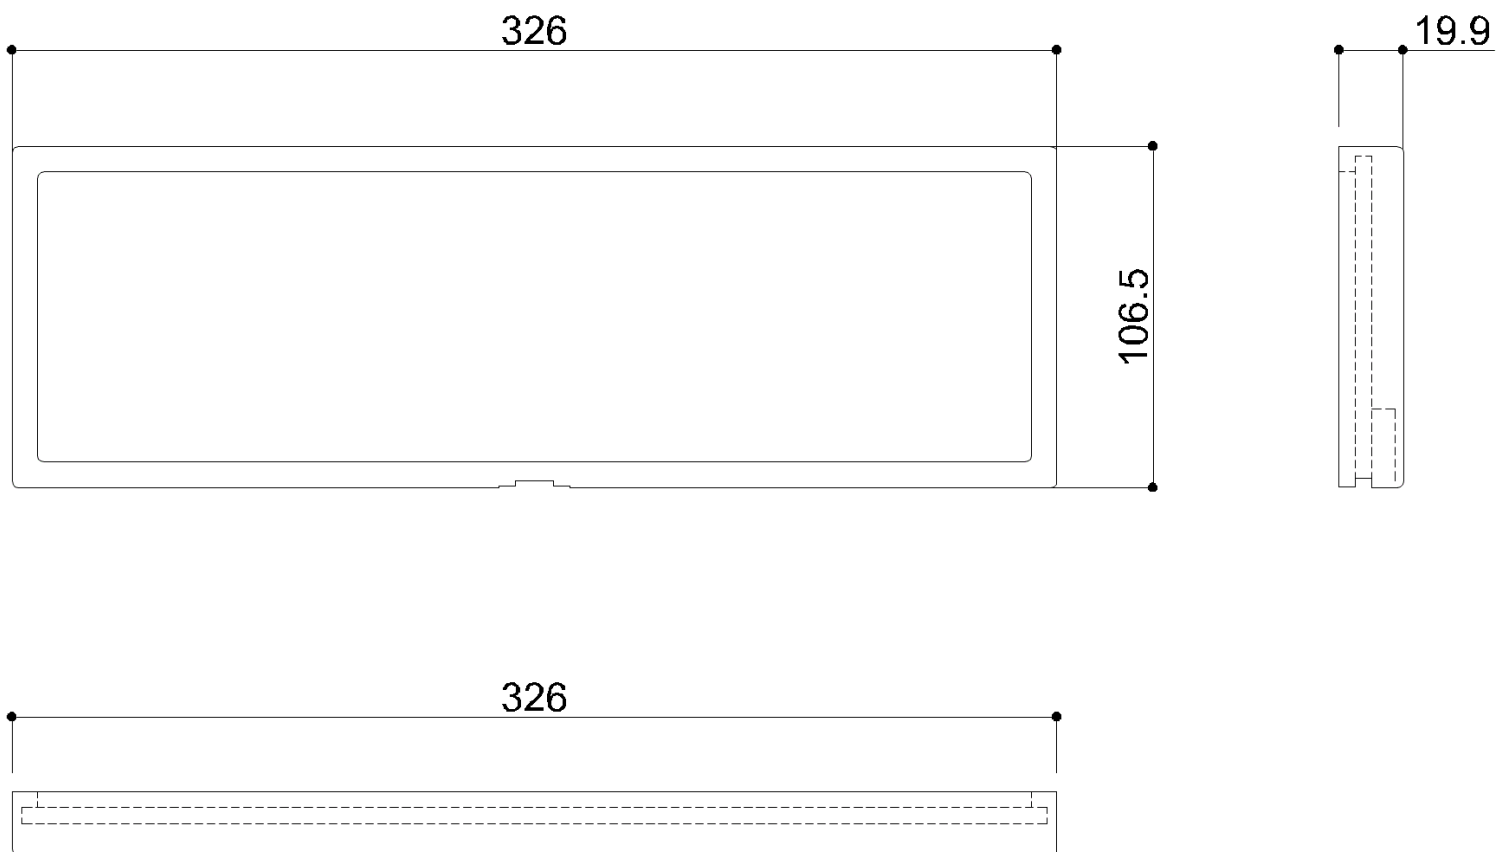

LIVINGHOUSE.CO.UK

Weight (kg.) 6,5

Removeable Colour Folding Shower Seat (82K)

Technical data sheet, base

Weight (kg.) 0,600

Removable seat plate cover

Technical data sheet, base

Peso (kg.)

Wall fixing plate for removable seat.
Made of aluminum and equipped with an
eccentric to lock the armrest once inserted
into place.