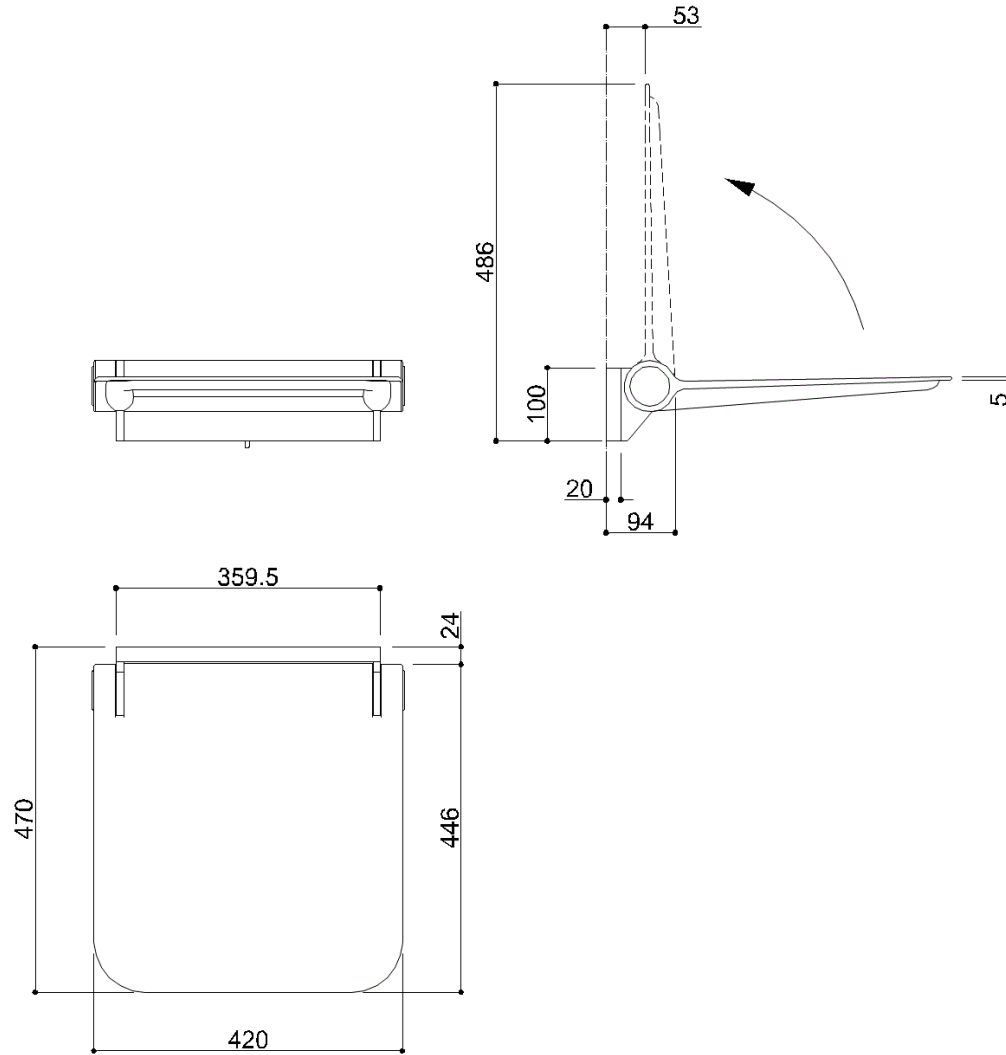

LIVINGHOUSE.CO.UK

Weight (kg.) 6,5

Removeable Colour Folding Shower Seat (82K)

Technical data sheet, base

Weight (kg.) 0,600

Removable seat plate cover

Technical data sheet, base

Peso (kg.)

Wall fixing plate for removable seat.
Made of aluminum and equipped with an
eccentric to lock the armrest once inserted
into place.