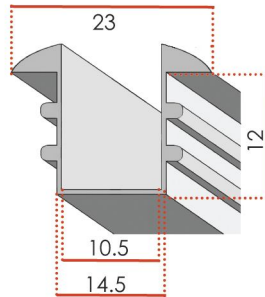

shower channels

recessed wall channel

recessed floor channel

surface channel
(same channel used on floor and wall)

recessed channels are designed to recess into walls and floors, thus providing ample support for the glass but with a minimalist finish. The curved lip allows for a tidy and professional finish, hiding the edge of the tiles or wall.

surface channels are designed to be fitted on top of tiles. The 20mm profiles provide maximum support with a clean and stylish finish.

constructed from polished aluminium

can be fitted using silicone or screws

supplied with a rubber gasket to be fitted inside channelling to protect glass