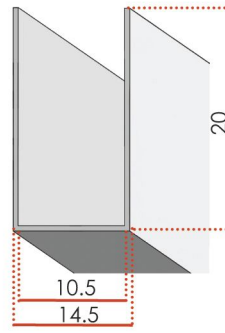

shower channels

recessed wall channel

recessed floor channel

surface channel
(same channel used on floor and wall)

recessed channels are designed to recess into walls and floors, thus providing ample support for the glass but with a minimalist finish. The curved lip allows for a tidy and professional finish, hiding the edge of the tiles or wall.

surface channels are designed to be fitted on top of tiles. The 20mm profiles provide maximum support with a clean and stylish finish.

constructed from polished aluminium

can be fitted using silicone or screws