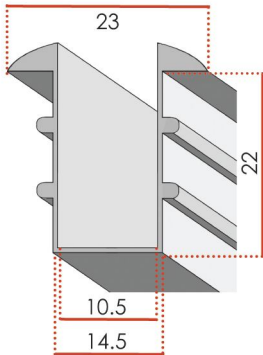

shower channels

recessed wall channel

recessed floor channel

surface channel
(same channel used on floor and wall)

recessed channels are designed to recess into walls and floors, thus providing ample support for the glass but with a minimalist finish. The curved lip allows for a tidy and professional finish, hiding the edge of the tiles or wall.

surface channels are designed to be fitted on top of tiles. The 20mm profiles provide maximum support with a clean and stylish finish.

constructed from polished aluminium

can be fitted using silicone or screws