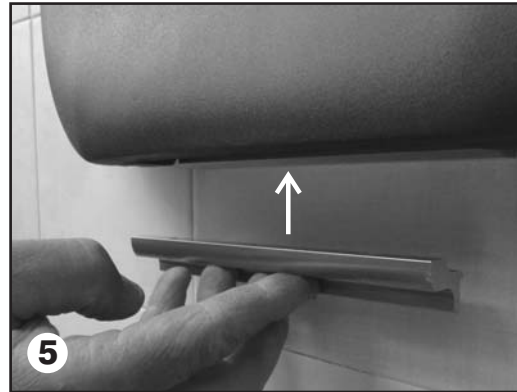

## MOON SHOWER SEAT (82M)

### WARNING

We recommend to check the condition of the wall before fixing the shower seat and choose suitable screws.

Clean with a soft cloth water and mild soap. Do not use abrasive brushes, liquid and solid cleansing agents containing abrasive substances, alcohol.