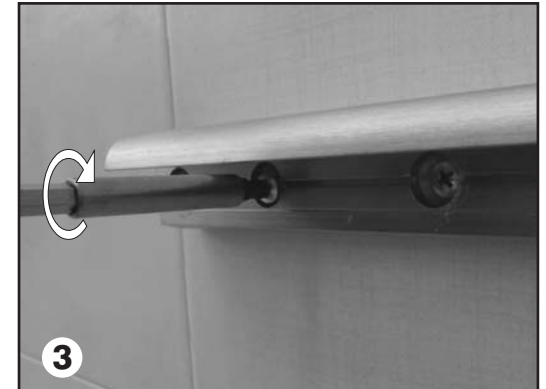

## MOON SHOWER SEAT (82M)

### WARNING

We recommend to check the condition of the wall before fixing the shower seat and choose suitable screws.

Clean with a soft cloth water and mild soap. Do not use abrasive brushes, liquid and solid cleansing agents containing abrasive substances, alcohol.