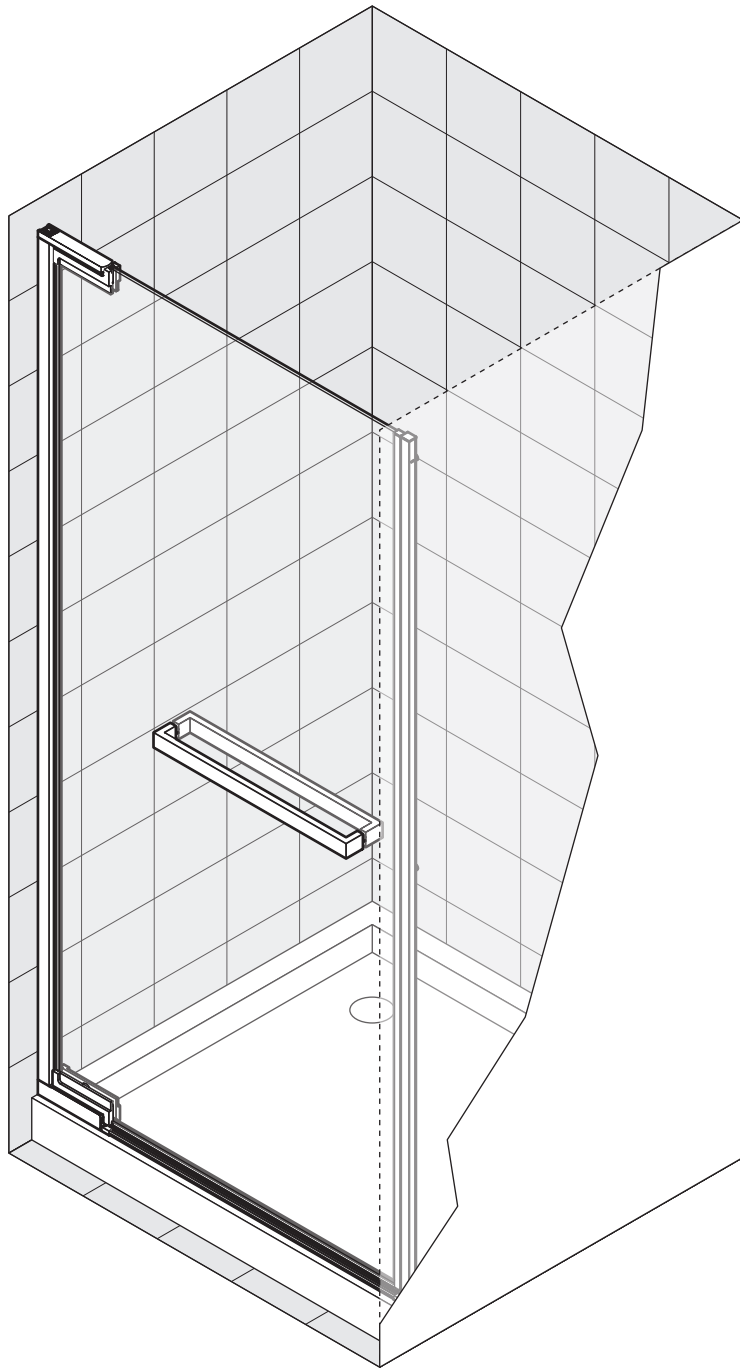

LUXE RECESSED SHOWER DOOR (72N)

LIVINGHOUSE.CO.UK

TEL: 01722 415000

EMAIL: SALES@LIVINGHOUSE.CO.UK

x1

x1

x1

x1