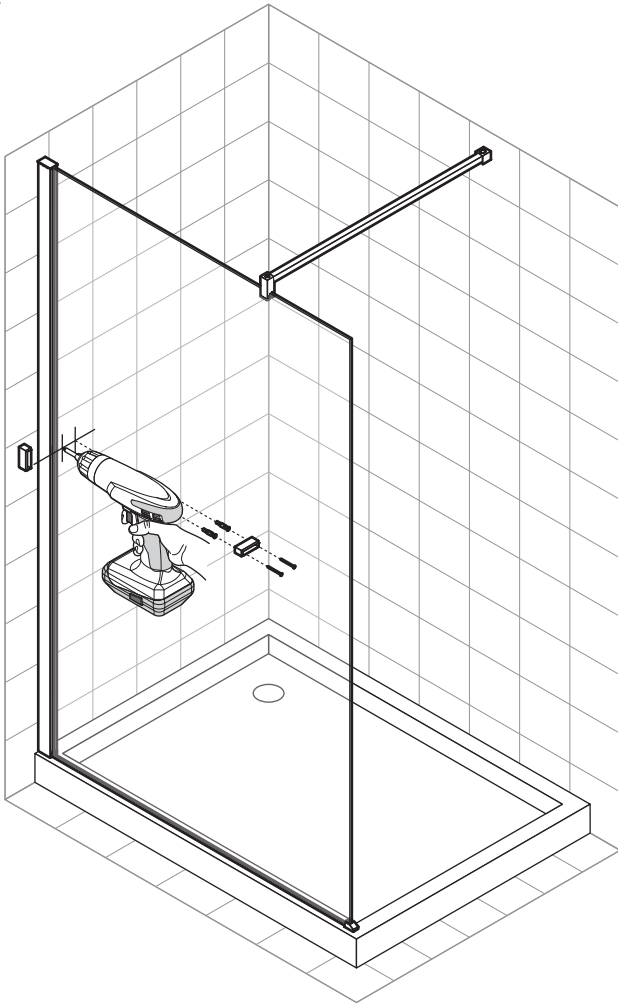

5

ø8 mm

FU8x50 x2

4,5x60 x2

6

5