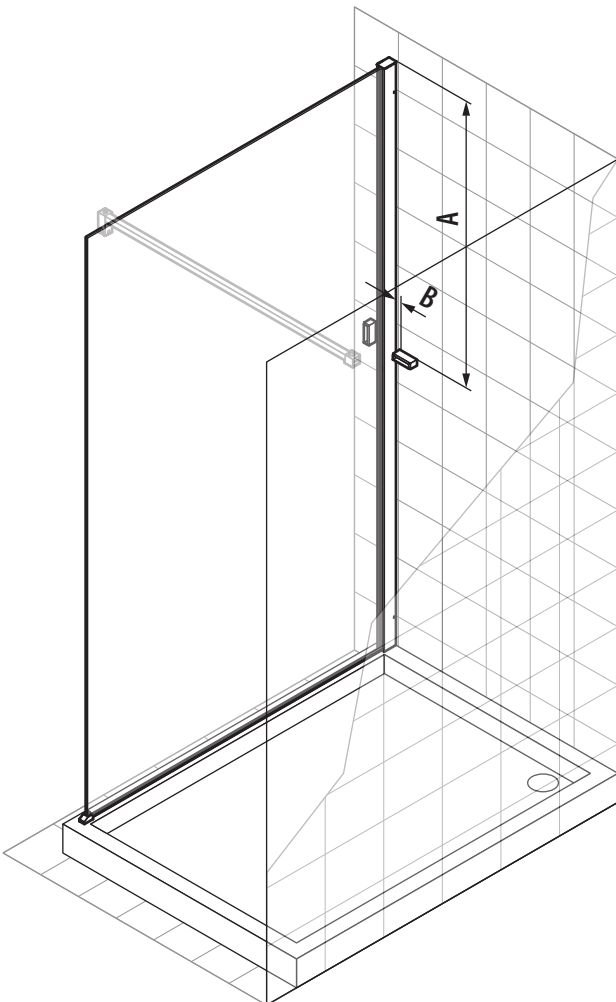

Designer Shower Screen with Shelf & Towel Bar (70P)

x1

x2

x1

x1

FU8x50 x4

3,5x38 x2

M4x35 x1

2

3

3

$\varnothing 8 \text{ mm}$

FU8x50 x2

4,5x60 x2

4

4