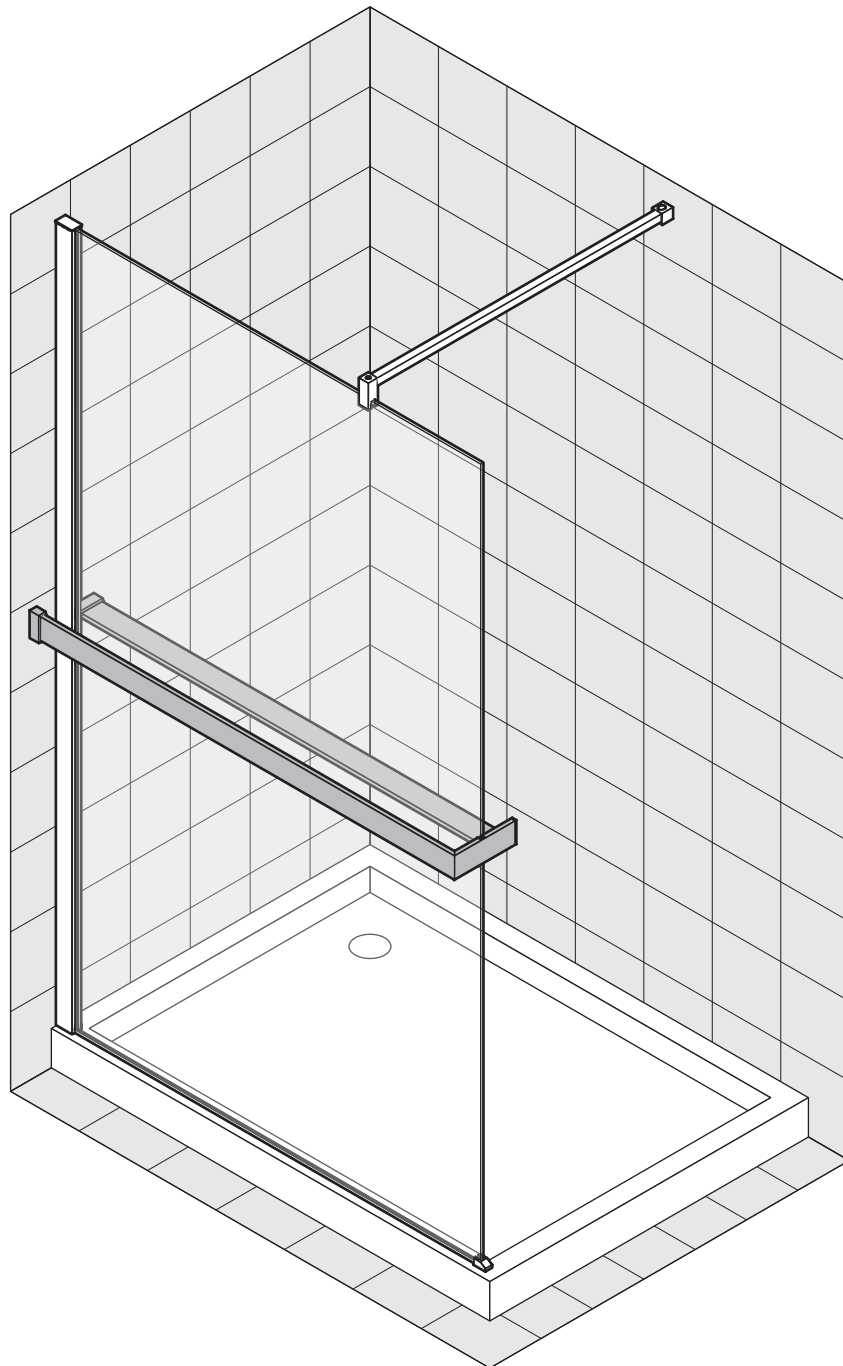

Designer Shower Screen with Shelf & Towel Bar (70P)

x1

x2

x1

x1

FU8x50 x4

3,5x38 x2

M4x35 x1