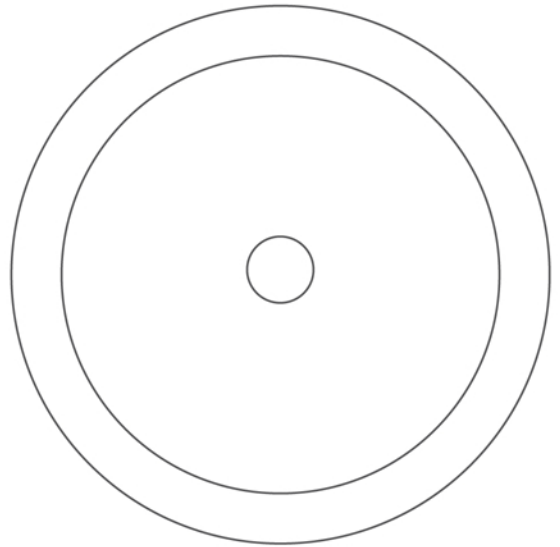

Article: *Alix Metal Basin*  
Category: *Countertop washbasin*  
Overflow: *No*  
Weight: *Kg 4,600*  
Hole Ø: *45 mm*

Description: *Round countertop washbasin with wide edge, produced in Alluminium.*

h 110

Ø 500