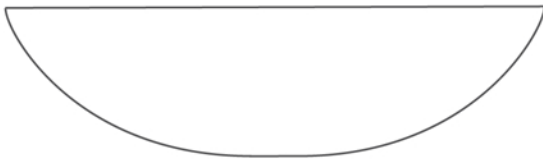

Article: *Alix Metal Basin*  
Category: *Countertop washbasin*  
Overflow: *No*  
Weight: *Kg 4,600*  
Hole Ø: *45 mm*

Description: *Round countertop washbasin with wide edge, produced in Alluminium.*

h 110

Ø 500