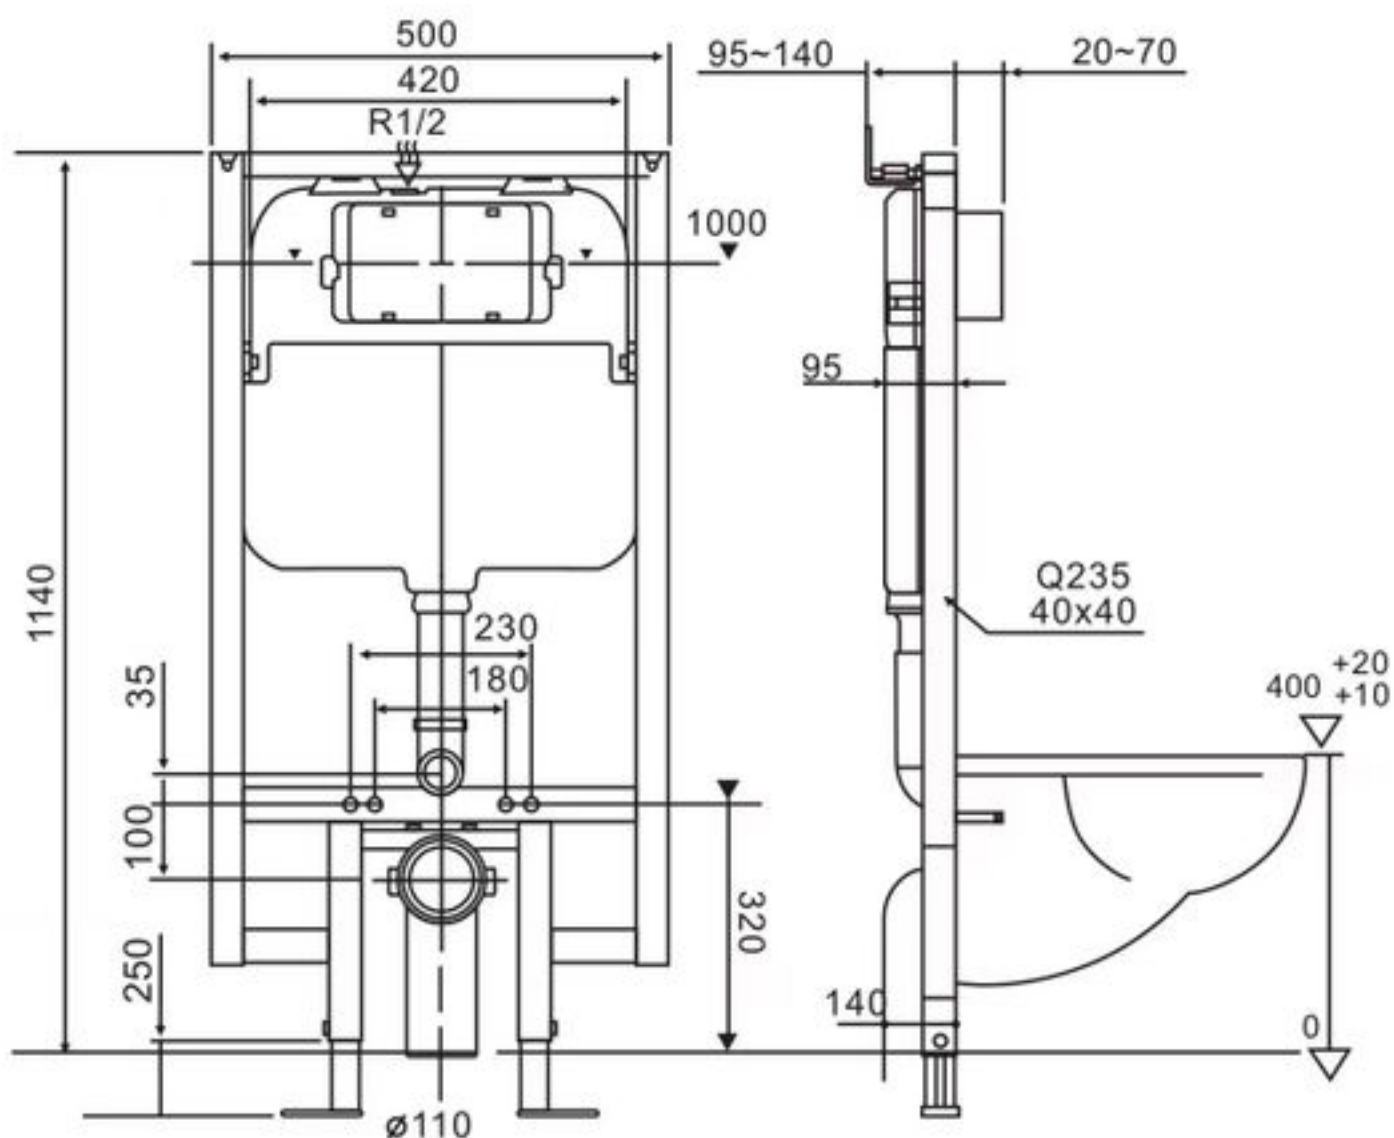

SMART CONCEALED CISTERN

LIVINGHOUSE.CO.UK

1140MM HEIGHT

800MM HEIGHT