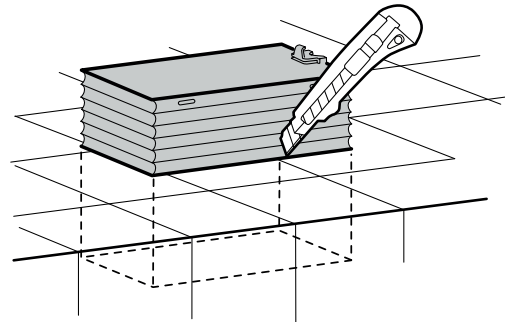

DOT TOILET FLUSH PLATE (54R)

PNEUMATIC

(dimensions in millimeters)

1

2

3

4

x2 