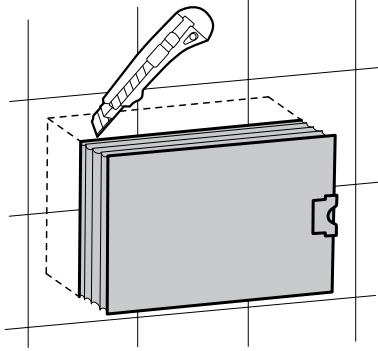

DOT TOILET FLUSH PLATE (54R)

PNEUMATIC

(dimensions in millimeters)

1

2

3

4

x2 