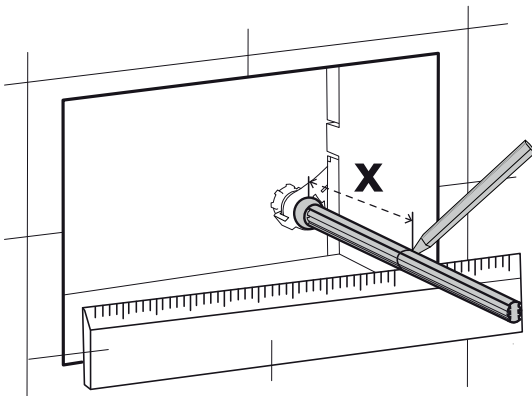

DOT TOILET FLUSH PLATE (54R)

PNEUMATIC

(dimensions in millimeters)

1

2

3

4

x2 