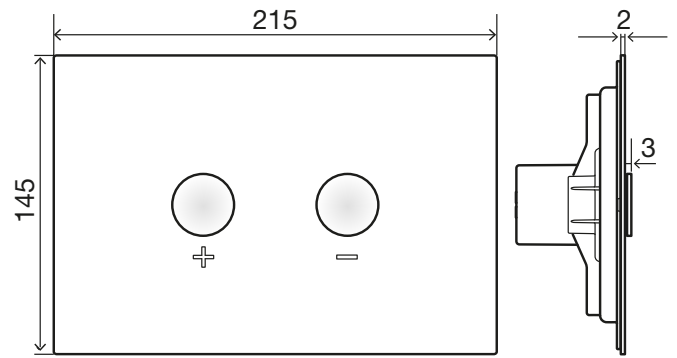

DOT TOILET FLUSH PLATE (54R)

PNEUMATIC

(dimensions in millimeters)

1

2

3

4

x2 