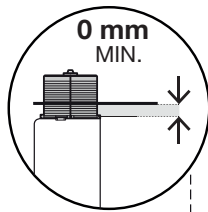

DOT TOILET FLUSH PLATE (54R)

PNEUMATIC

(dimensions in millimeters)

1

2

3

4

x2 