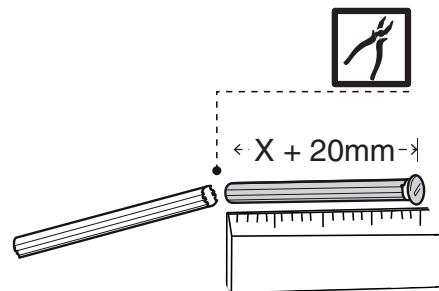

DOT TOILET FLUSH PLATE (54R)

PNEUMATIC

(dimensions in millimeters)

1

2

3

4

x2 