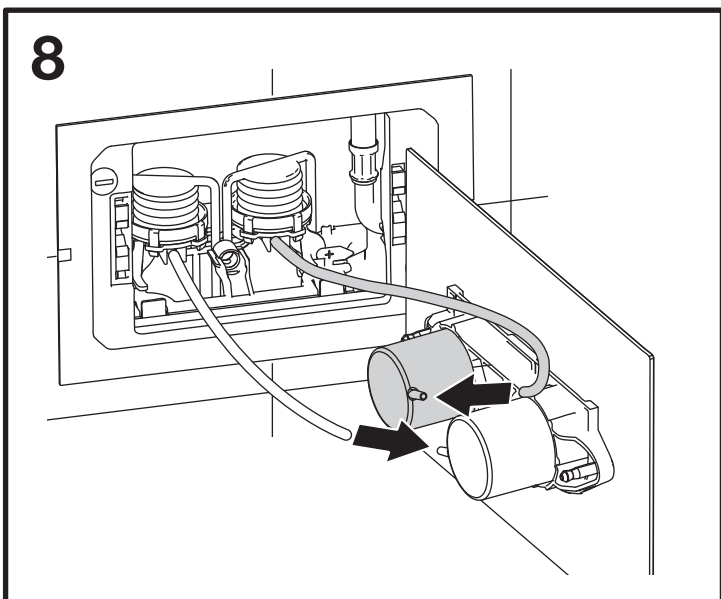

DOT TOILET FLUSH PLATE (54R)

PNEUMATIC

(dimensions in millimeters)

1

2

3

4

x2 