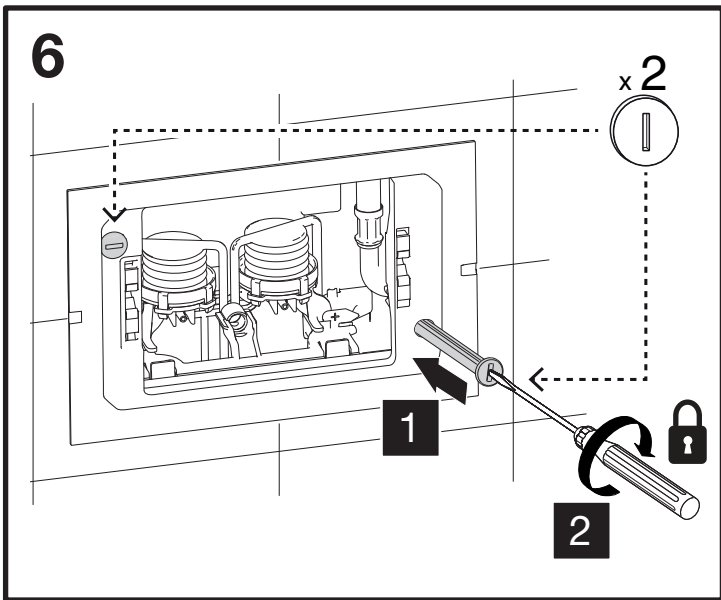

DOT TOILET FLUSH PLATE (54R)

PNEUMATIC

(dimensions in millimeters)

1

2

3

4

x2 