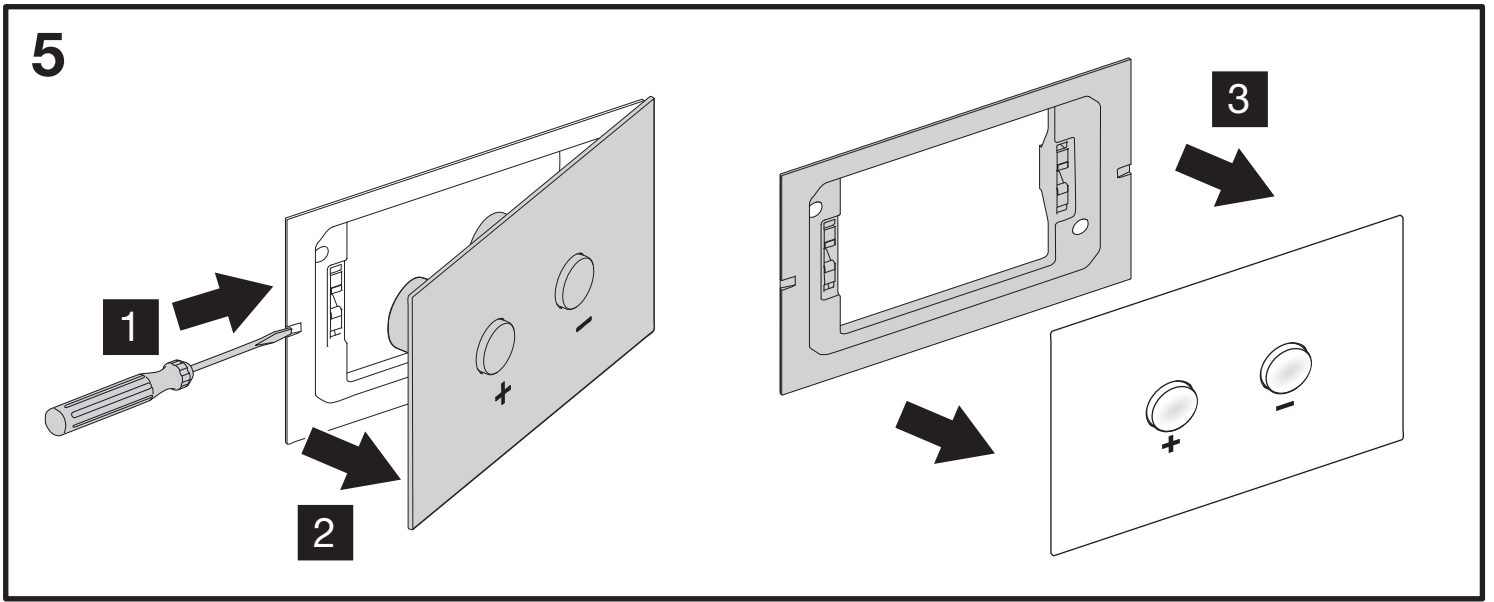

DOT TOILET FLUSH PLATE (54R)

PNEUMATIC

(dimensions in millimeters)

1

2

3

4

x2 