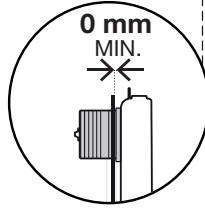

DOT TOILET FLUSH PLATE (54R)

PNEUMATIC

(dimensions in millimeters)

1

2

3

4

x2 