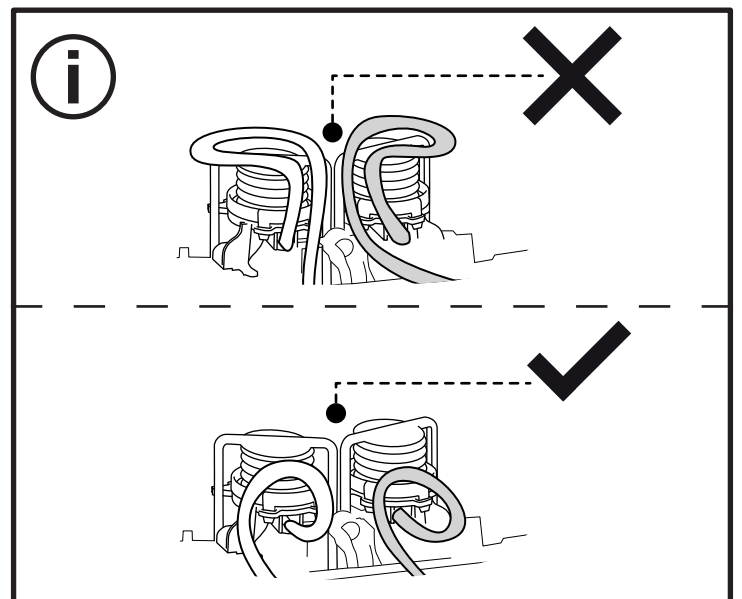

DOT TOILET FLUSH PLATE (54R)

PNEUMATIC

(dimensions in millimeters)

1

2

3

4

x2 