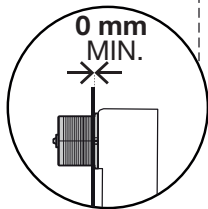

DOT TOILET FLUSH PLATE (54R)

PNEUMATIC

(dimensions in millimeters)

1

2

3

4

x2 