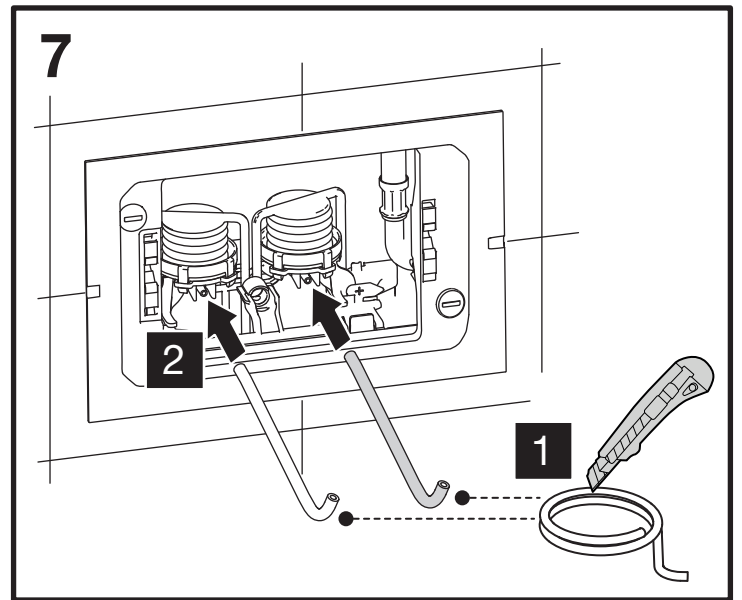

DOT TOILET FLUSH PLATE (54R)

PNEUMATIC

(dimensions in millimeters)

1

2

3

4

x2 