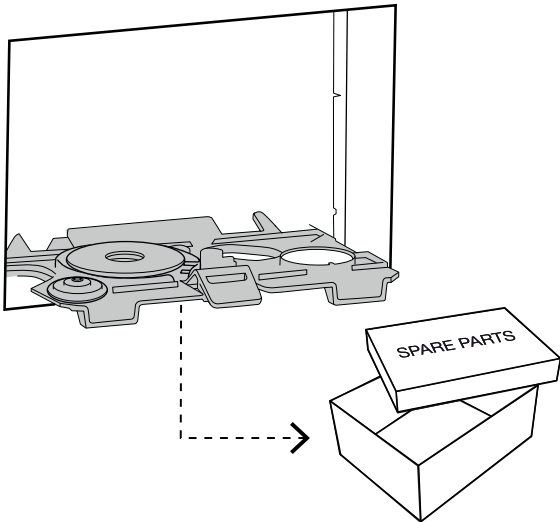

DOT TOILET FLUSH PLATE (54R)

PNEUMATIC

(dimensions in millimeters)

1

2

3

4

x2 