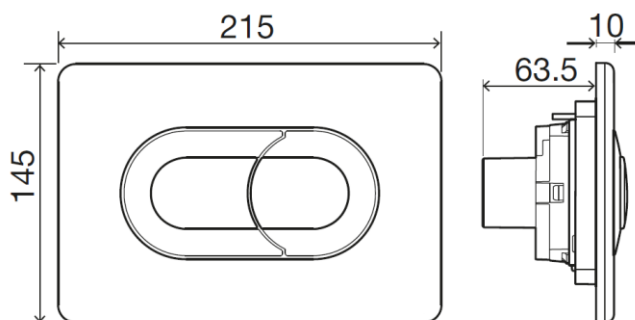

Technical Sheet

OVAL CISTERN FLUSH PLATE (54F)

Available colours

- Satin chrome
- Black/chrome
- White

Definition and Application

- Pneumatic control plate to in-wall cisterns

Technical Features

- Dual flush
- ABS control plate
- Soft-Touch finishing available
- Actuation force <20N
- Dimensions: 215 X 145 mm

Accessories

- 2 Fast Fit fixation screws

Millimetres measures

Technical Sheet

Warranty

- Two (2) years warranty according to the general selling terms, starting from the purchase date of the product.
- If the product is not correctly installed the warranty is not valid