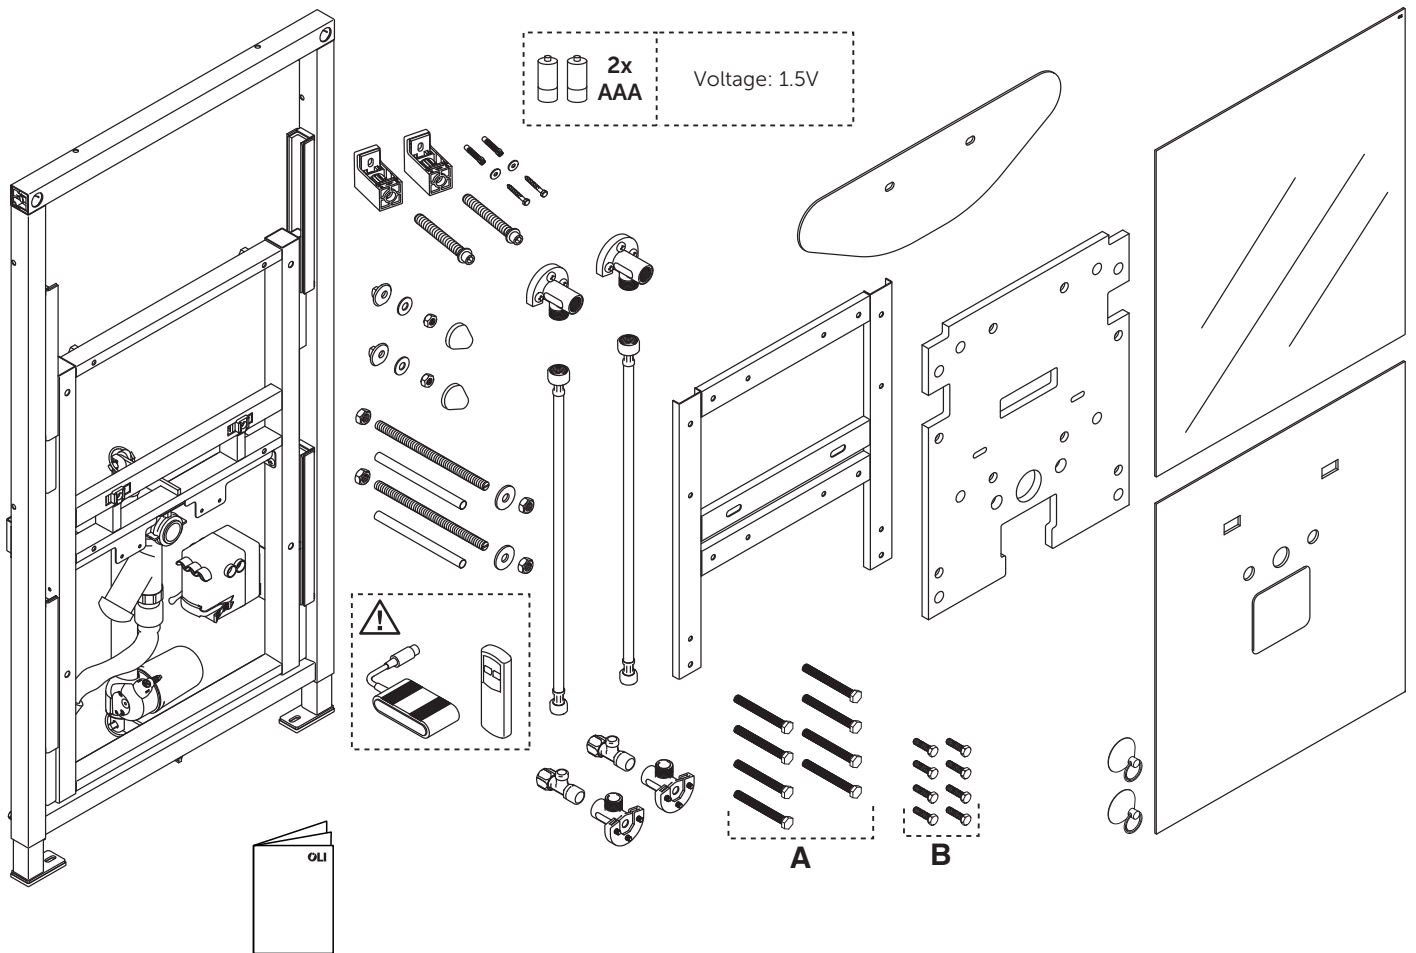

Height Adjustable Basin System (53C)

(dimensions in millimeters)

3.1

4

5

6

8

i

9

x8

11

12

13