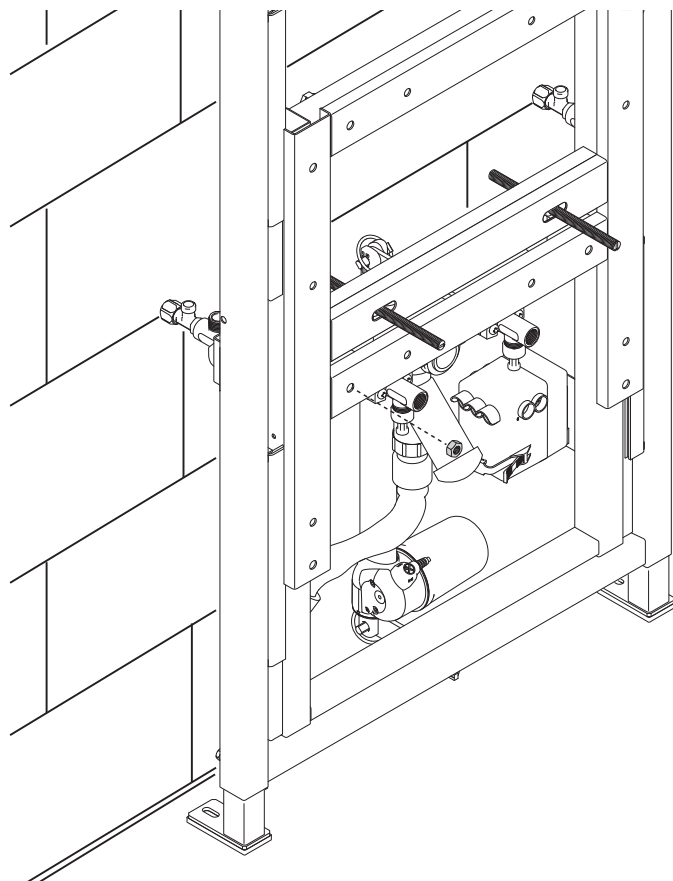

Height Adjustable Basin System (53C)

(dimensions in millimeters)

3.1

4

5

6

8

i

9

x8

11

12

13