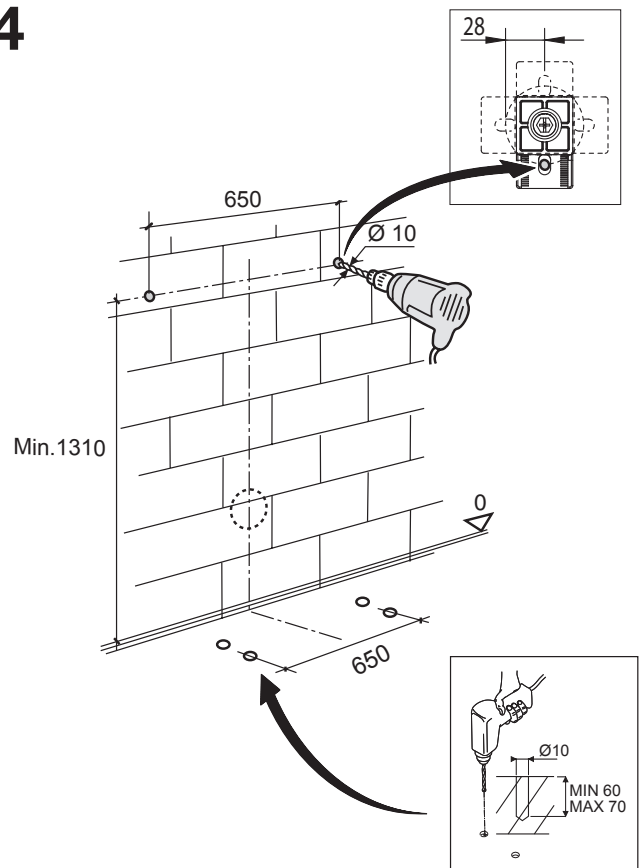

Height Adjustable Basin System (53C)

(dimensions in millimeters)

3.1

4

5

6

8

i

9

x8

11

12

13