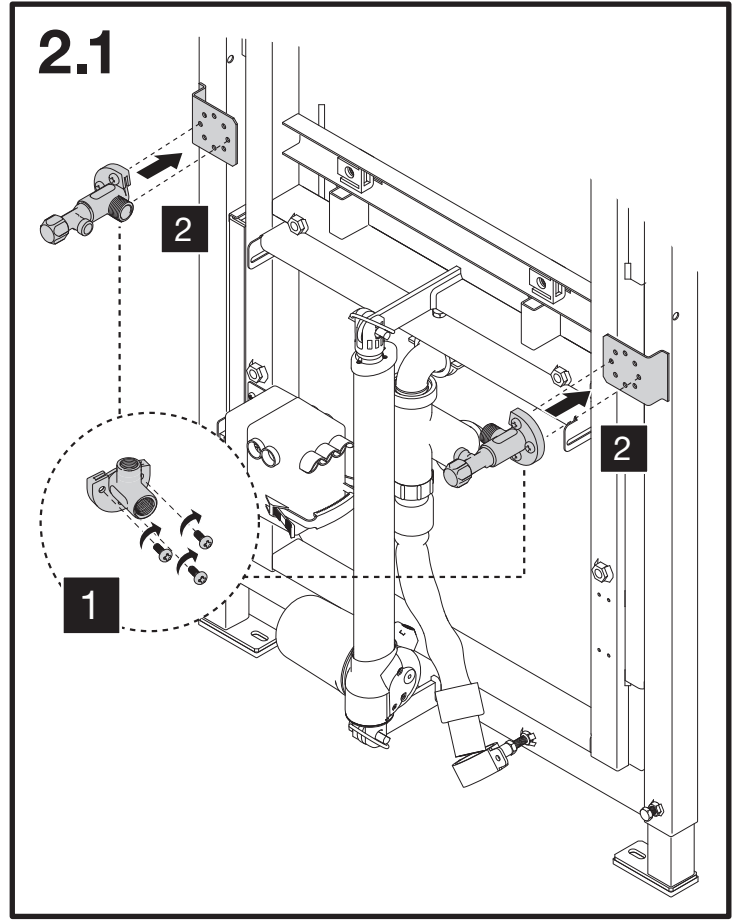

Height Adjustable Basin System (53C)

(dimensions in millimeters)

3.1

4

5

6

8

i

9

x8

11

12

13