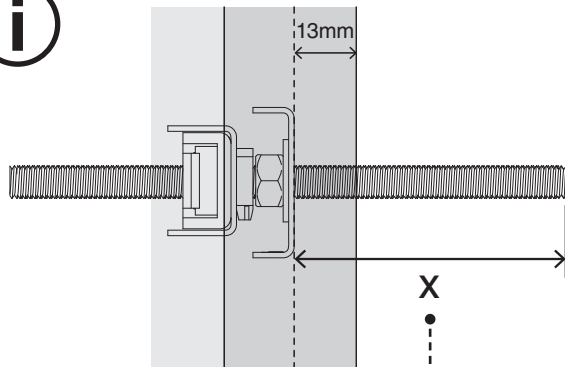

Height Adjustable Basin System (53C)

(dimensions in millimeters)

3.1

4

5

6

8

i

9

x8

11

12

13