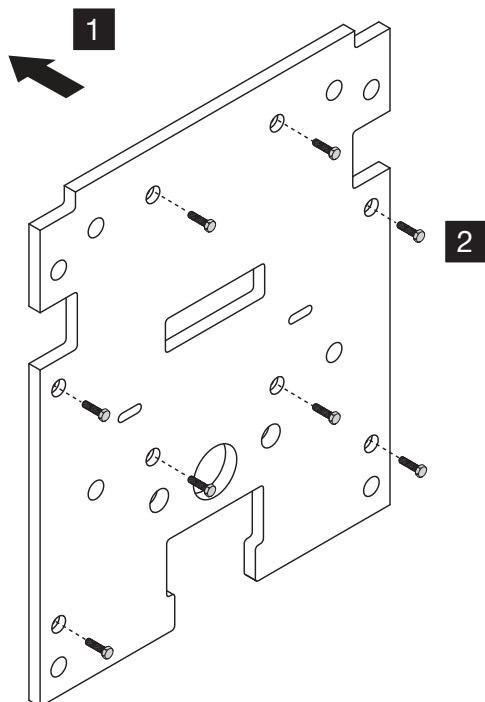

Height Adjustable Basin System (53C)

(dimensions in millimeters)

3.1

4

5

6

8

i

9

x8

11

12

13