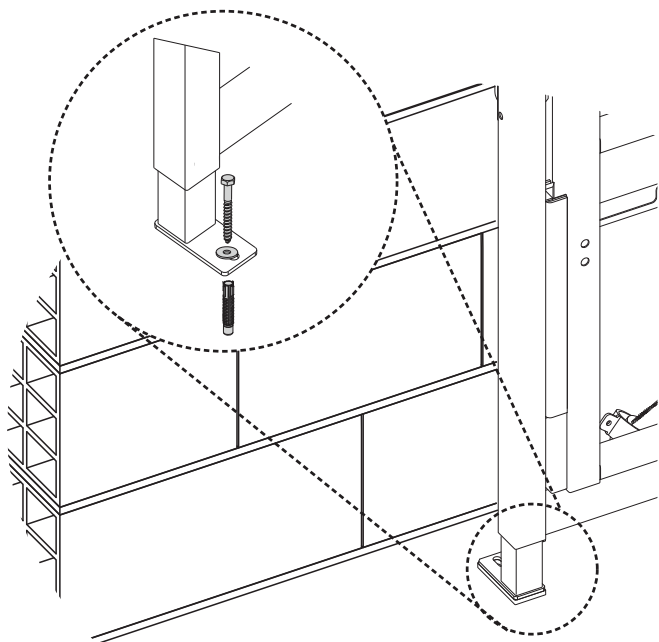

Height Adjustable Basin System (53C)

(dimensions in millimeters)

3.1

4

5

6

8

i

9

x8

11

12

13