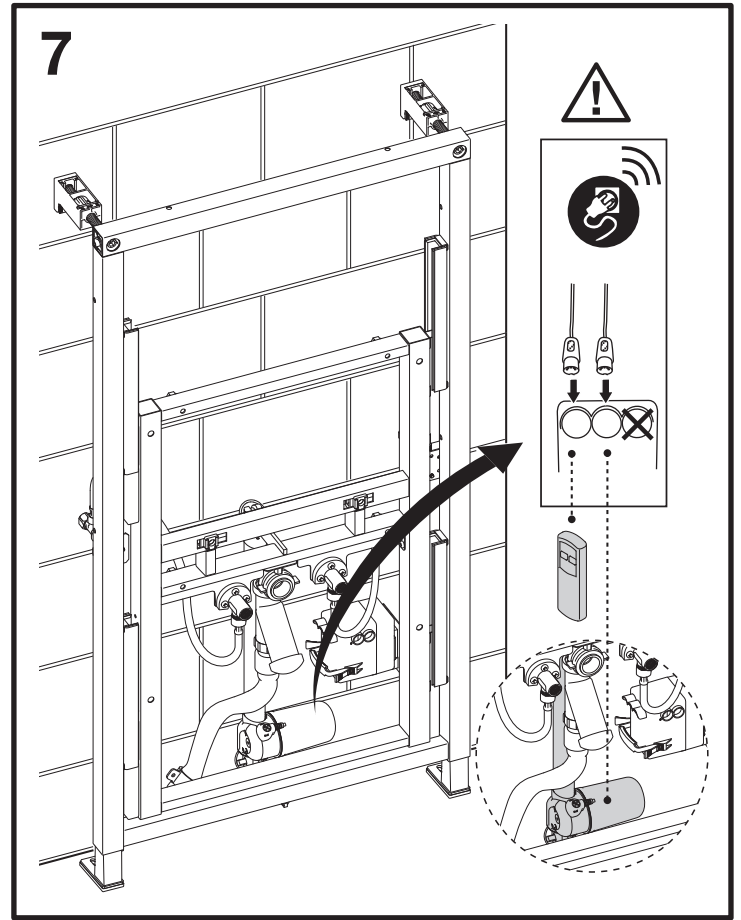

Height Adjustable Basin System (53C)

(dimensions in millimeters)

3.1

4

5

6

8

i