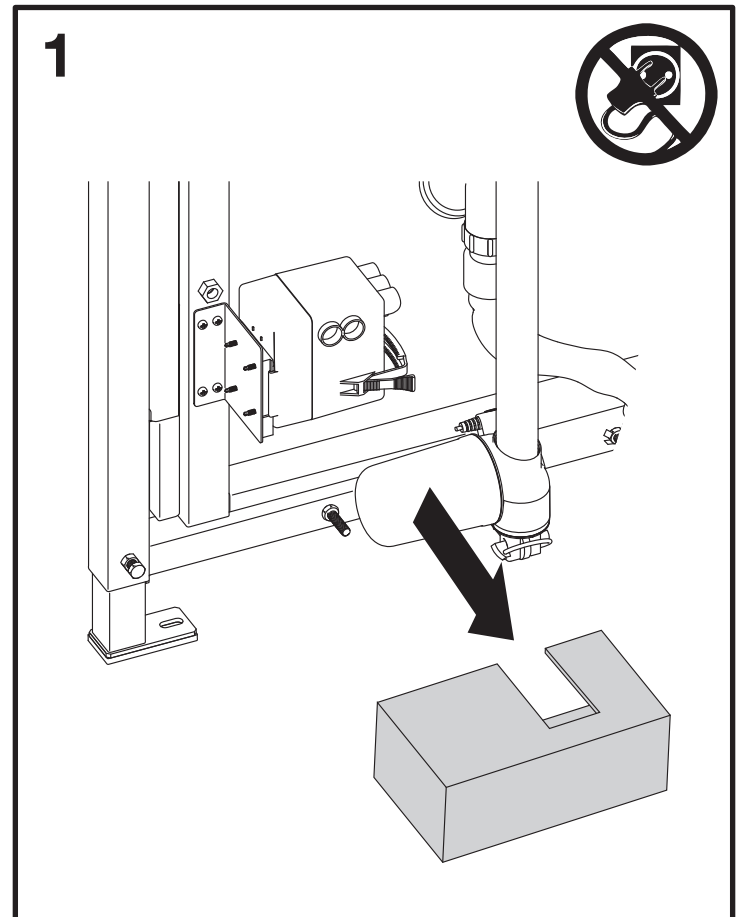

Height Adjustable Basin System (53C)

(dimensions in millimeters)

3.1

4

5

6

8

i