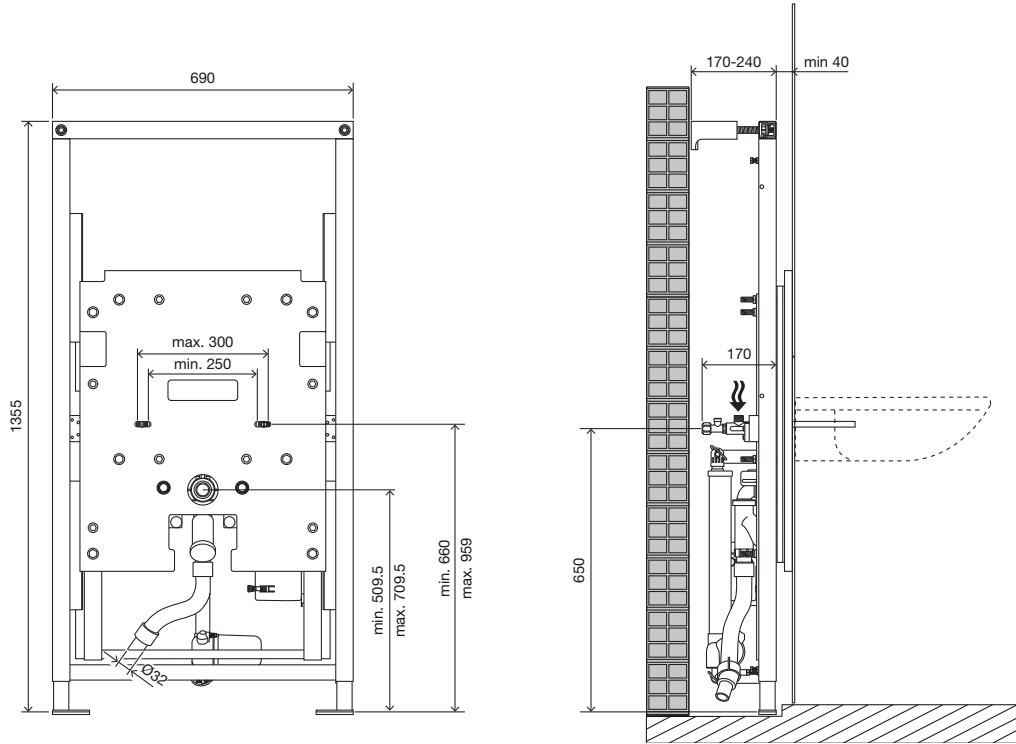

Height Adjustable Basin System (53C)

(dimensions in millimeters)

3.1

4

5

6

8

i

9

x8

11

12

13