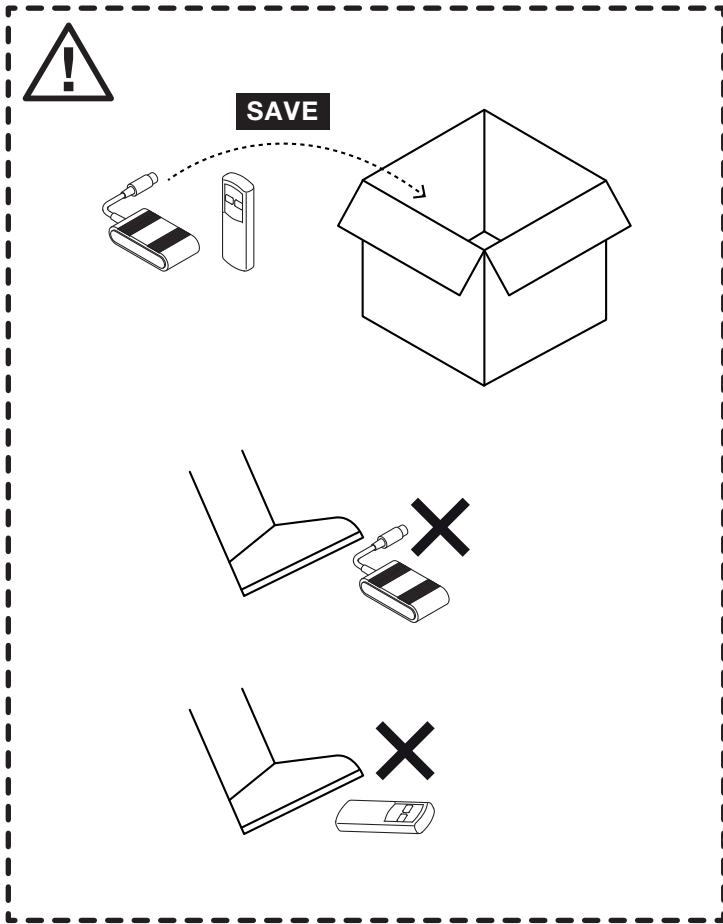

Height Adjustable Basin System (53C)

(dimensions in millimeters)

3.1

4

5

6

8

i