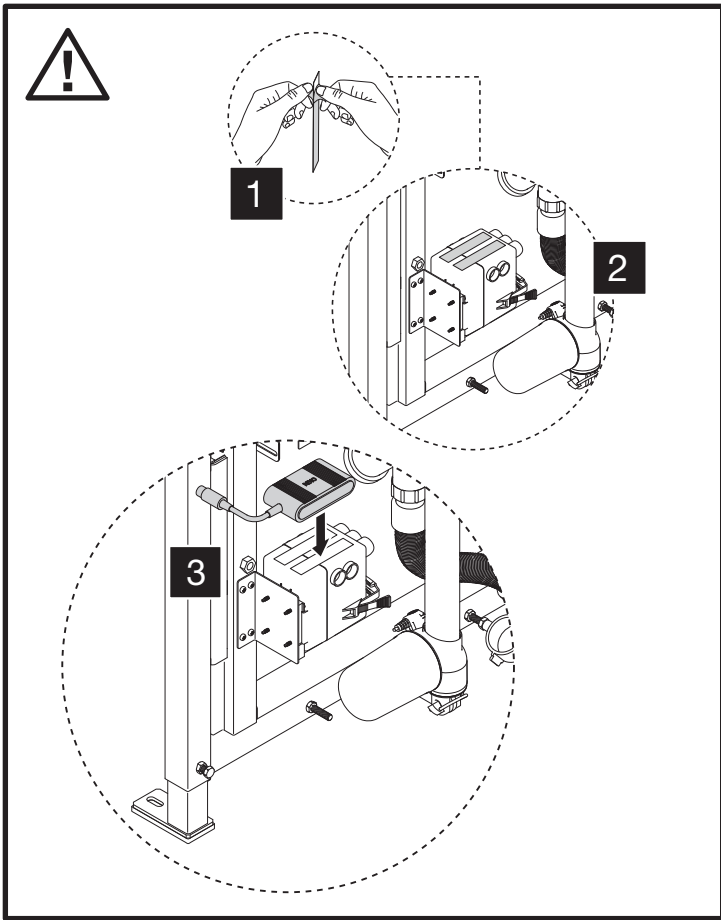

Height Adjustable Basin System (53C)

(dimensions in millimeters)

3.1

4

5

6

8

i

9

x8

11

12

13