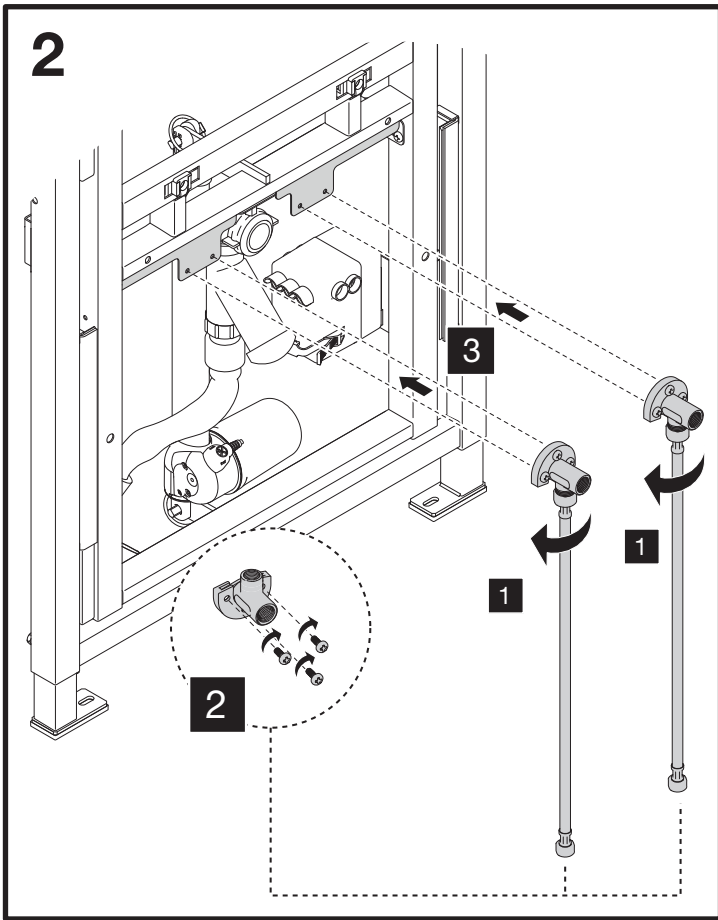

Height Adjustable Basin System (53C)

(dimensions in millimeters)

3.1

4

5

6

8

i

9

x8

11

12

13