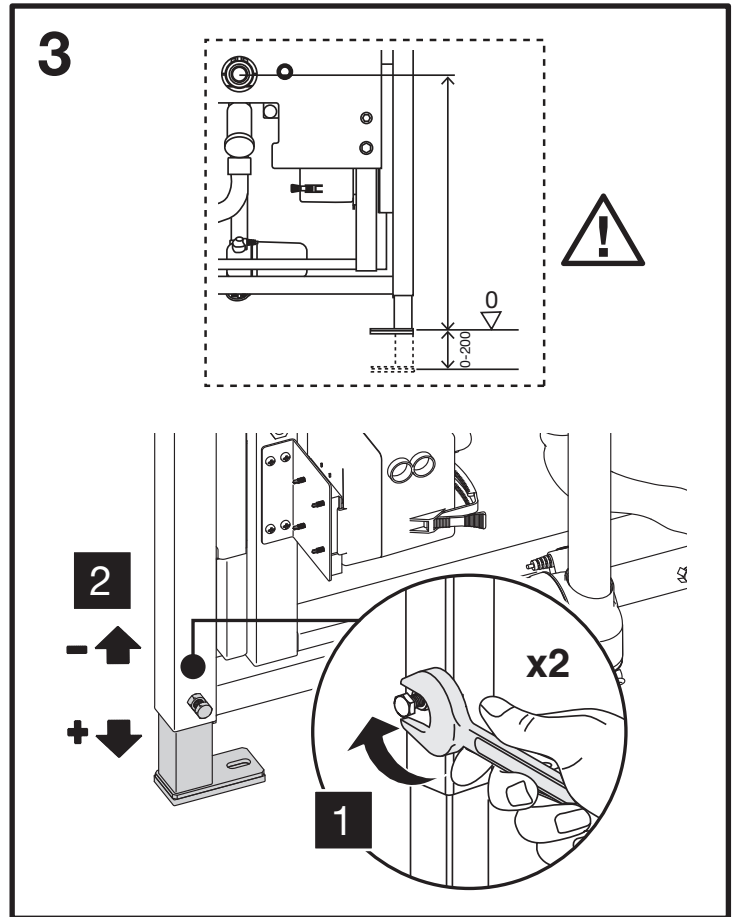

Height Adjustable Basin System (53C)

(dimensions in millimeters)

3.1

4

5

6

8

i

9

x8

11

12

13