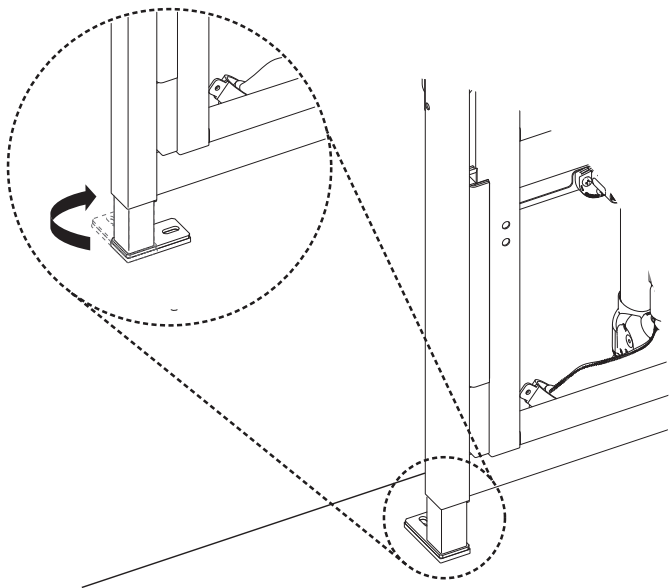

Height Adjustable Basin System (53C)

(dimensions in millimeters)

3.1

4

5

6

8

i

9

x8

11

12

13