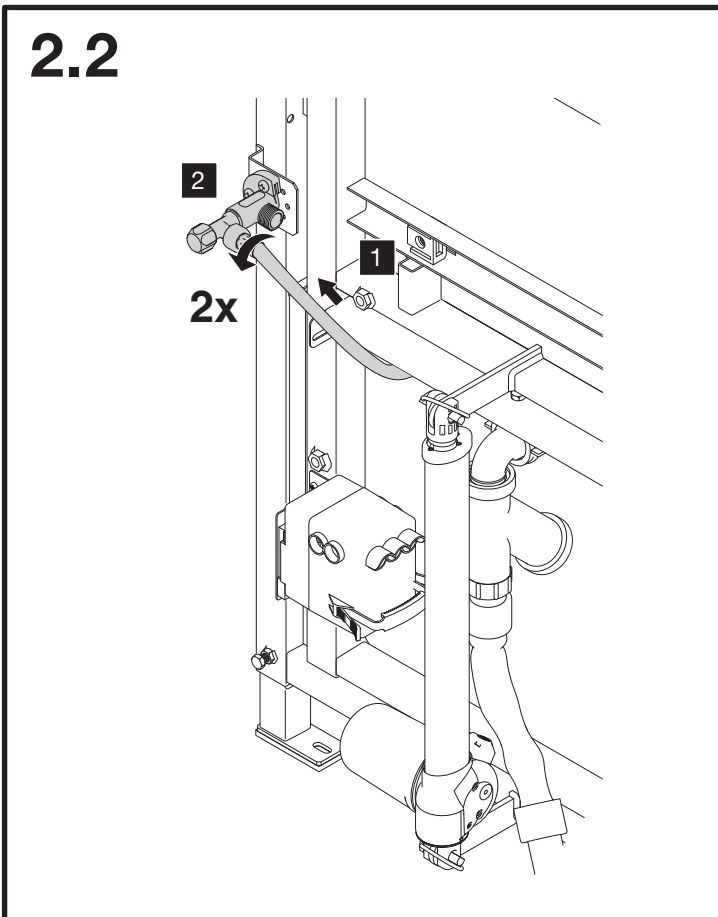

Height Adjustable Basin System (53C)

(dimensions in millimeters)

3.1

4

5

6

8

i

9

x8

11

12

13