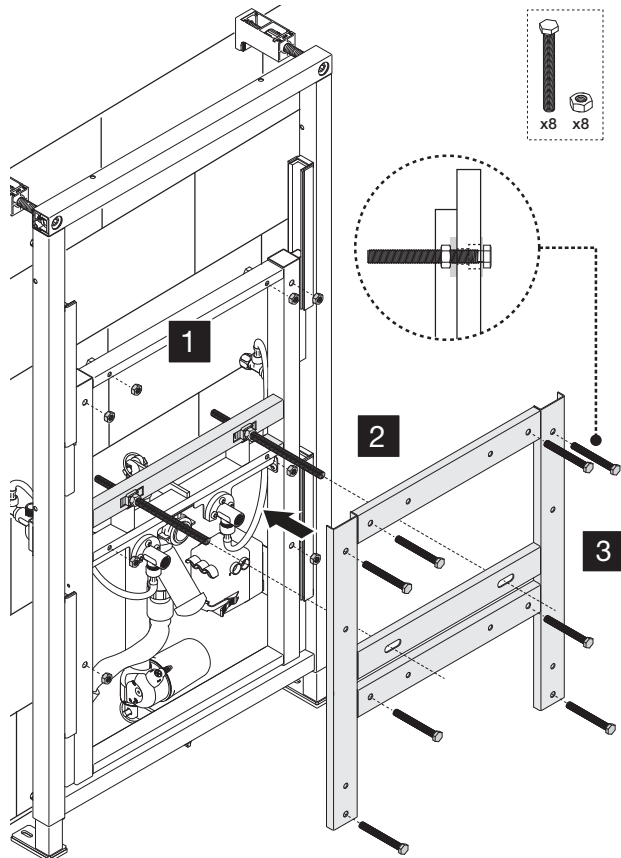

Height Adjustable Basin System (53C)

(dimensions in millimeters)

3.1

4

5

6

8

i

9

x8

11

12

13