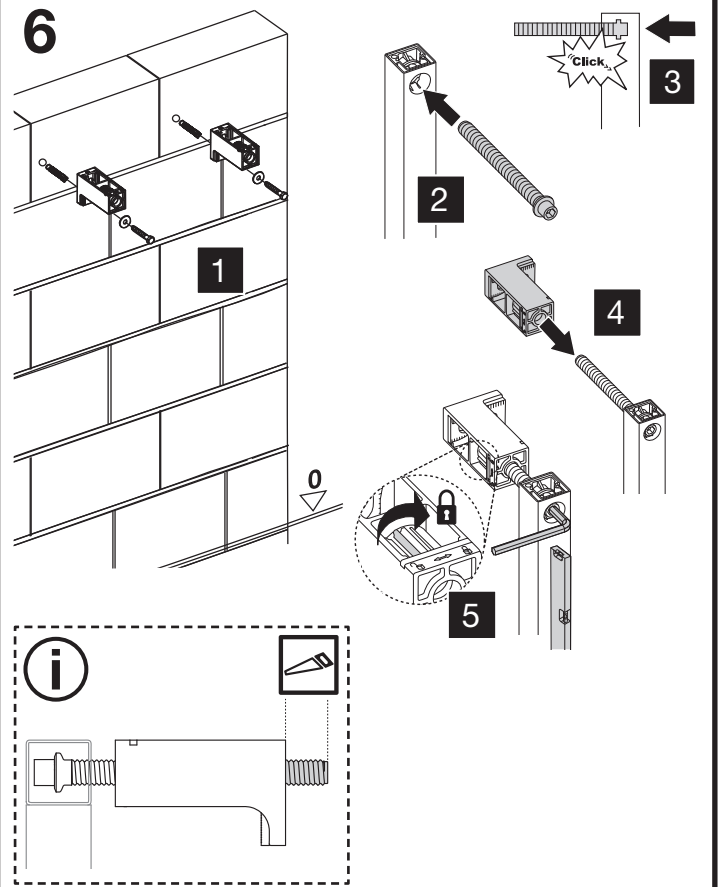

Height Adjustable Basin System (53C)

(dimensions in millimeters)

3.1

4

5

6

8

i

9

x8

11

12

13