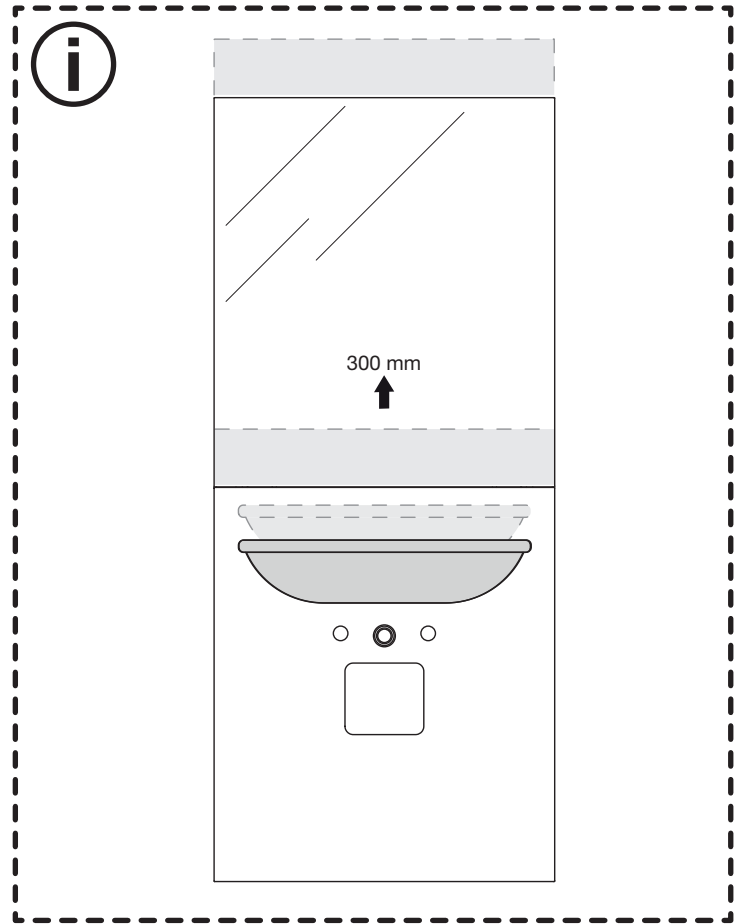

Height Adjustable Basin System (53C)

(dimensions in millimeters)

3.1

4

5

6

8

i

9

x8

11

12

13