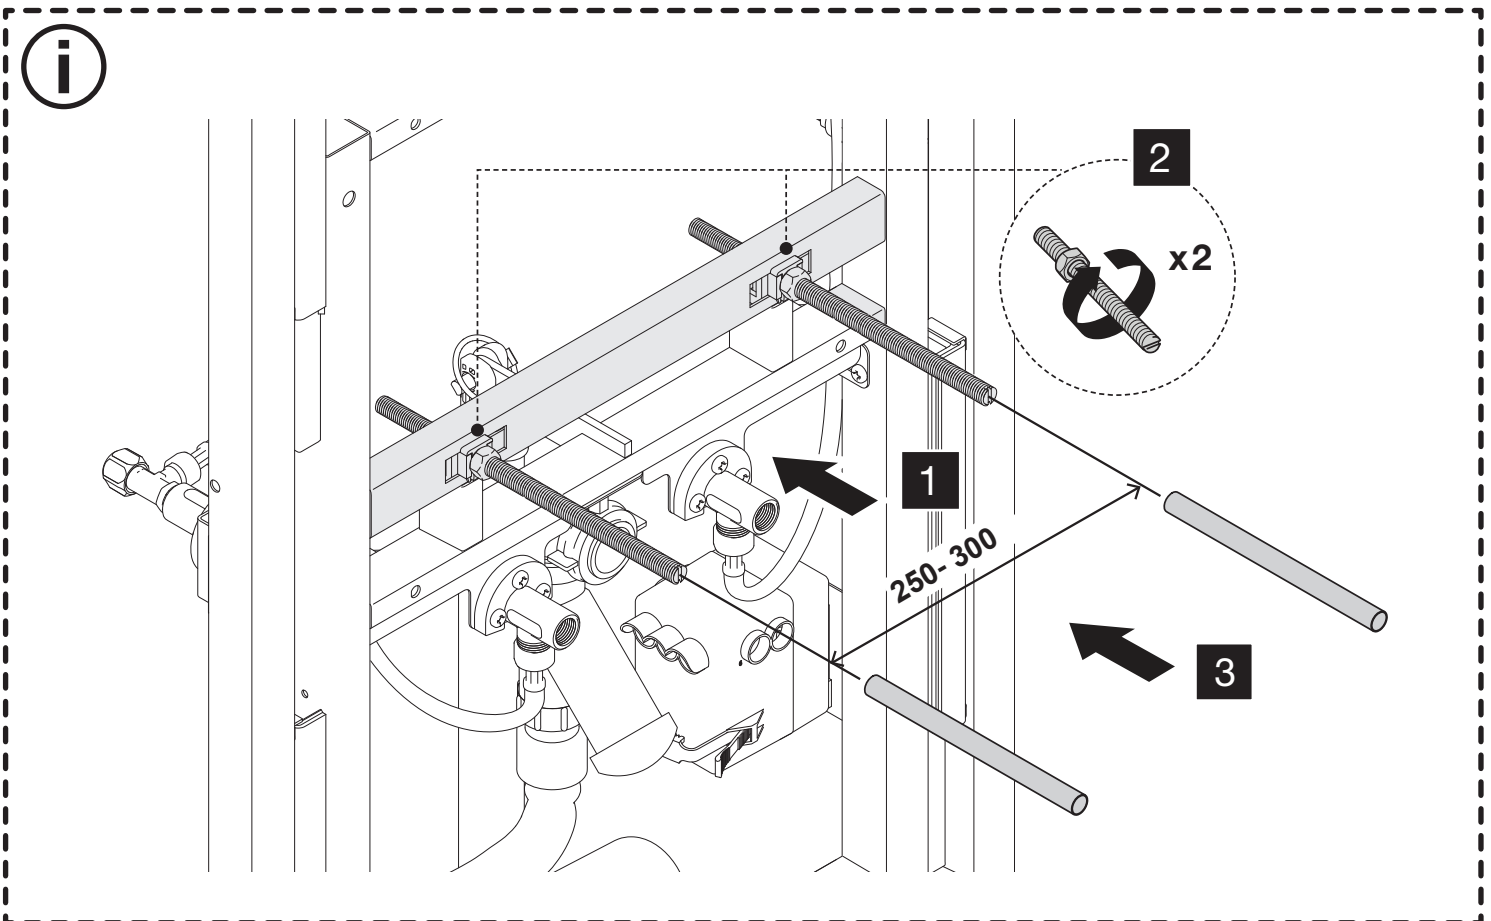

Height Adjustable Basin System (53C)

(dimensions in millimeters)

3.1

4

5

6

8

i

9

x8

11

12

13