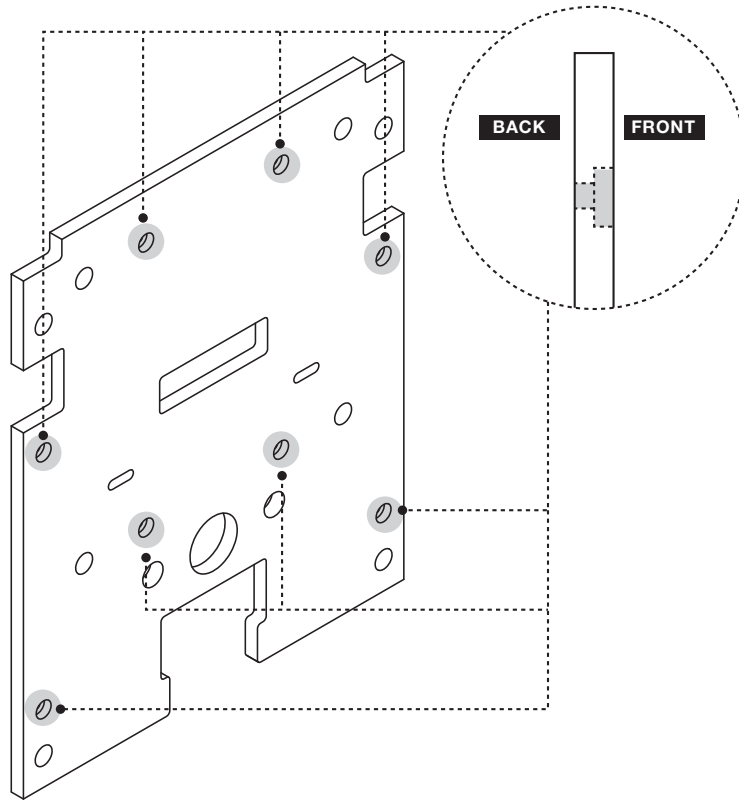

Height Adjustable Basin System (53C)

(dimensions in millimeters)

3.1

4

5

6

8

i

9

x8

11

12

13