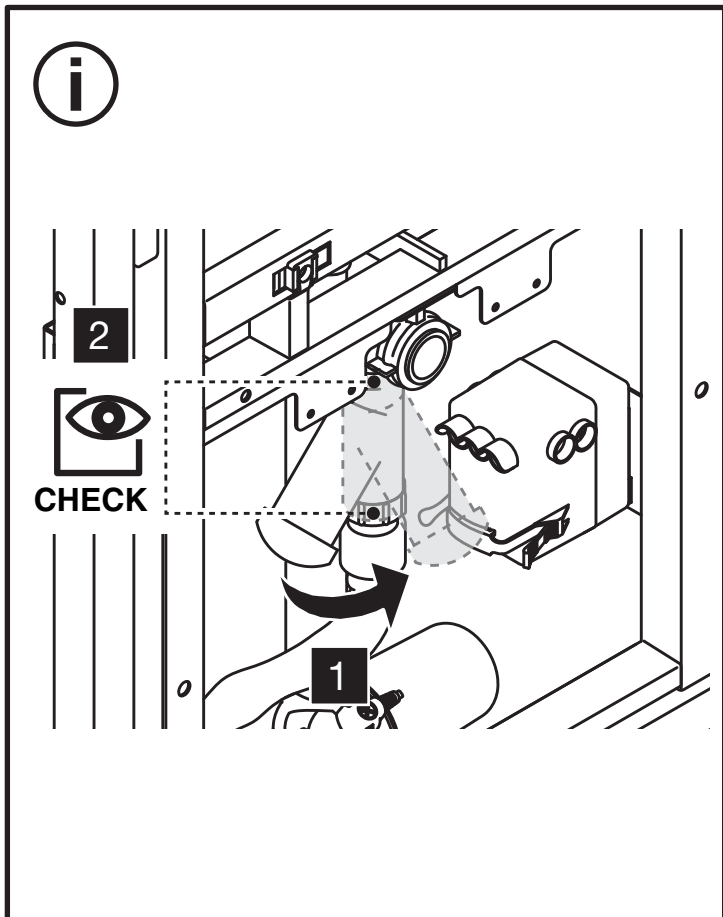

Height Adjustable Basin System (53C)

(dimensions in millimeters)

3.1

4

5

6

8

i