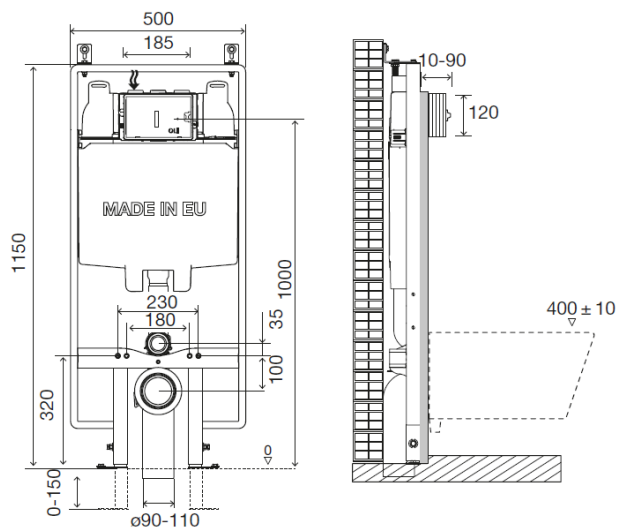

# Technical Sheet

## WATER SAVING WALL HUNG CONCEALED TOILET CISTERN (52J)

### Definition and Application

- Pre-assembled structure for installation in front of masonry wall and finish in light wall, plasterboard wall and technical support rail for light wall
- Compatible with all wall-hung WC pans

#### Structure

- In painted tubular corrosion resistant
- Height regulation of the adjustable floor brackets (0-150 mm);
- Depth adjustable outlet bend
- Tested for 400kg load

Millimetres measures