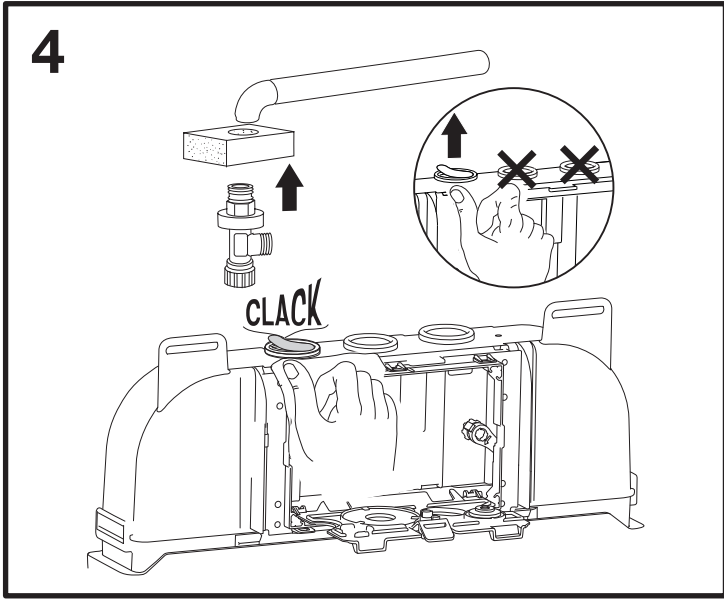

# WATER SAVING WALL HUNG CONCEALED TOILET CISTERN (52J) MECHANIC

9