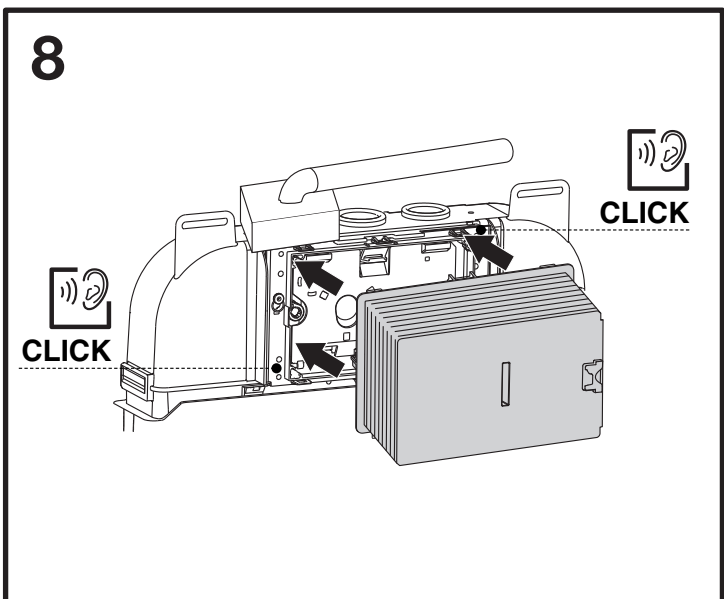

# WATER SAVING WALL HUNG CONCEALED TOILET CISTERN (52J) MECHANIC

9