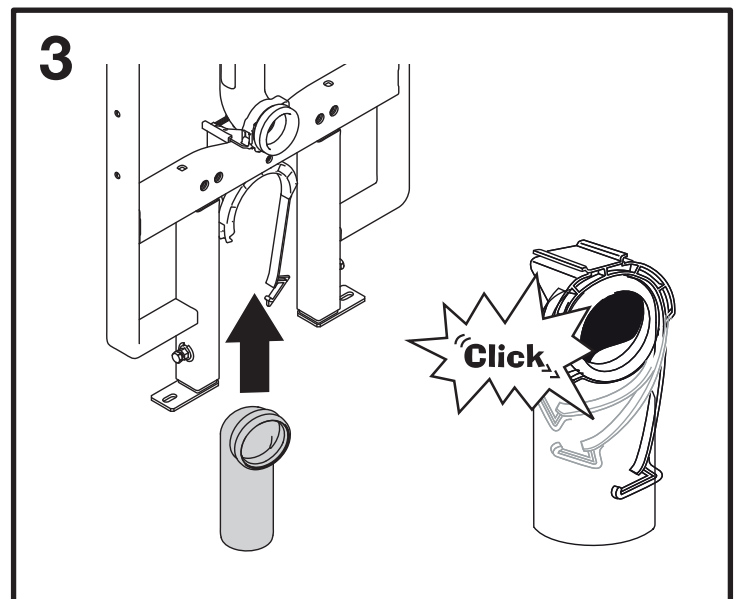

# WATER SAVING WALL HUNG CONCEALED TOILET CISTERN (52J) MECHANIC

9