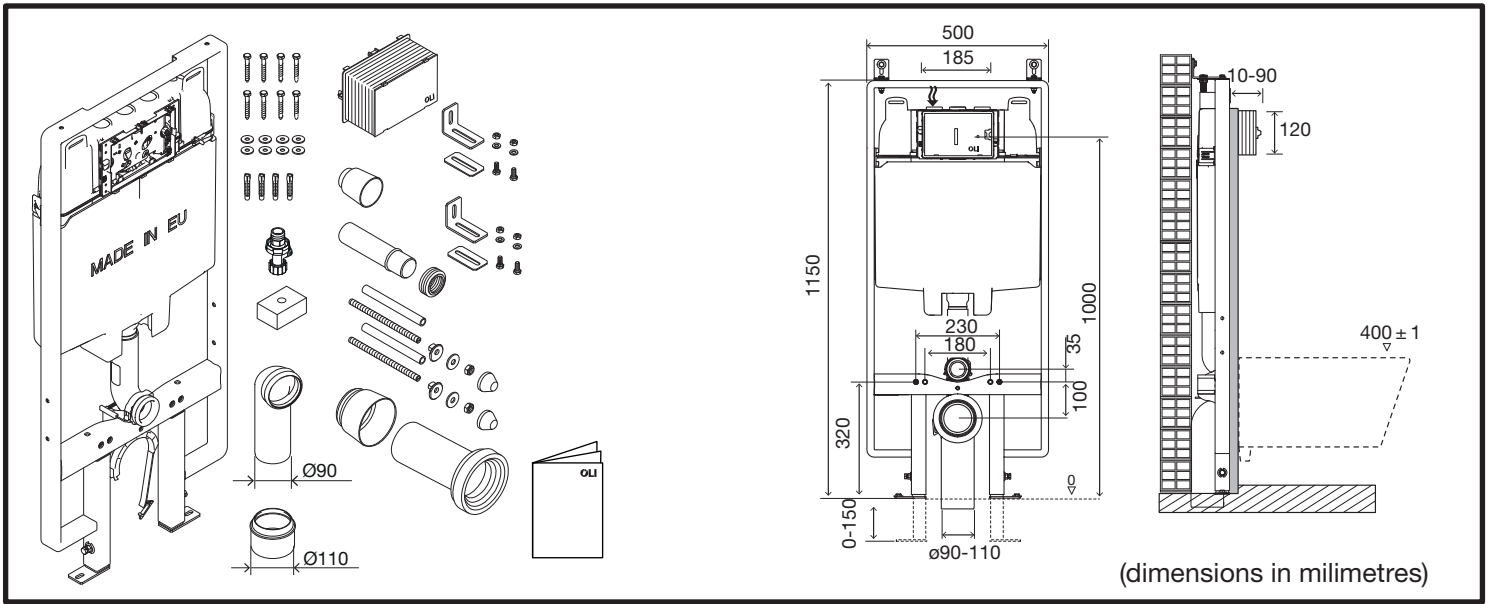

# WATER SAVING WALL HUNG CONCEALED TOILET CISTERN (52J) MECHANIC

9