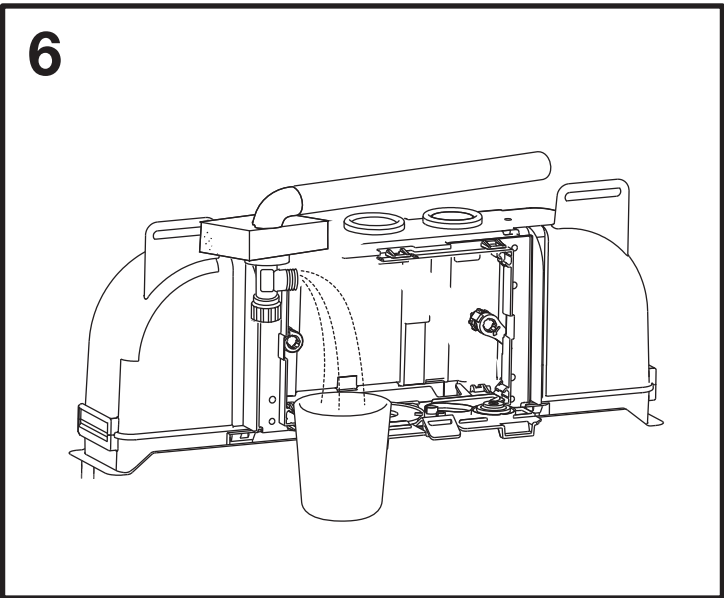

# WATER SAVING WALL HUNG CONCEALED TOILET CISTERN (52J) MECHANIC

9