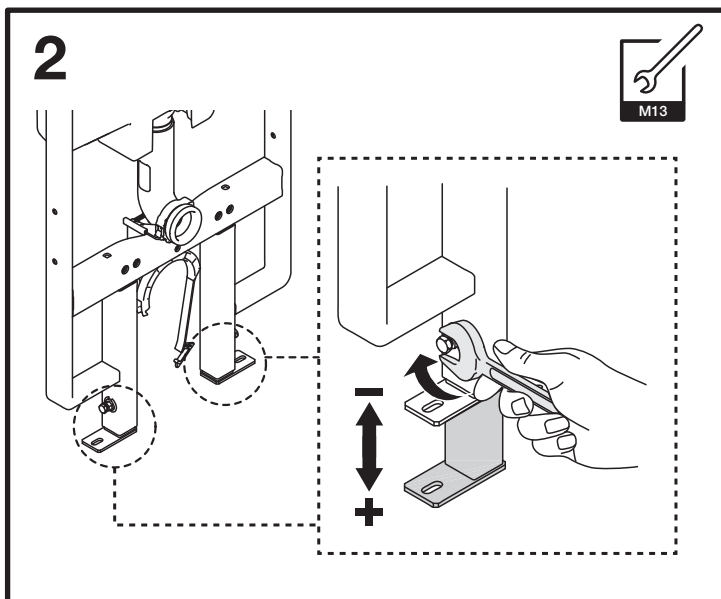

# WATER SAVING WALL HUNG CONCEALED TOILET CISTERN (52J) MECHANIC

9