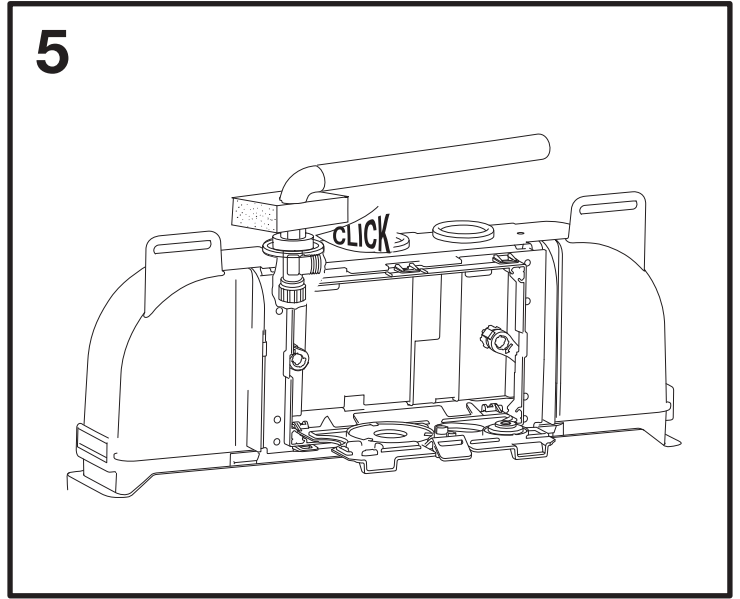

# WATER SAVING WALL HUNG CONCEALED TOILET CISTERN (52J) MECHANIC

9