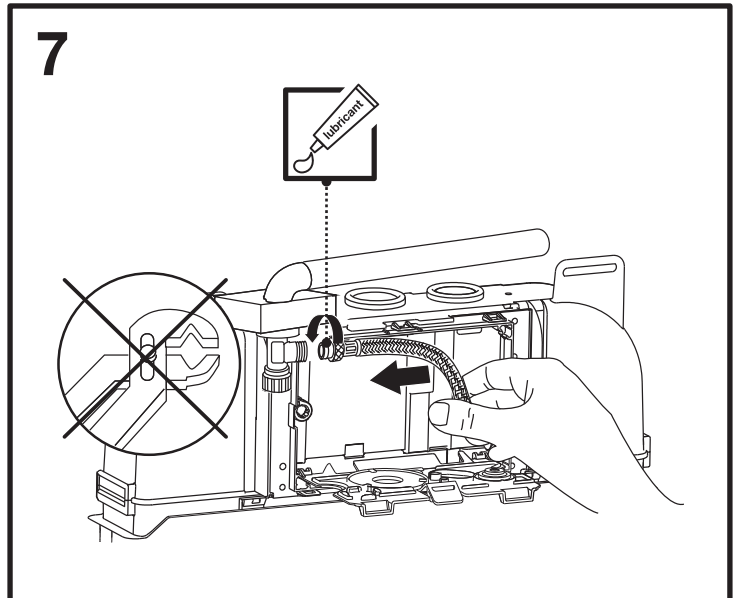

# WATER SAVING WALL HUNG CONCEALED TOILET CISTERN (52J) MECHANIC

9