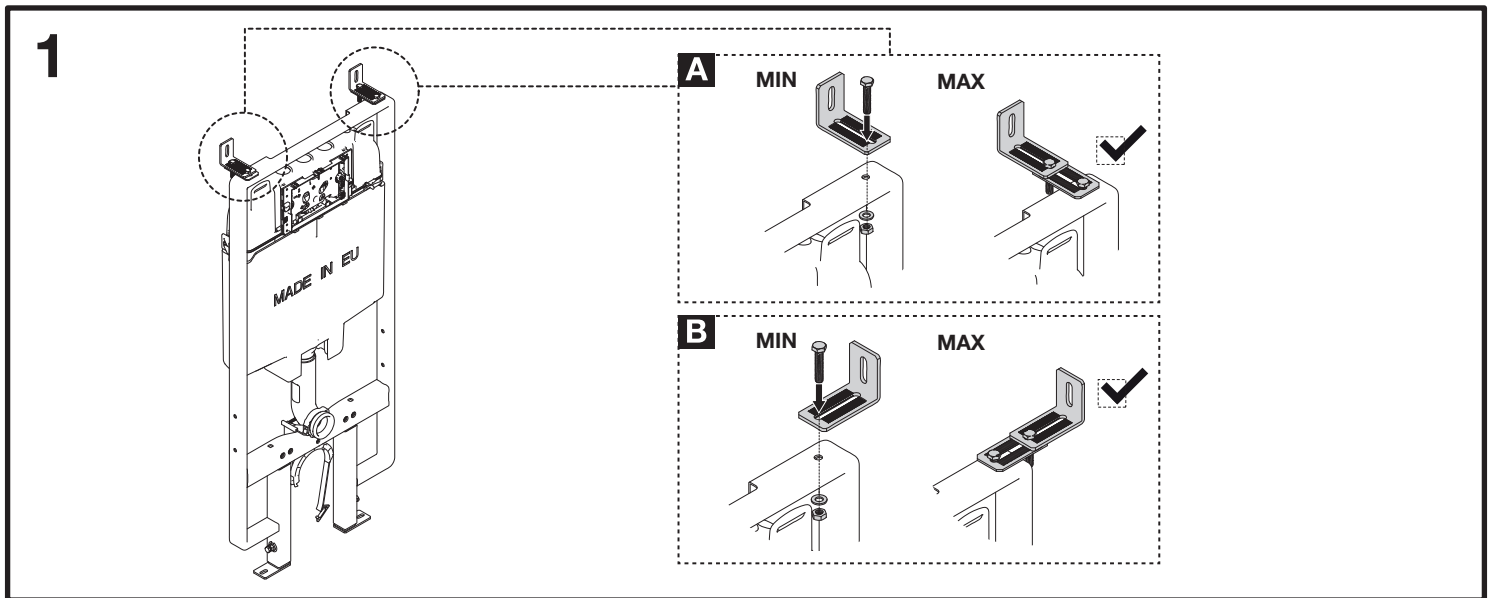

# WATER SAVING WALL HUNG CONCEALED TOILET CISTERN (52J) MECHANIC

9