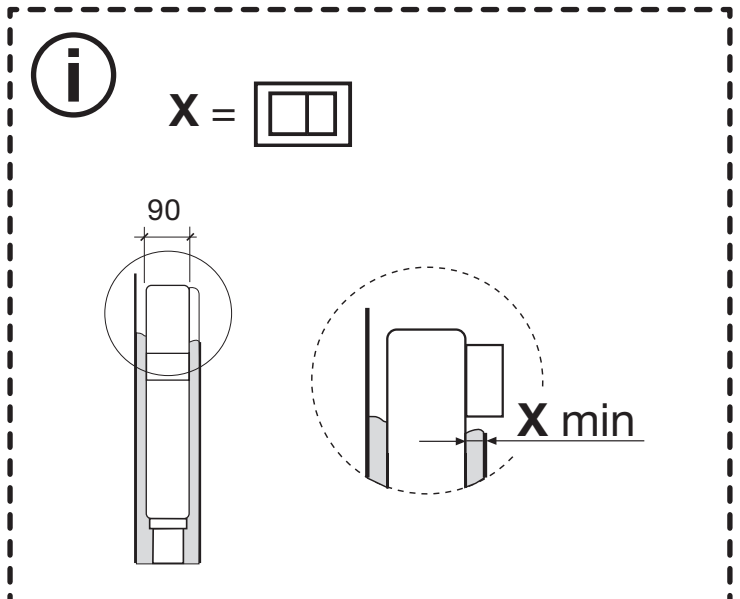

# WATER SAVING WALL HUNG CONCEALED TOILET CISTERN (52J) MECHANIC

9